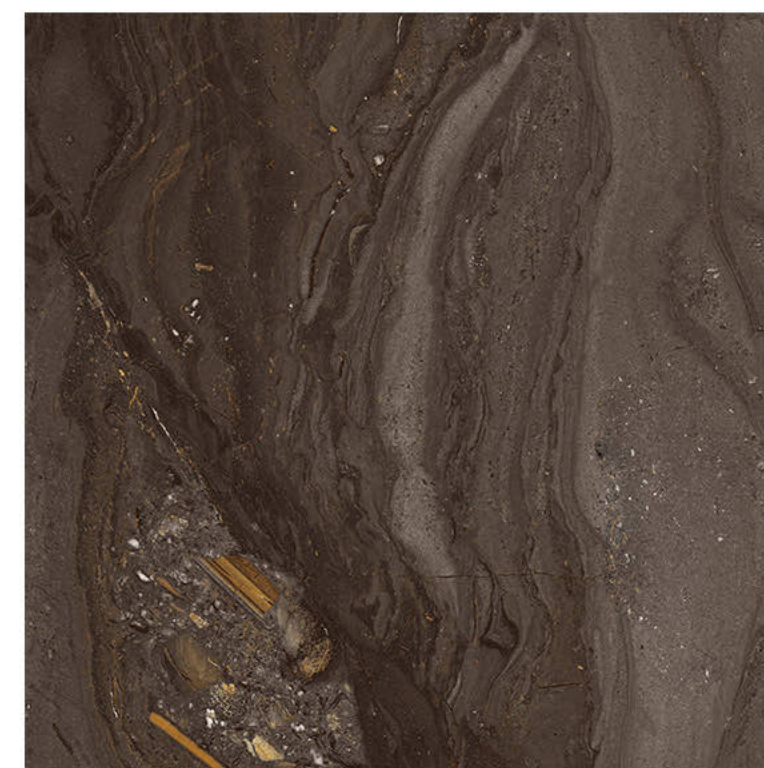

CORTIS BROWN

Size - 800x800mm

Finish - HIGH GLOSSY

Random -6

Fire
Resistance

Frost
Resistance

Chemical
Resistance

Stain
Resistance

Scratch
Resistance