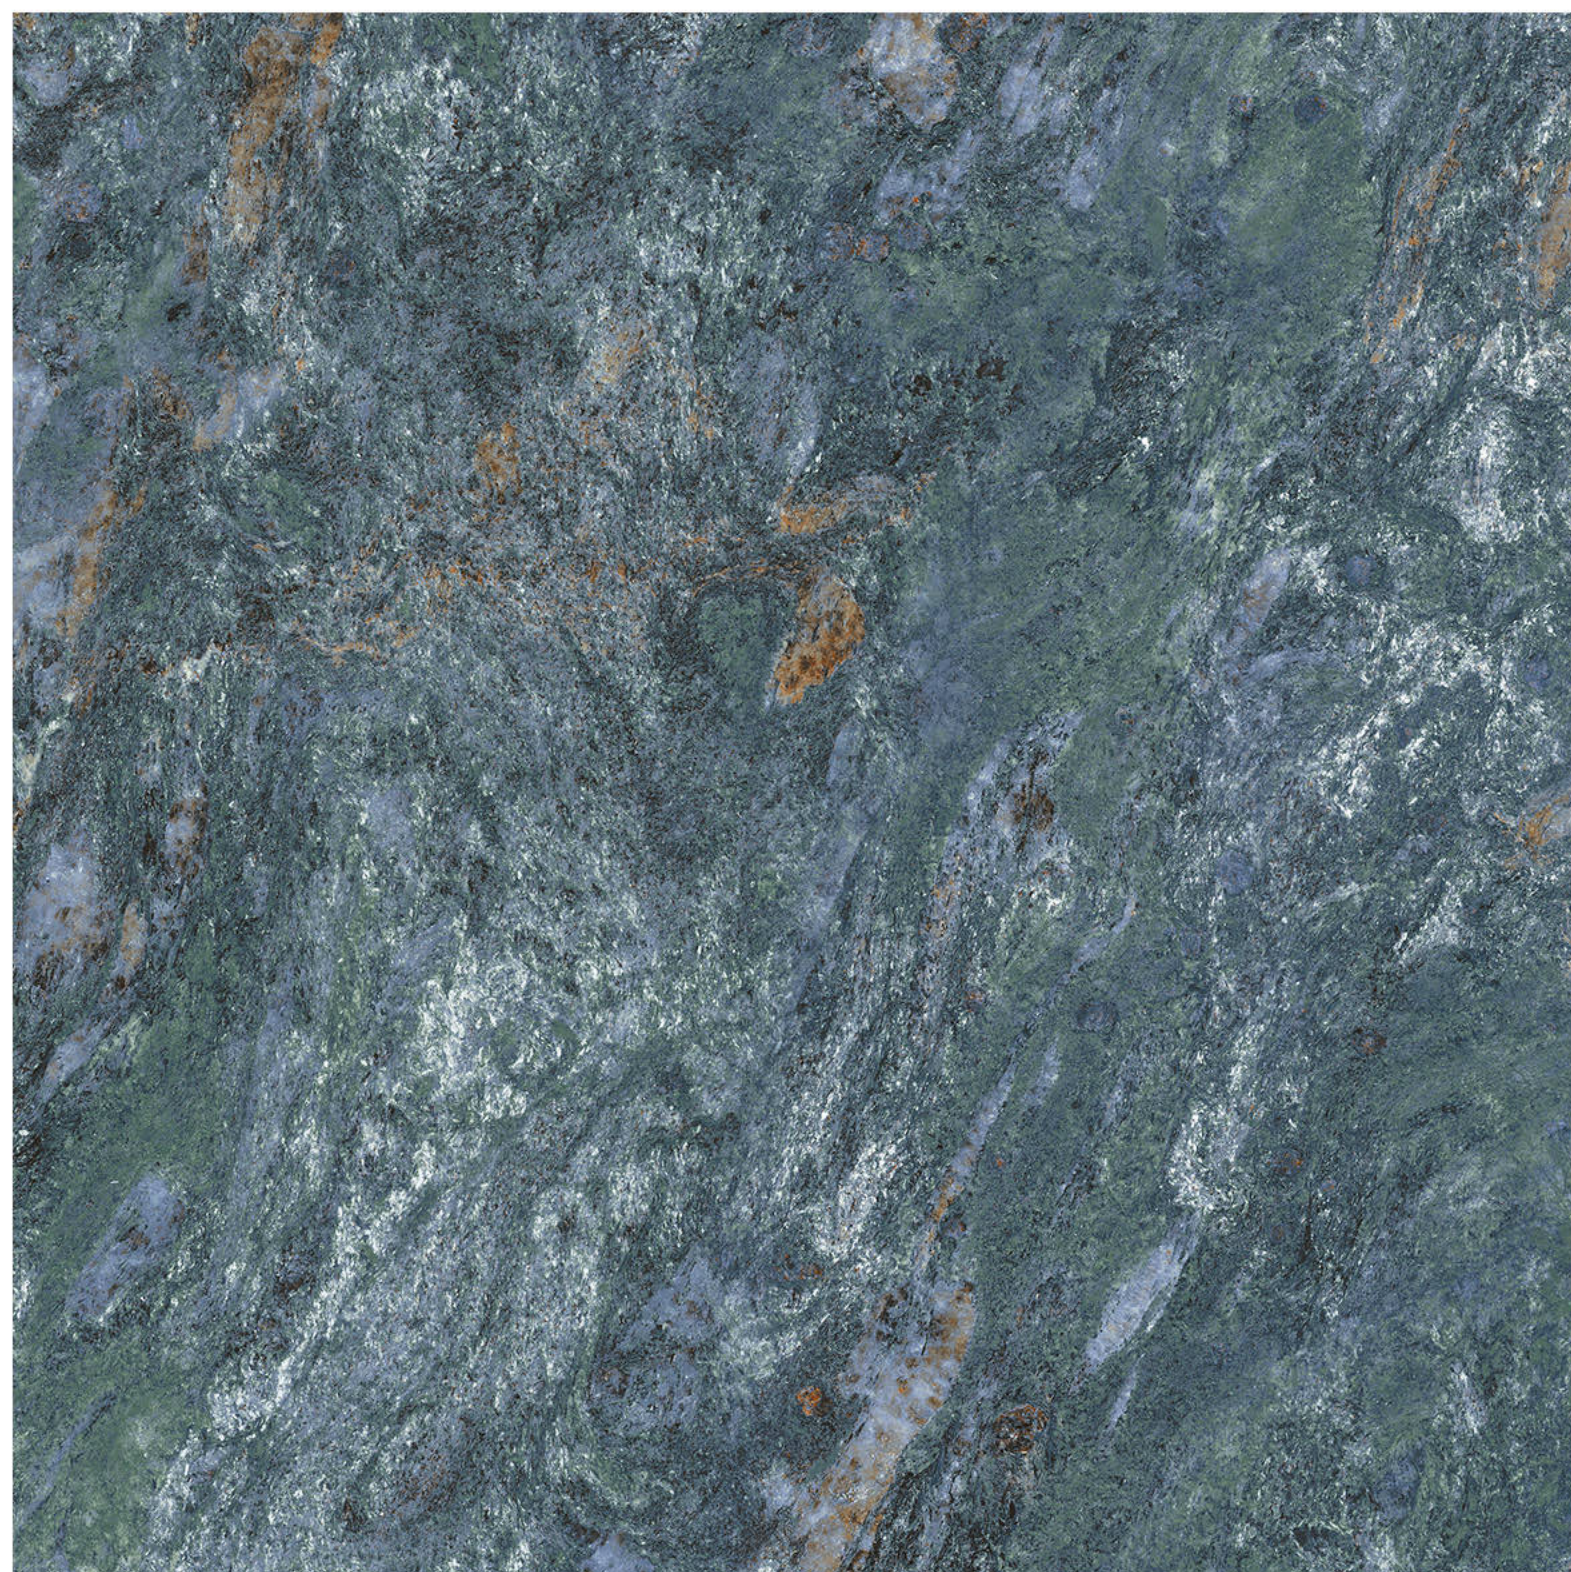

Scratch
Resistance

800x800mm TRUSSARDI CORUS AQUA

CORUS AQUA

Size - 800x800mm

Finish - HIGH GLOSSY

Random - 8

Fire
Resistance

Frost
Resistance