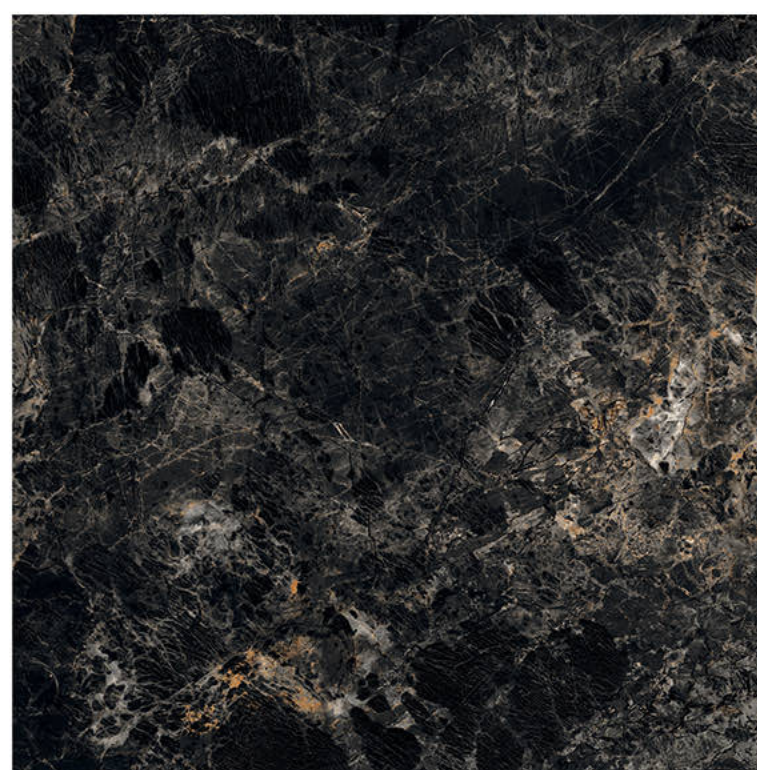

LAVAZA BLACK

Size - 800x800mm

Finish - HIGH GLOSSY

Random - 4

Fire
Resistance

Frost
Resistance

Chemical
Resistance

Stain
Resistance

Scratch
Resistance