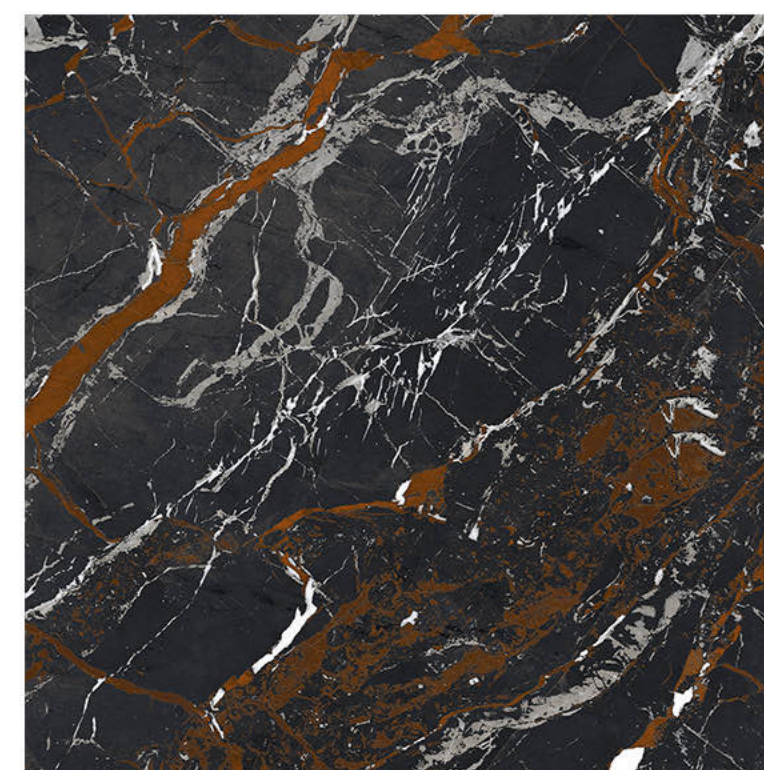

ESTRADA GREY

Size - 800x800mm

Finish - HIGH GLOSSY

Random - 8

Fire
Resistance

Frost
Resistance

Chemical
Resistance

Stain
Resistance

Scratch
Resistance