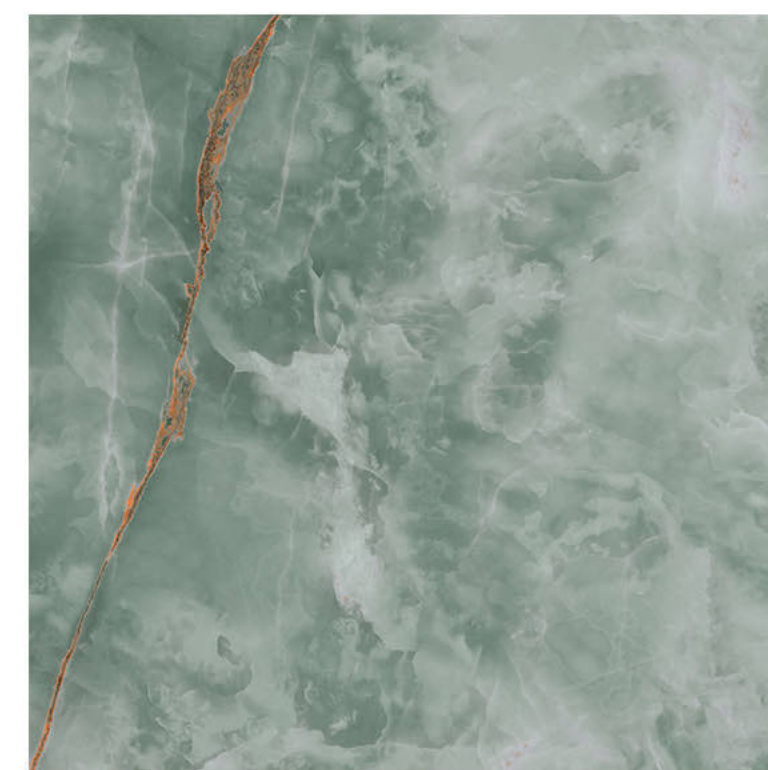

DIVATTO MINT

Size - 800x800mm

Finish - HIGH GLOSSY

Random - 6

Fire
Resistance

Frost
Resistance

Chemical
Resistance

Stain
Resistance

Scratch
Resistance