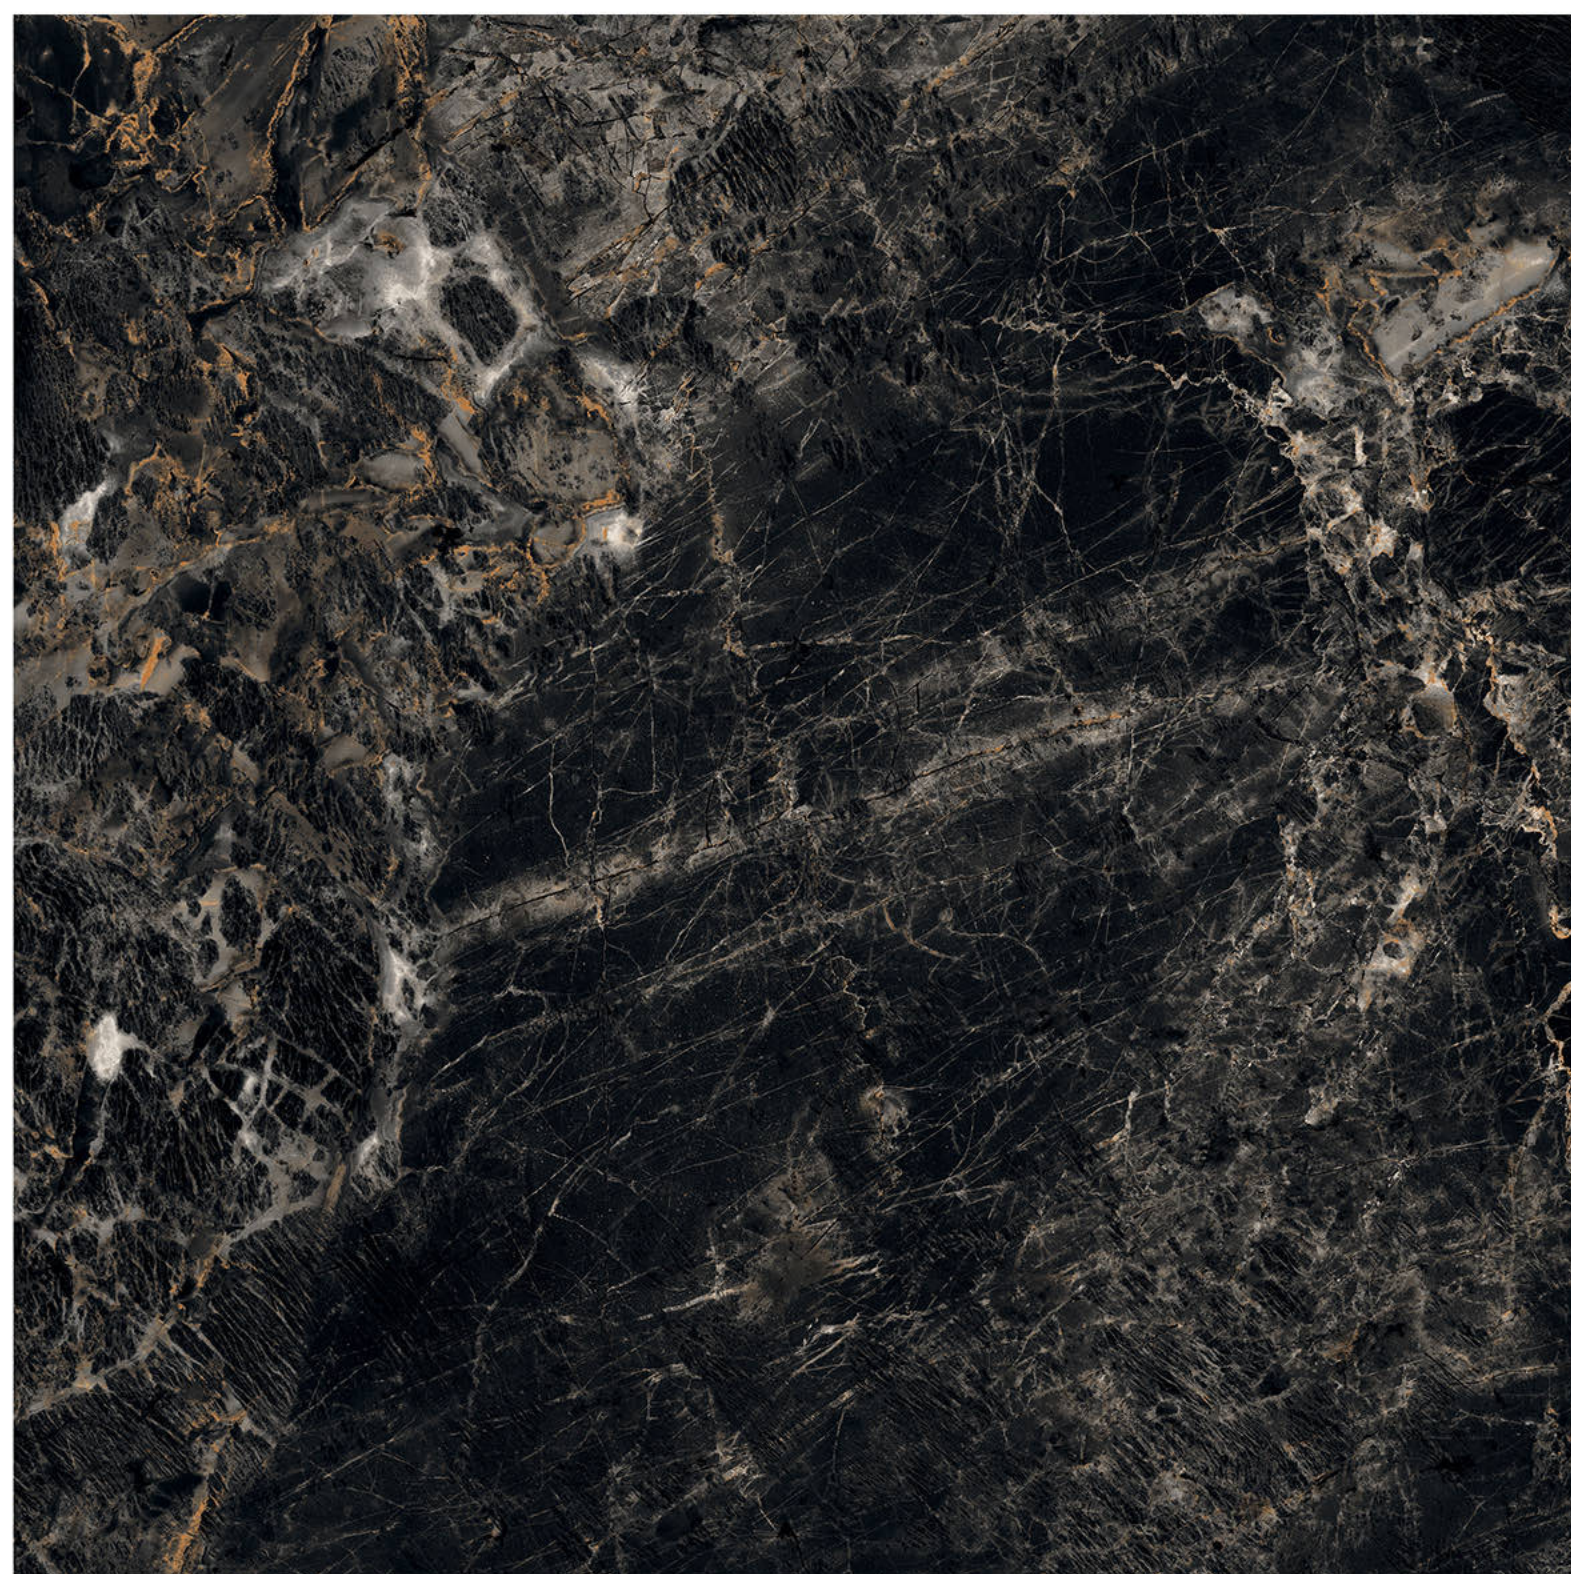

LAVAZA BLACK

Size - 800x800mm

Finish - HIGH GLOSSY

Random - 4

Fire
Resistance

Frost
Resistance

Chemical
Resistance

Stain
Resistance

Scratch
Resistance