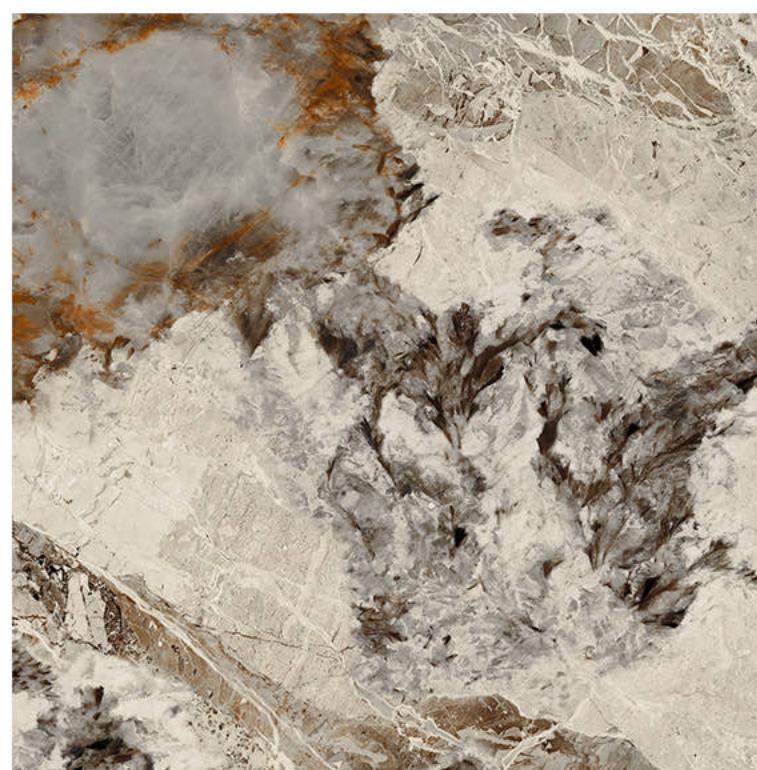

ALASKA NATURAL

Size - 800x800mm

Finish - HIGH GLOSSY

Random - 6

Fire
Resistance

Frost
Resistance

Chemical
Resistance

Stain
Resistance

Scratch
Resistance