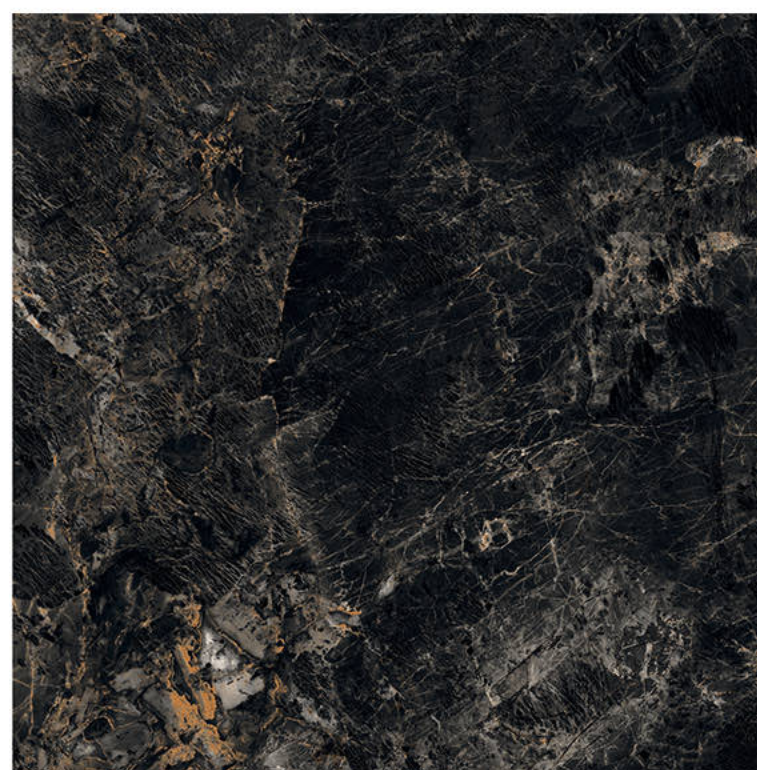

LAVAZA BLACK

Size - 800x800mm

Finish - HIGH GLOSSY

Random - 4

Fire
Resistance

Frost
Resistance

Chemical
Resistance

Stain
Resistance

Scratch
Resistance