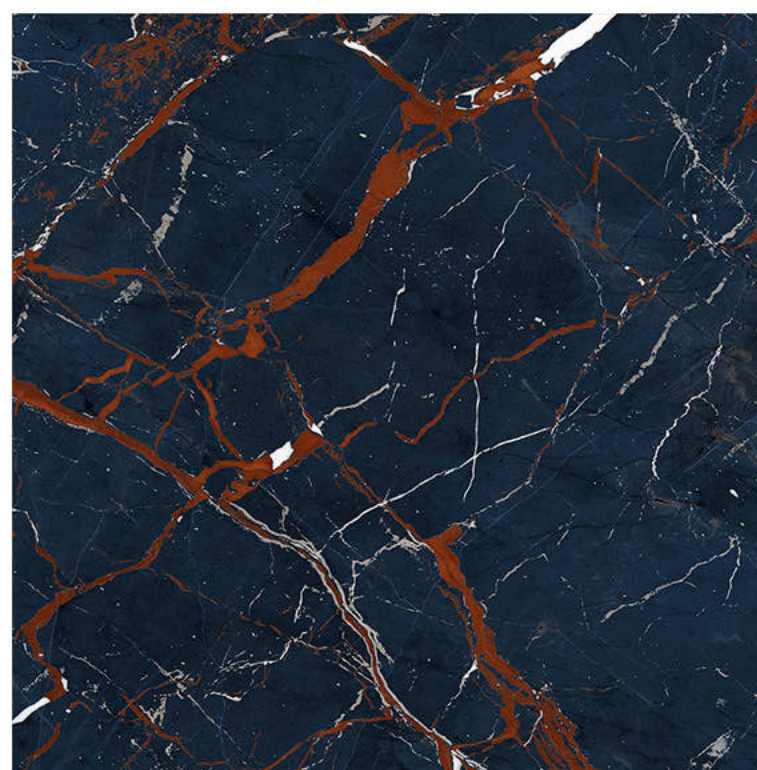

Chemical
Resistance

Stain
Resistance

Scratch
Resistance

800x800mm | ESTRADA AZUL

ESTRADA AZUL

Size - 800x800mm

Finish - HIGH GLOSSY

Random - 8