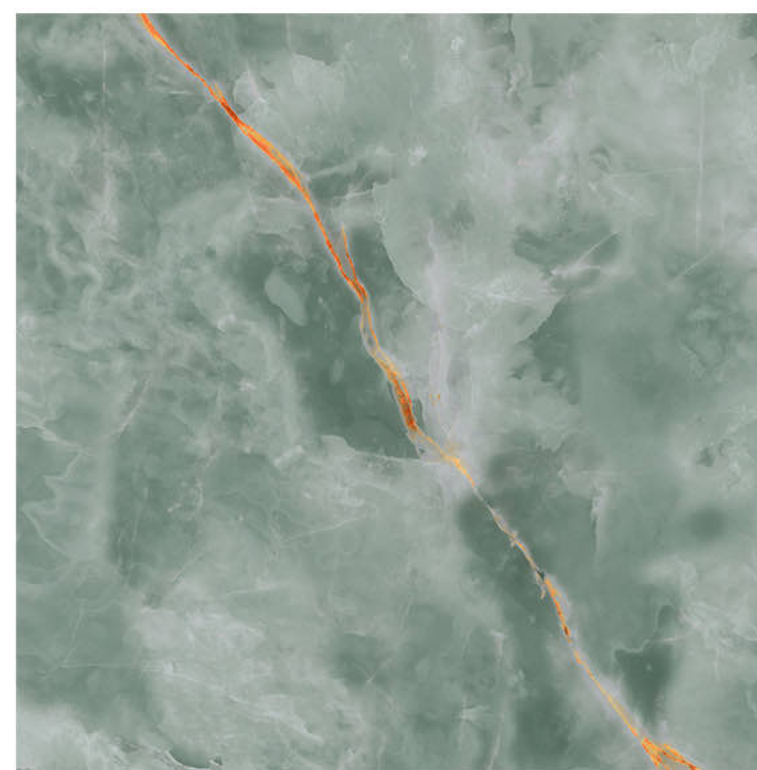

DIVATTO MINT

Size - 800x800mm

Finish - HIGH GLOSSY

Random - 6

Fire
Resistance

Frost
Resistance

Chemical
Resistance

Stain
Resistance

Scratch
Resistance