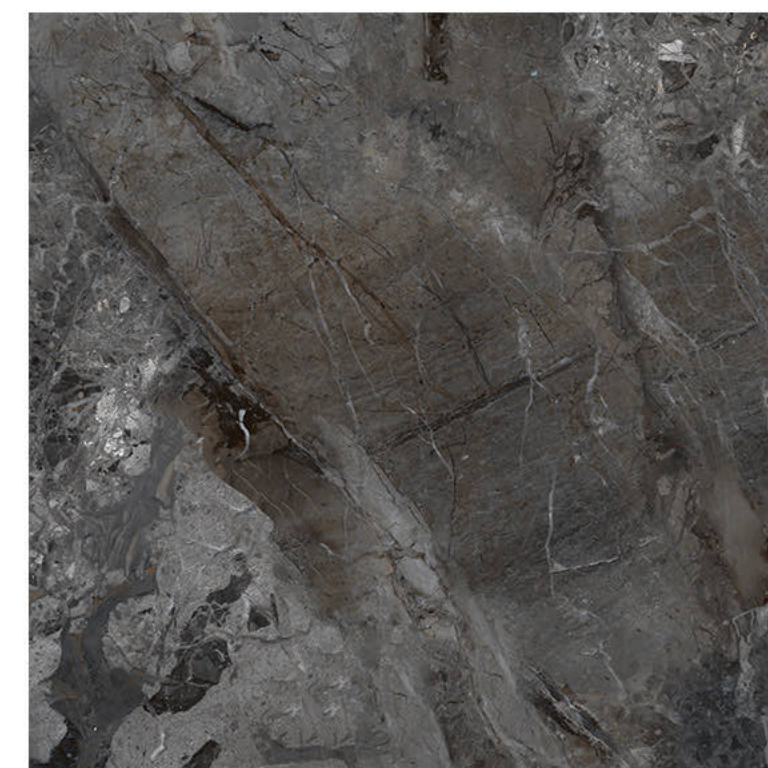

Chemical
Resistance

Stain
Resistance

Scratch
Resistance

800x800mm TRUSSARDI ANTIQUE BRESSIA

ANTIQUÉ BRESSIA

Size - 800x800mm

Finish - HIGH GLOSSY

Random - 7