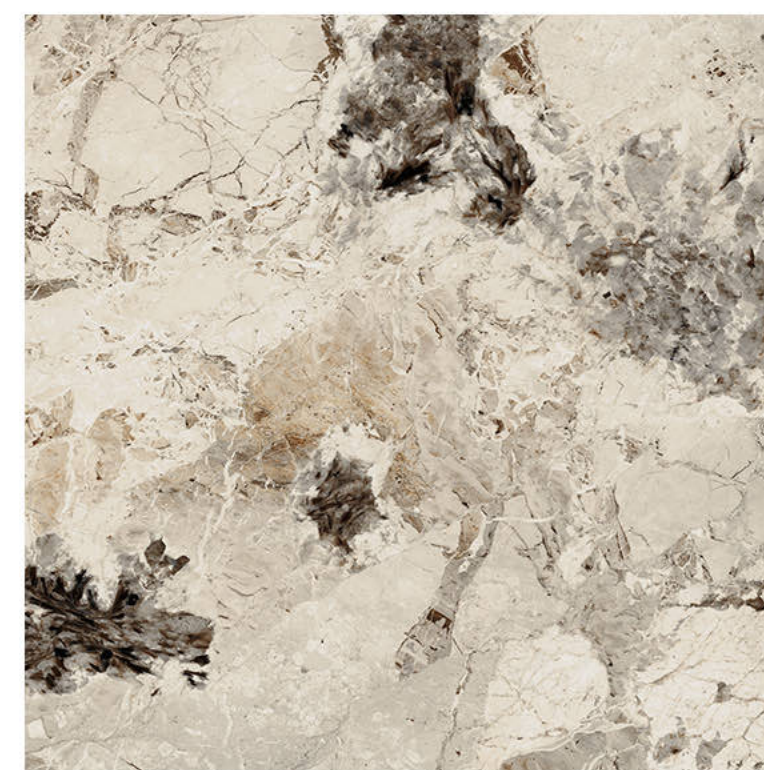

ALASKA NATURAL

Size - 800x800mm

Finish - HIGH GLOSSY

Random - 6

Fire
Resistance

Frost
Resistance

Chemical
Resistance

Stain
Resistance

Scratch
Resistance