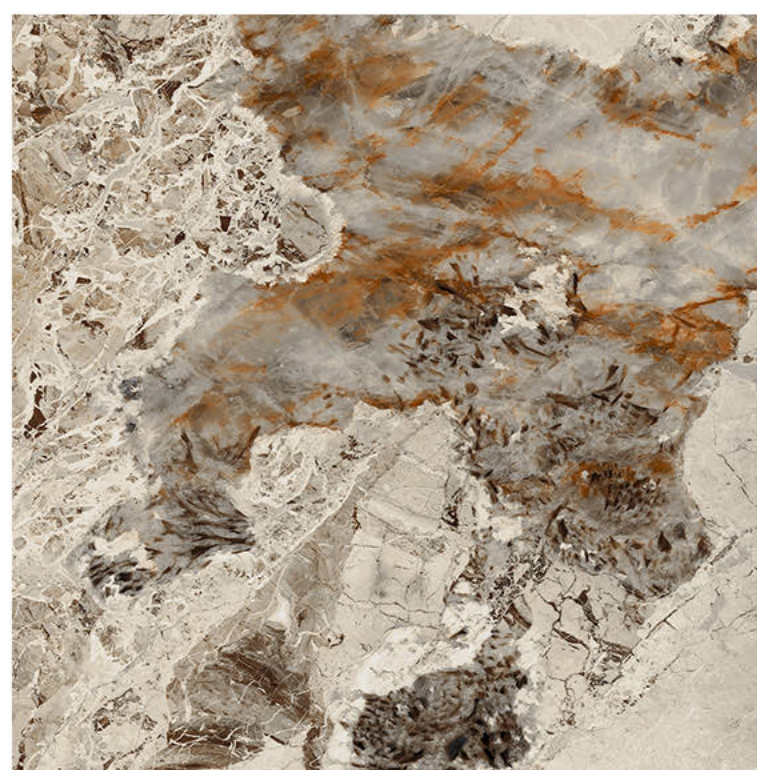

ALASKA NATURAL

Size - 800x800mm

Finish - HIGH GLOSSY

Random - 6

Fire
Resistance

Frost
Resistance

Chemical
Resistance

Stain
Resistance

Scratch
Resistance