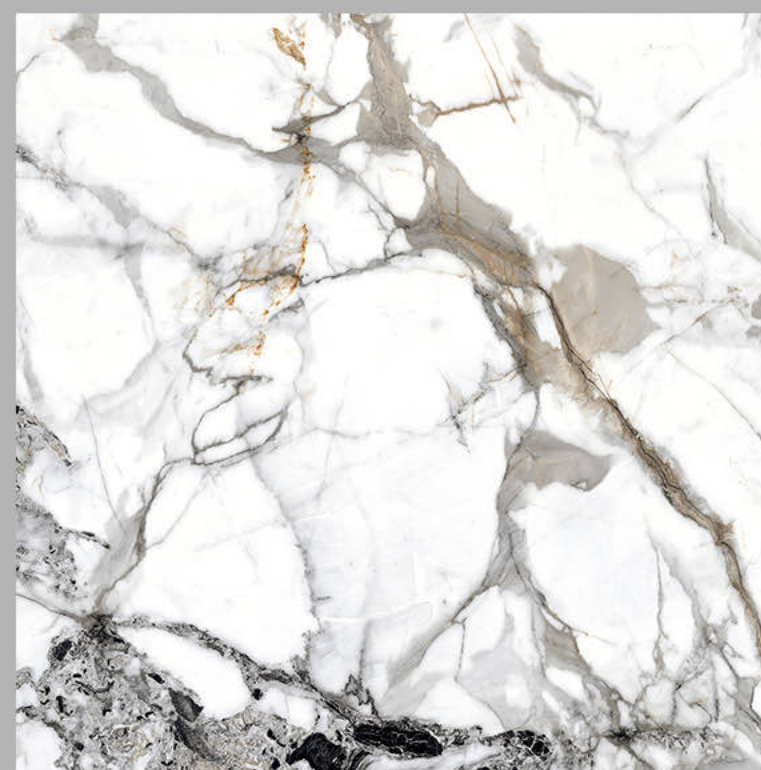

FLAMA NERO

Size - 800x800mm

Finish - HIGH GLOSSY

Random - 8

Fire
Resistance

Frost
Resistance

Chemical
Resistance

Stain
Resistance

Scratch
Resistance