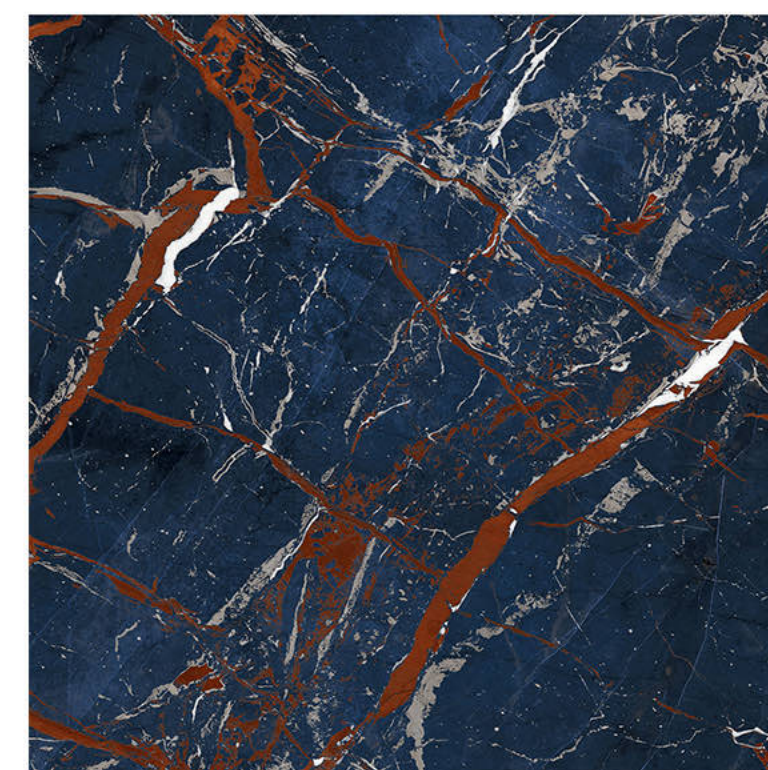

Chemical
Resistance

Stain
Resistance

Scratch
Resistance

800x800mm | ESTRADA AZUL

ESTRADA AZUL

Size - 800x800mm

Finish - HIGH GLOSSY

Random - 8