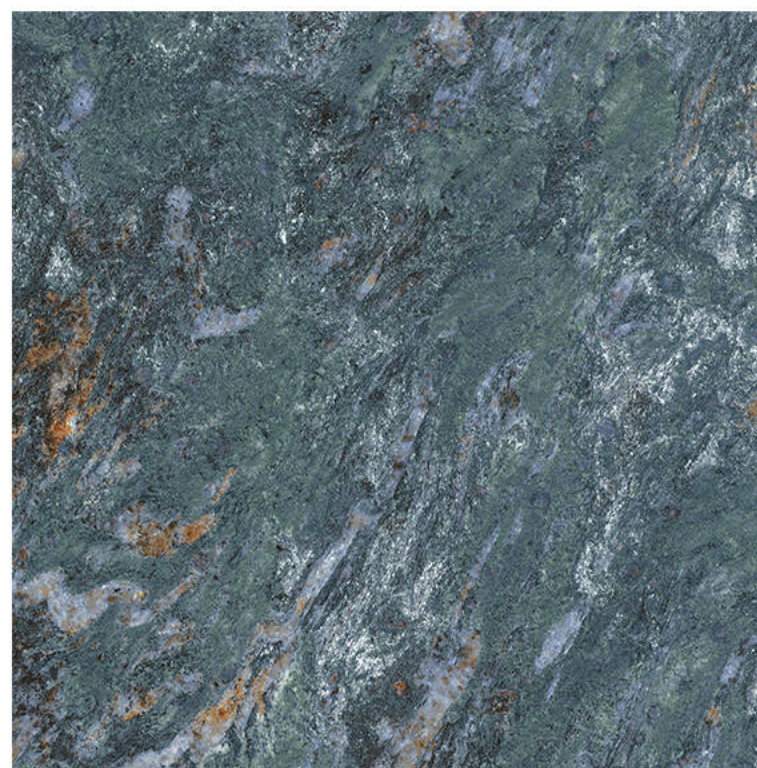

Scratch
Resistance

800x800mm TRUSSARDI CORUS AQUA

CORUS AQUA

Size - 800x800mm

Finish - HIGH GLOSSY

Random - 8

Fire
Resistance

Frost
Resistance