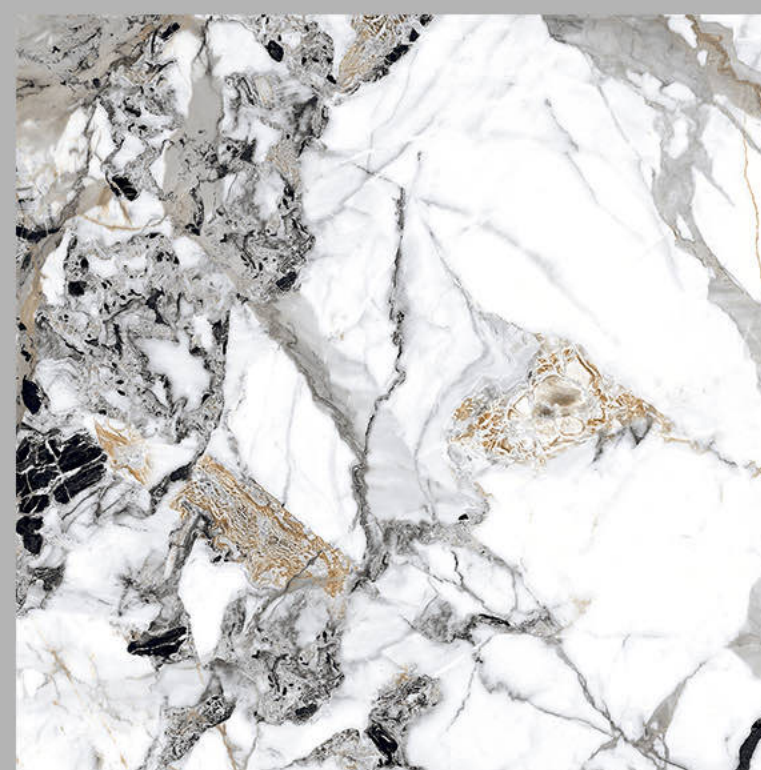

FLAMA NERO

Size - 800x800mm

Finish - HIGH GLOSSY

Random - 8

Fire
Resistance

Frost
Resistance

Chemical
Resistance

Stain
Resistance

Scratch
Resistance