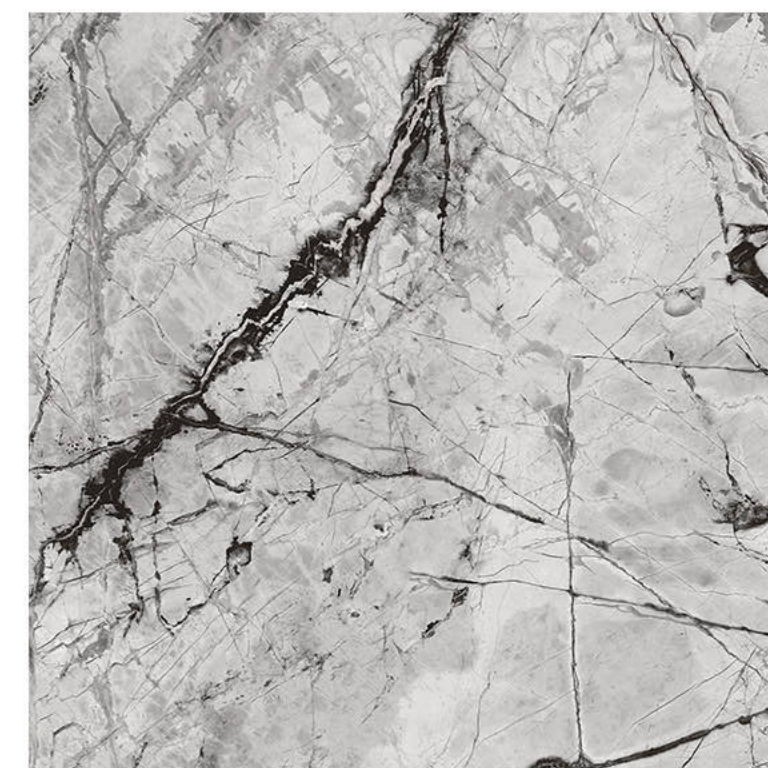

Chemical
Resistance

Stain
Resistance

Scratch
Resistance

800x800mm COPA SPIDER

COPA SPIDER

Size - 800x800mm

Finish - HIGH GLOSSY

Random - 8