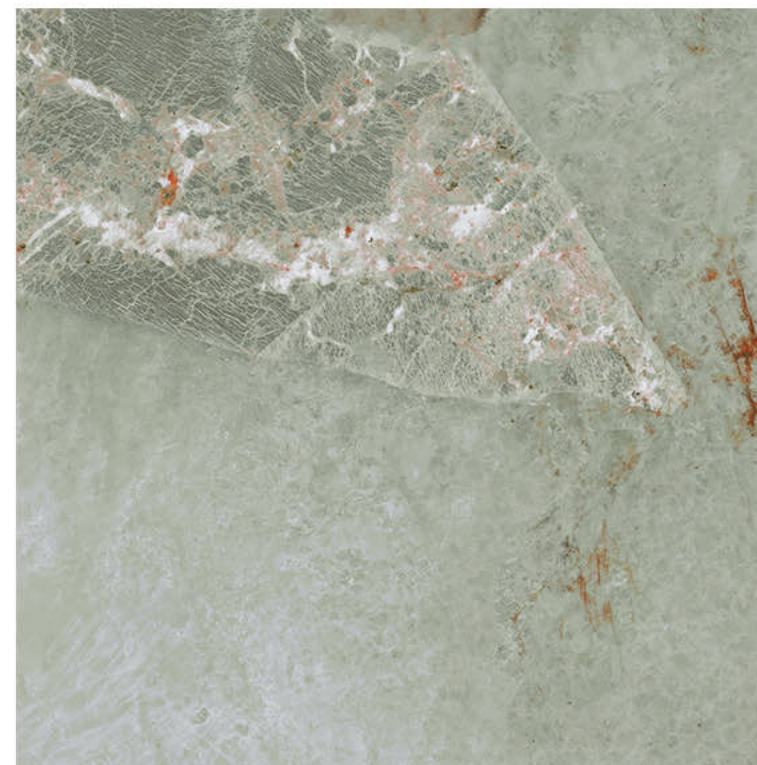

Scratch
Resistance

800x800mm | AMAZZONIA MANTIS

AMAZZONIA MANTIS

Size - 800x800mm

Finish - HIGH GLOSSY

Random - 6

Fire
Resistance

Frost
Resistance