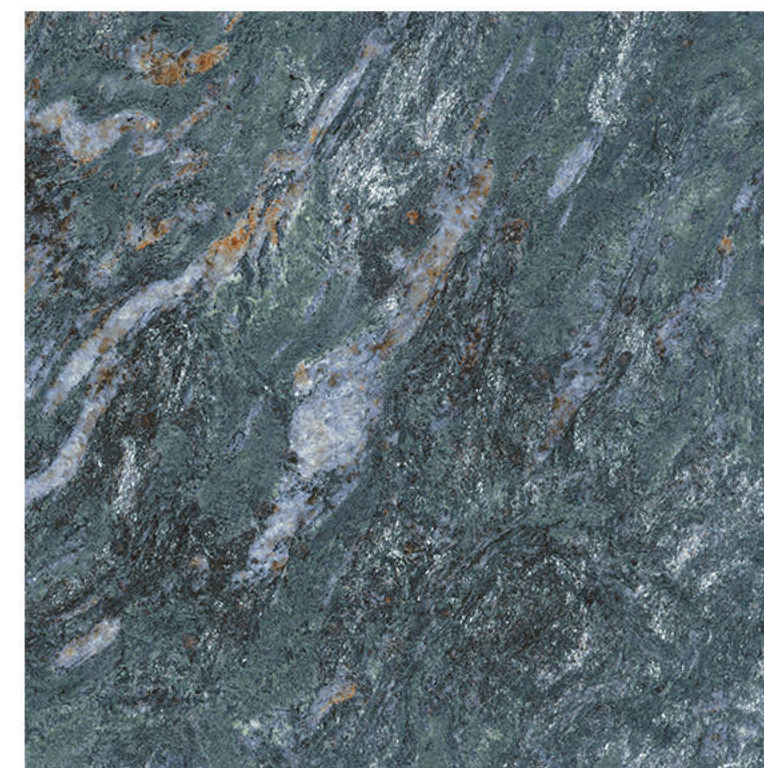

CORUS AQUA

Size - 800x800mm

Finish - HIGH GLOSSY

Random - 8

Fire
Resistance

Frost
Resistance

Chemical
Resistance

Stain
Resistance

Scratch
Resistance