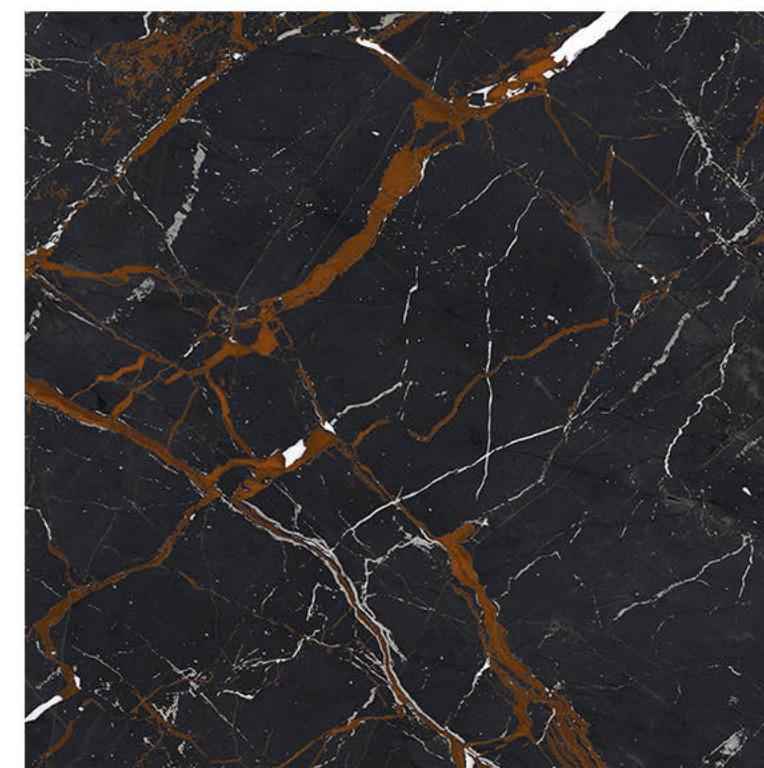

ESTRADA GREY

Size - 800x800mm

Finish - HIGH GLOSSY

Random - 8

Fire
Resistance

Frost
Resistance

Chemical
Resistance

Stain
Resistance

Scratch
Resistance