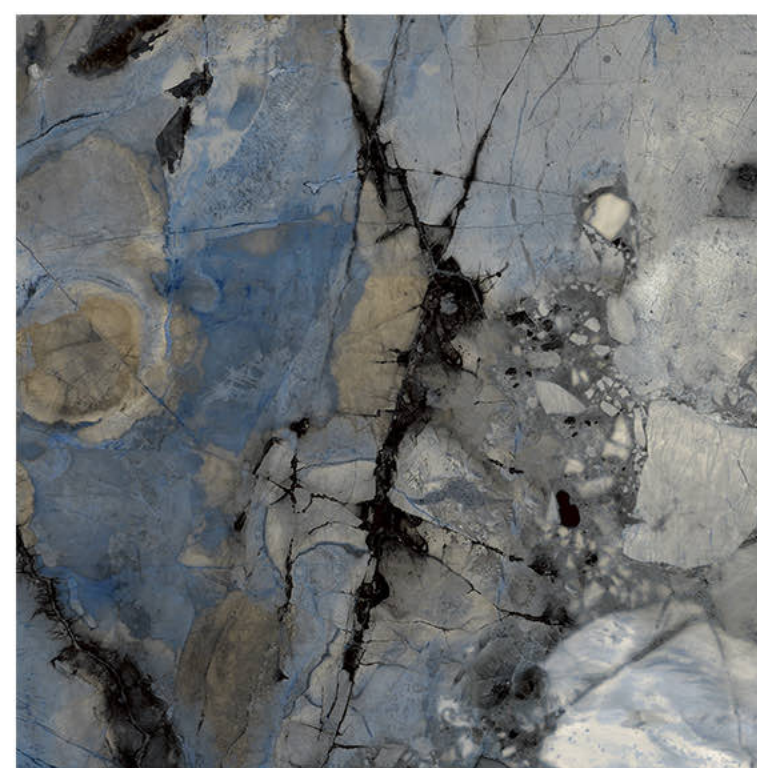

FALSA NATURAL

Size - 800x800mm

Finish - HIGH GLOSSY

Random -4

Fire
Resistance

Frost
Resistance

Chemical
Resistance

Stain
Resistance

Scratch
Resistance