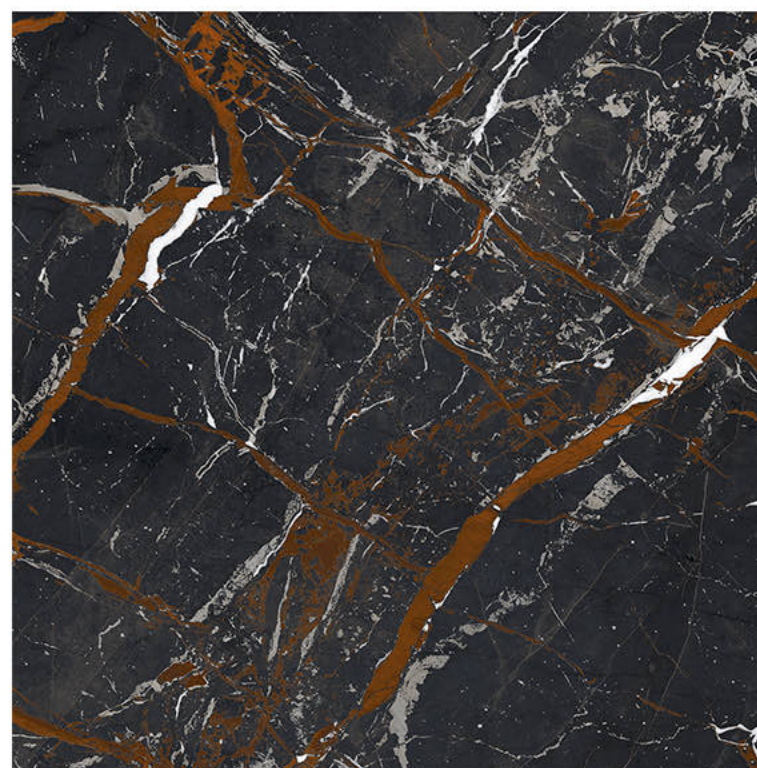

ESTRADA GREY

Size - 800x800mm

Finish - HIGH GLOSSY

Random - 8

Fire
Resistance

Frost
Resistance

Chemical
Resistance

Stain
Resistance

Scratch
Resistance