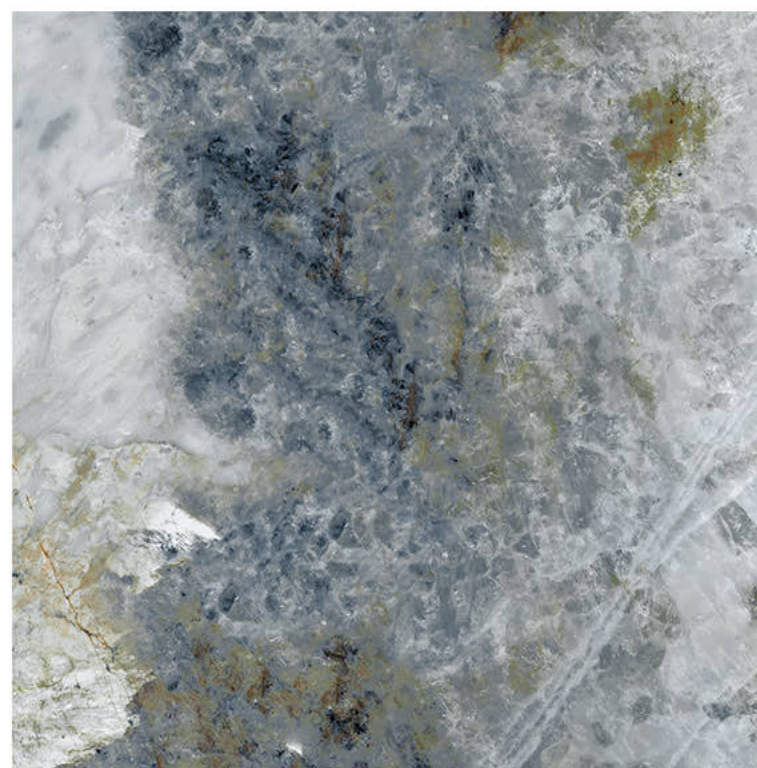

CUPPUSINO MULTY

Size - 800x800mm

Finish - HIGH GLOSSY

Random - 6

Fire
Resistance

Frost
Resistance

Chemical
Resistance

Stain
Resistance

Scratch
Resistance