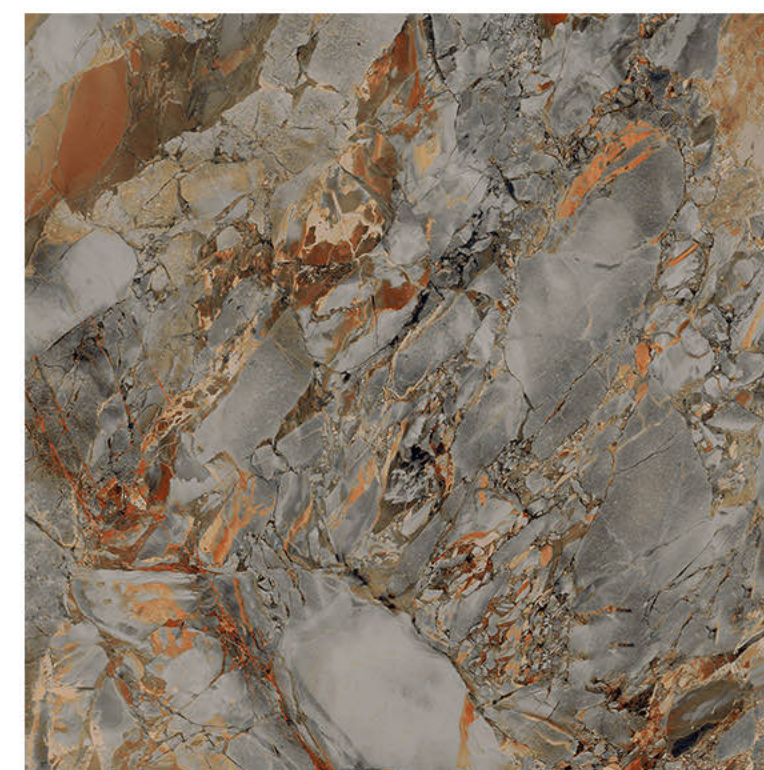

BLEND NATURAL

Size - 800x800mm

Finish - HIGH GLOSSY

Random - 7

Fire
Resistance

Frost
Resistance

Chemical
Resistance

Stain
Resistance

Scratch
Resistance