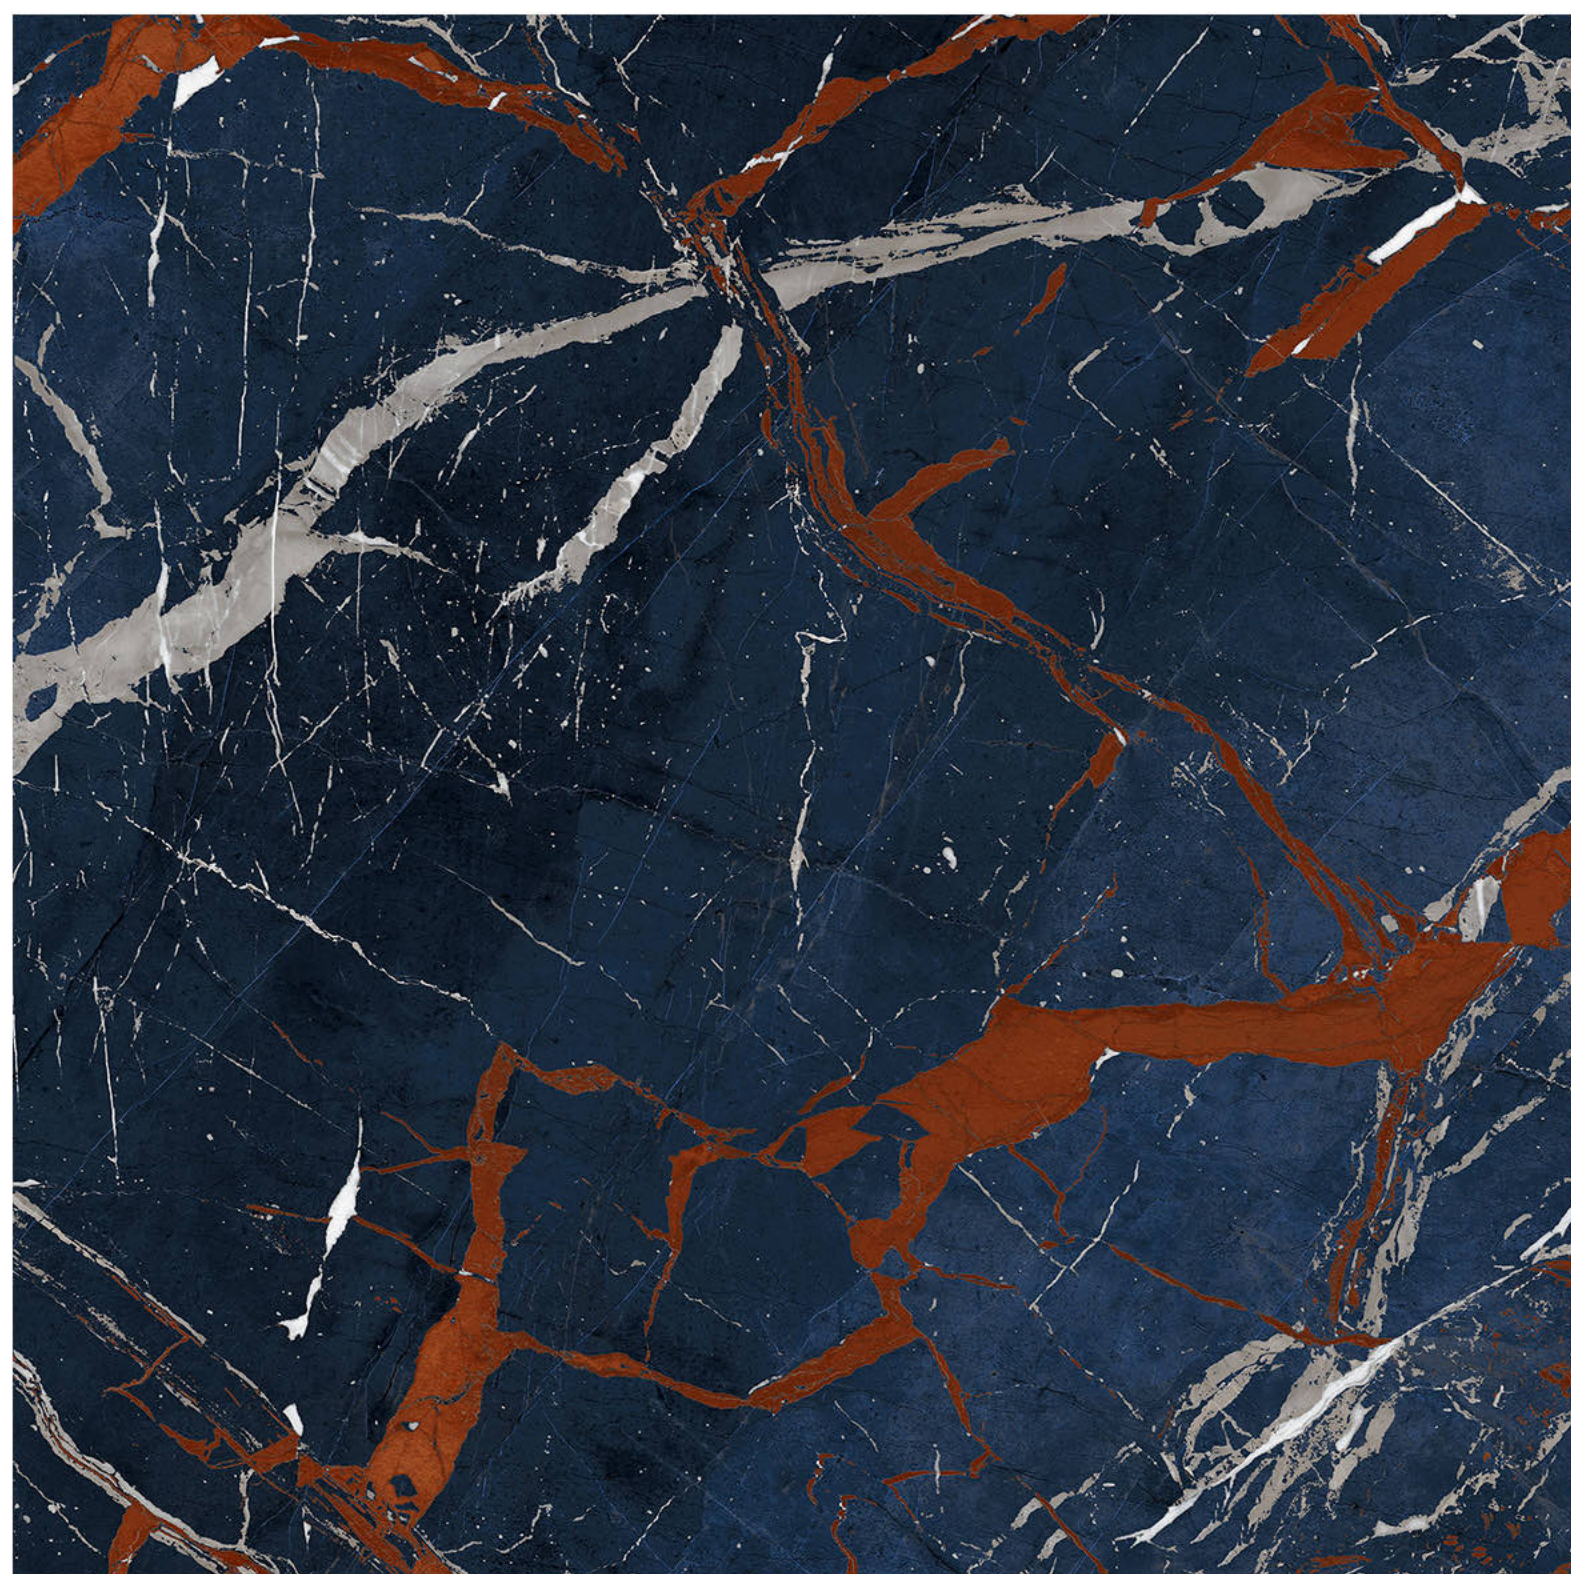

Chemical
Resistance

Stain
Resistance

Scratch
Resistance

800x800mm | ESTRADA AZUL

ESTRADA AZUL

Size - 800x800mm

Finish - HIGH GLOSSY

Random - 8