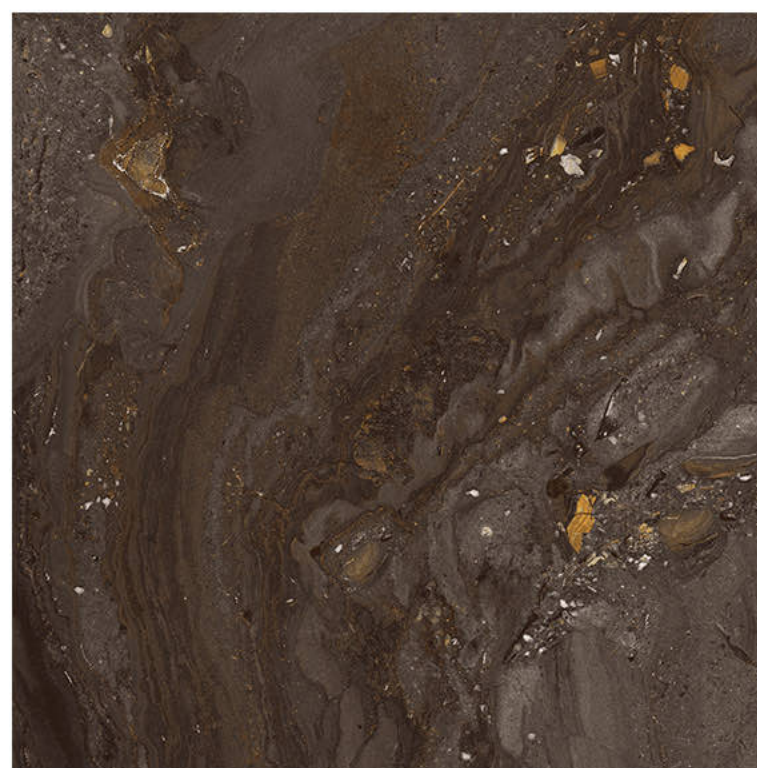

CORTIS BROWN

Size - 800x800mm

Finish - HIGH GLOSSY

Random -6

Fire
Resistance

Frost
Resistance

Chemical
Resistance

Stain
Resistance

Scratch
Resistance