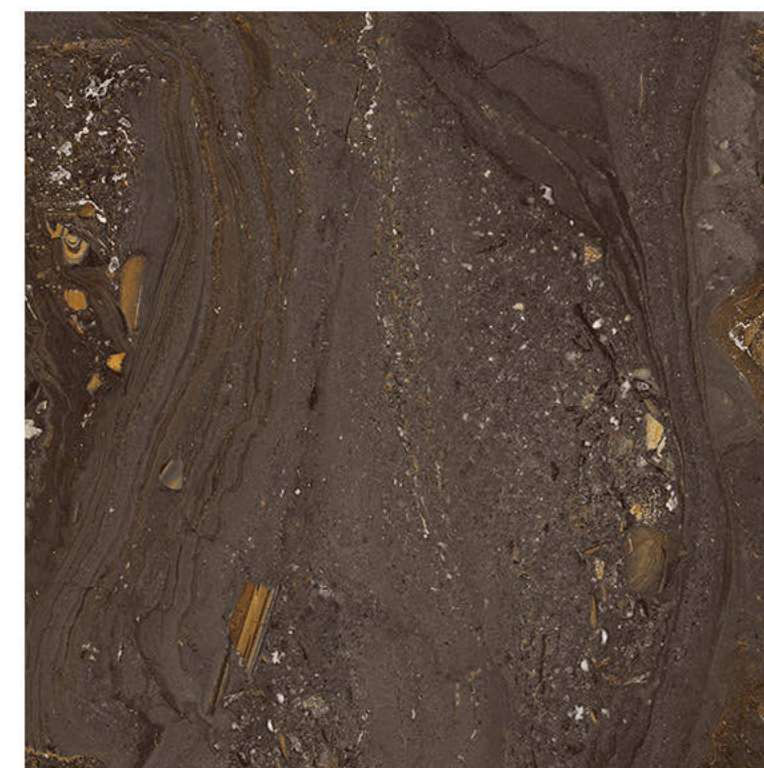

CORTIS BROWN

Size - 800x800mm

Finish - HIGH GLOSSY

Random -6

Fire
Resistance

Frost
Resistance

Chemical
Resistance

Stain
Resistance

Scratch
Resistance