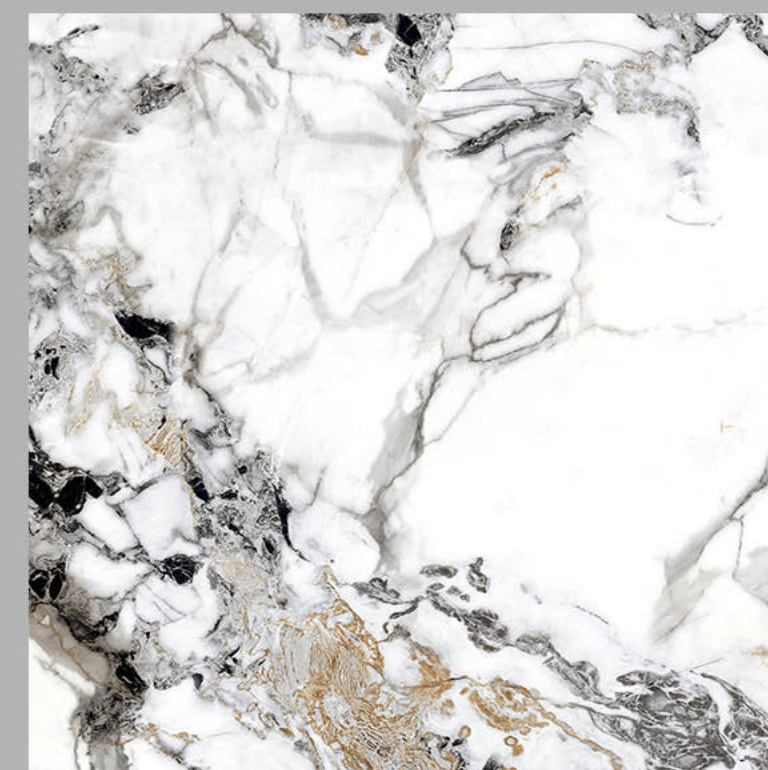

FLAMA NERO

Size - 800x800mm

Finish - HIGH GLOSSY

Random - 8

Fire
Resistance

Frost
Resistance

Chemical
Resistance

Stain
Resistance

Scratch
Resistance