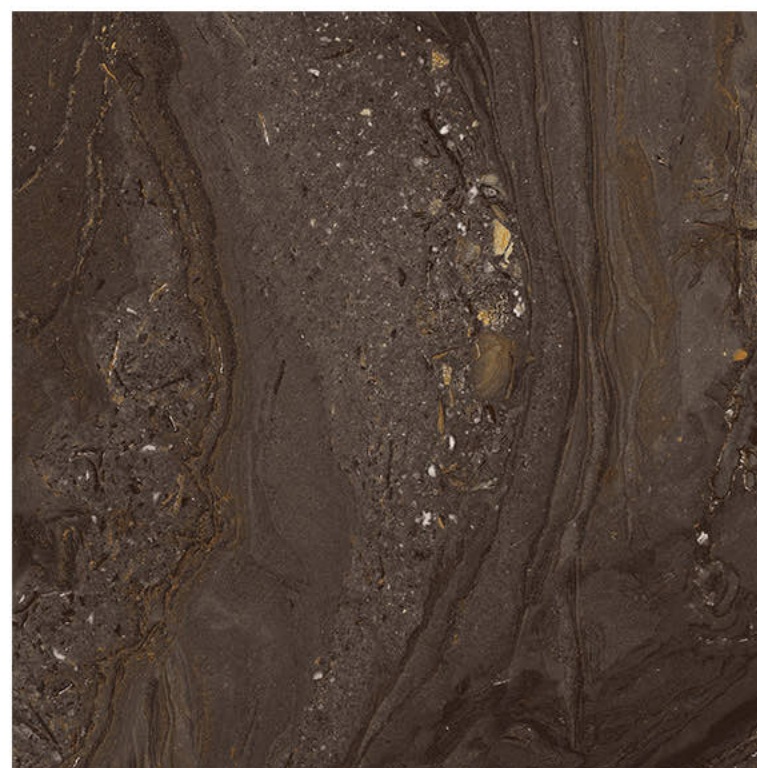

CORTIS BROWN

Size - 800x800mm

Finish - HIGH GLOSSY

Random -6

Fire
Resistance

Frost
Resistance

Chemical
Resistance

Stain
Resistance

Scratch
Resistance