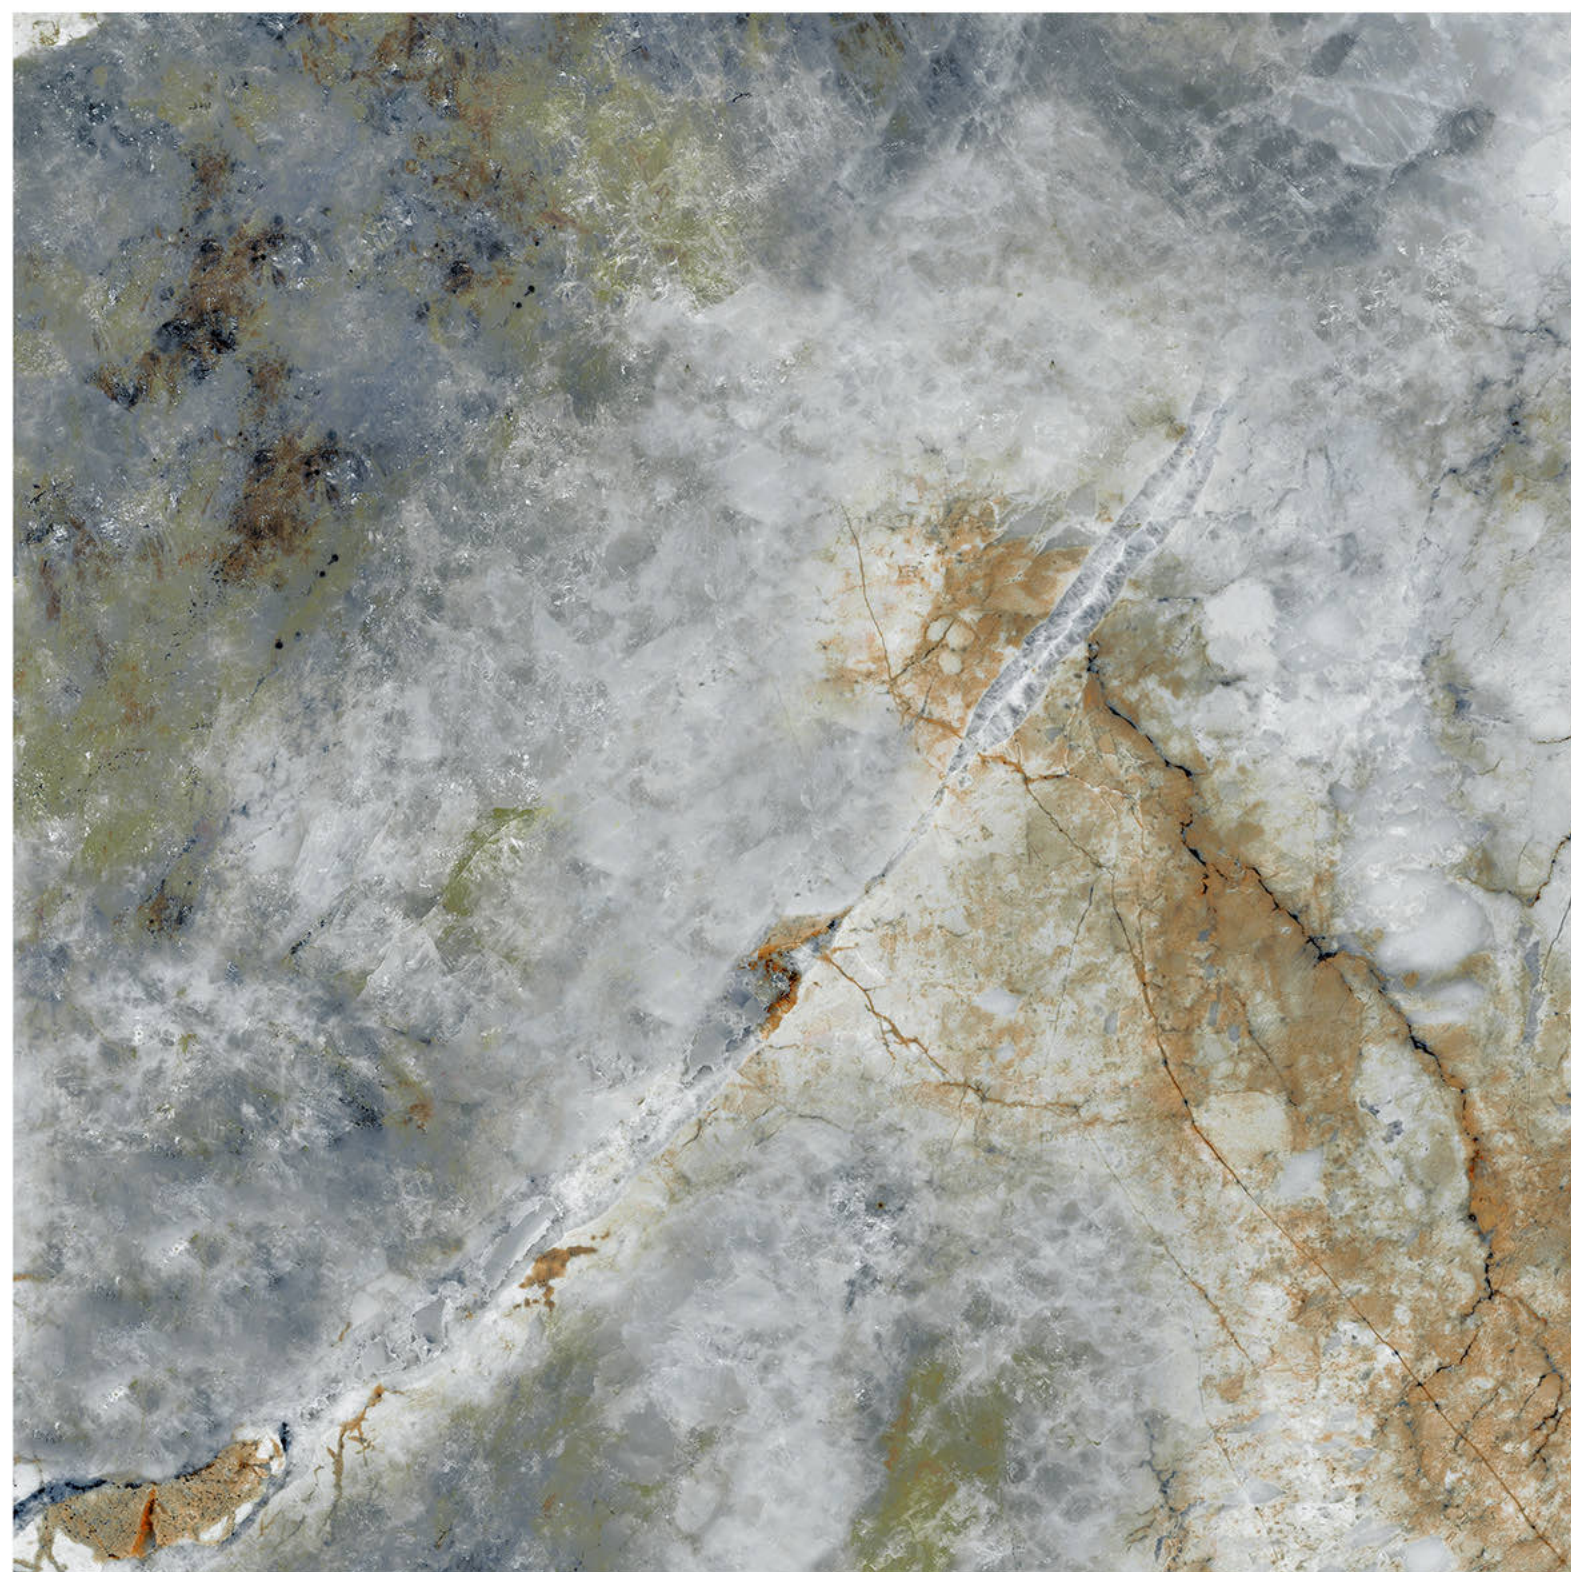

CUPPUSINO MULTY

Size - 800x800mm

Finish - HIGH GLOSSY

Random - 6

Fire
Resistance

Frost
Resistance

Chemical
Resistance

Stain
Resistance

Scratch
Resistance