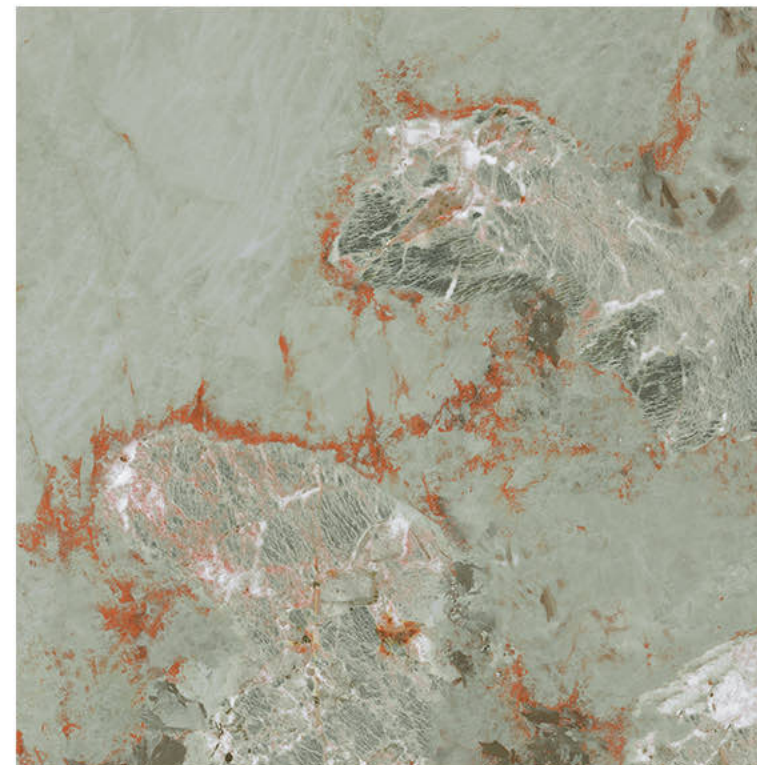

Scratch
Resistance

800x800mm | AMAZZONIA MANTIS

AMAZZONIA MANTIS

Size - 800x800mm

Finish - HIGH GLOSSY

Random - 6

Fire
Resistance

Frost
Resistance