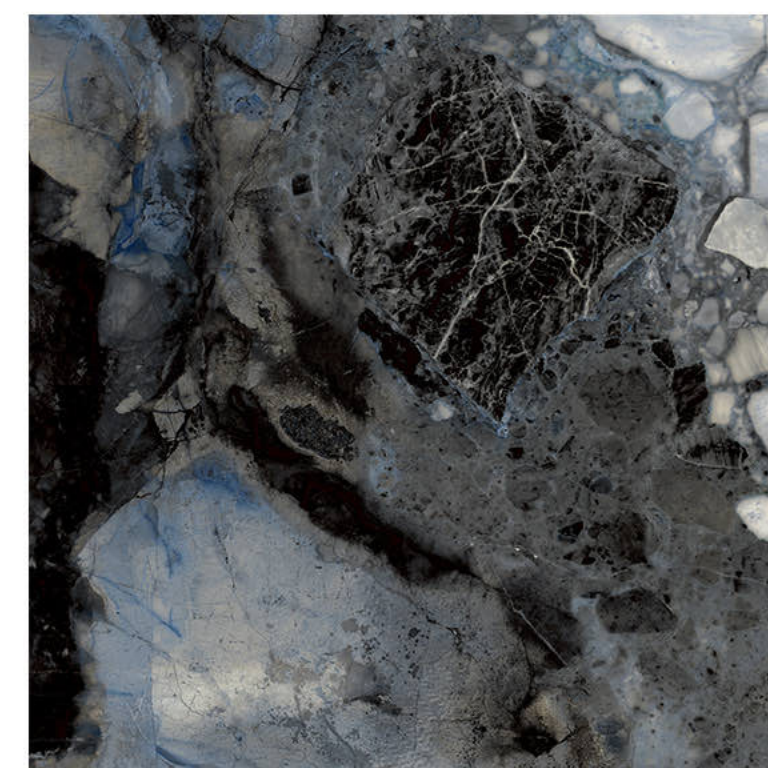

FALSA NATURAL

Size - 800x800mm

Finish - HIGH GLOSSY

Random -4

Fire
Resistance

Frost
Resistance

Chemical
Resistance

Stain
Resistance

Scratch
Resistance