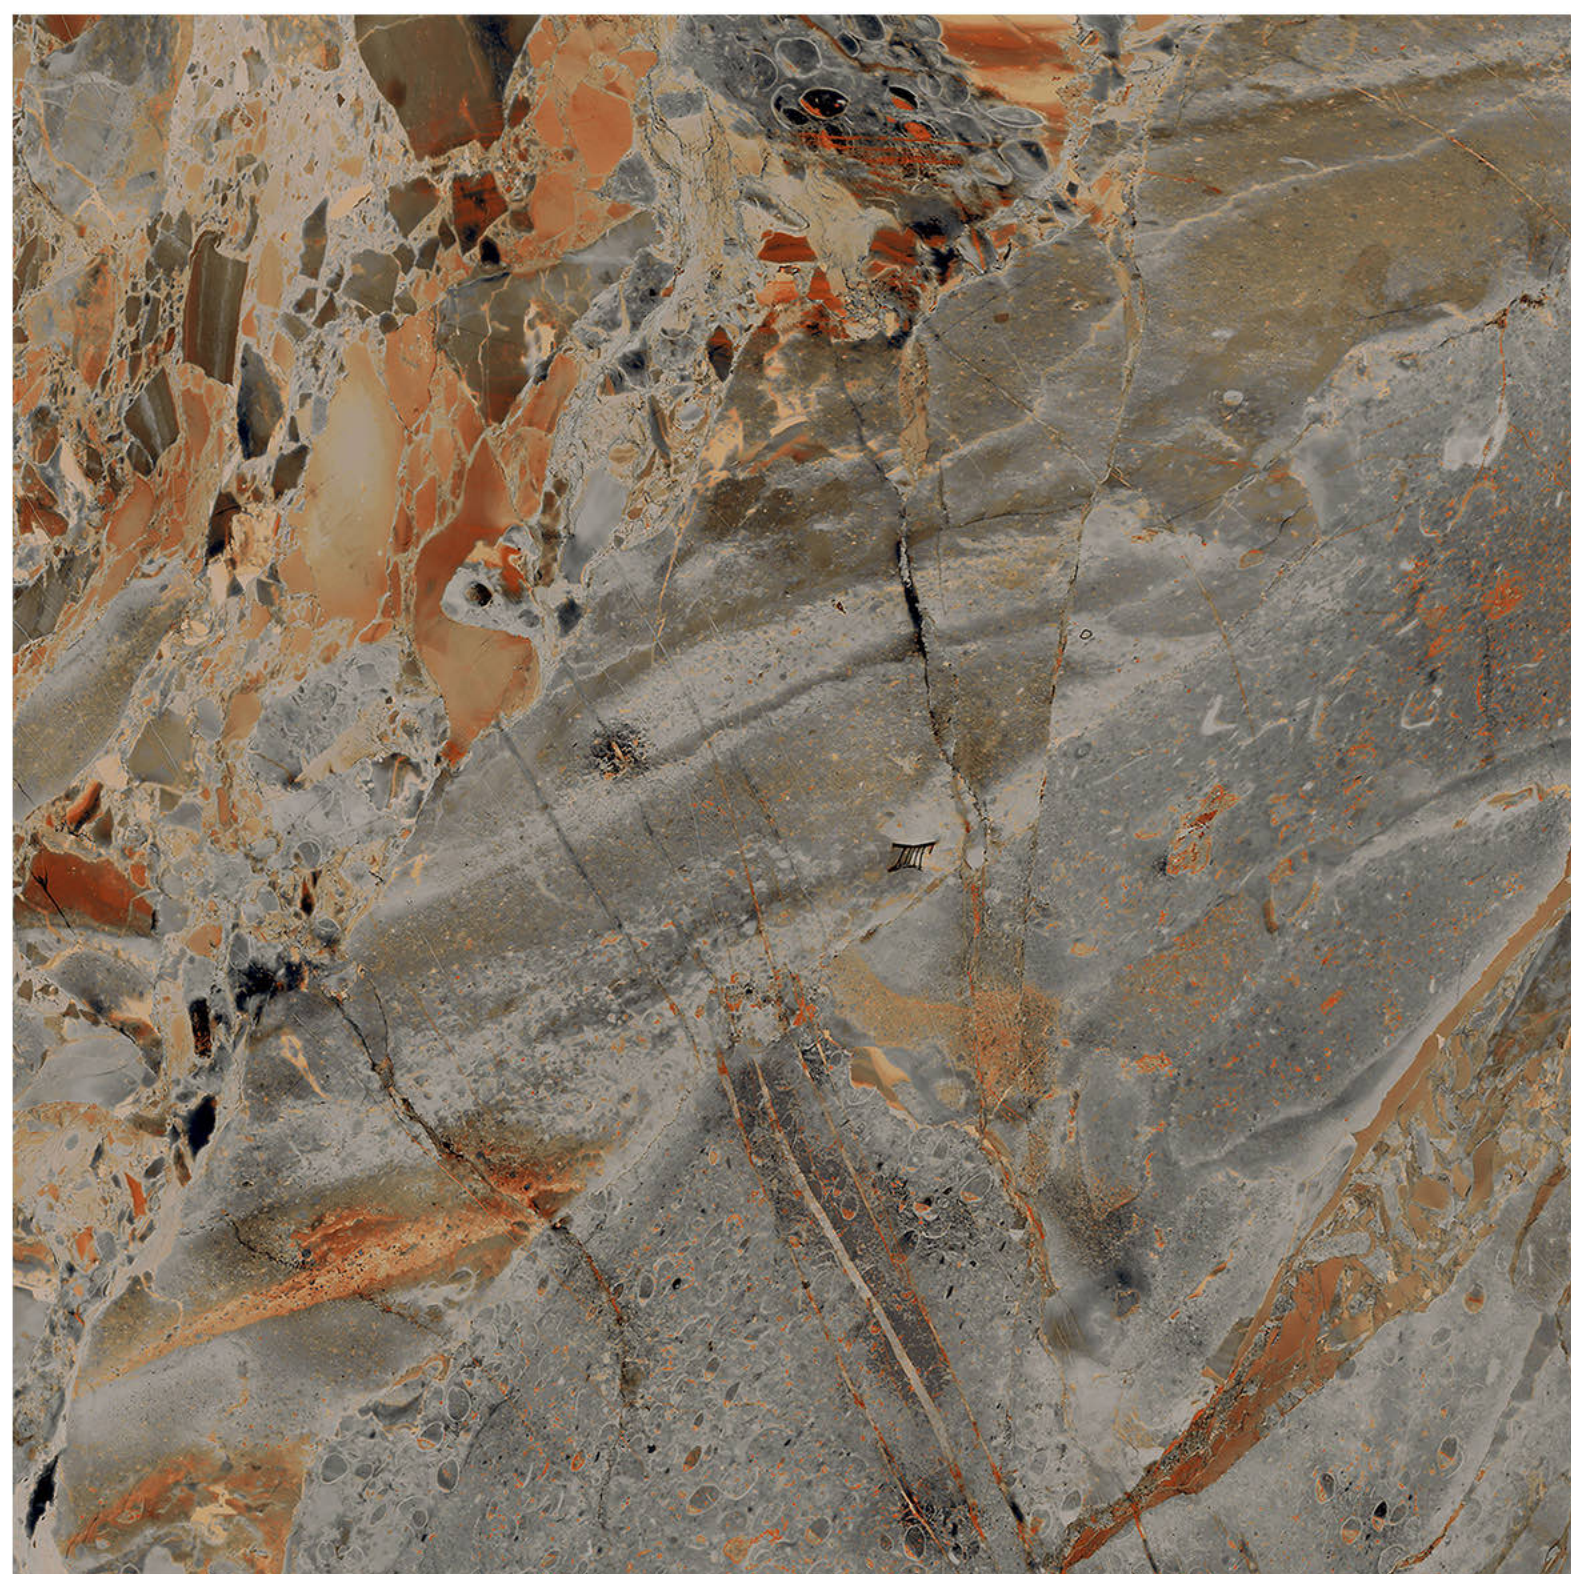

BLEND NATURAL

Size - 800x800mm

Finish - HIGH GLOSSY

Random - 7

Fire
Resistance

Frost
Resistance

Chemical
Resistance

Stain
Resistance

Scratch
Resistance