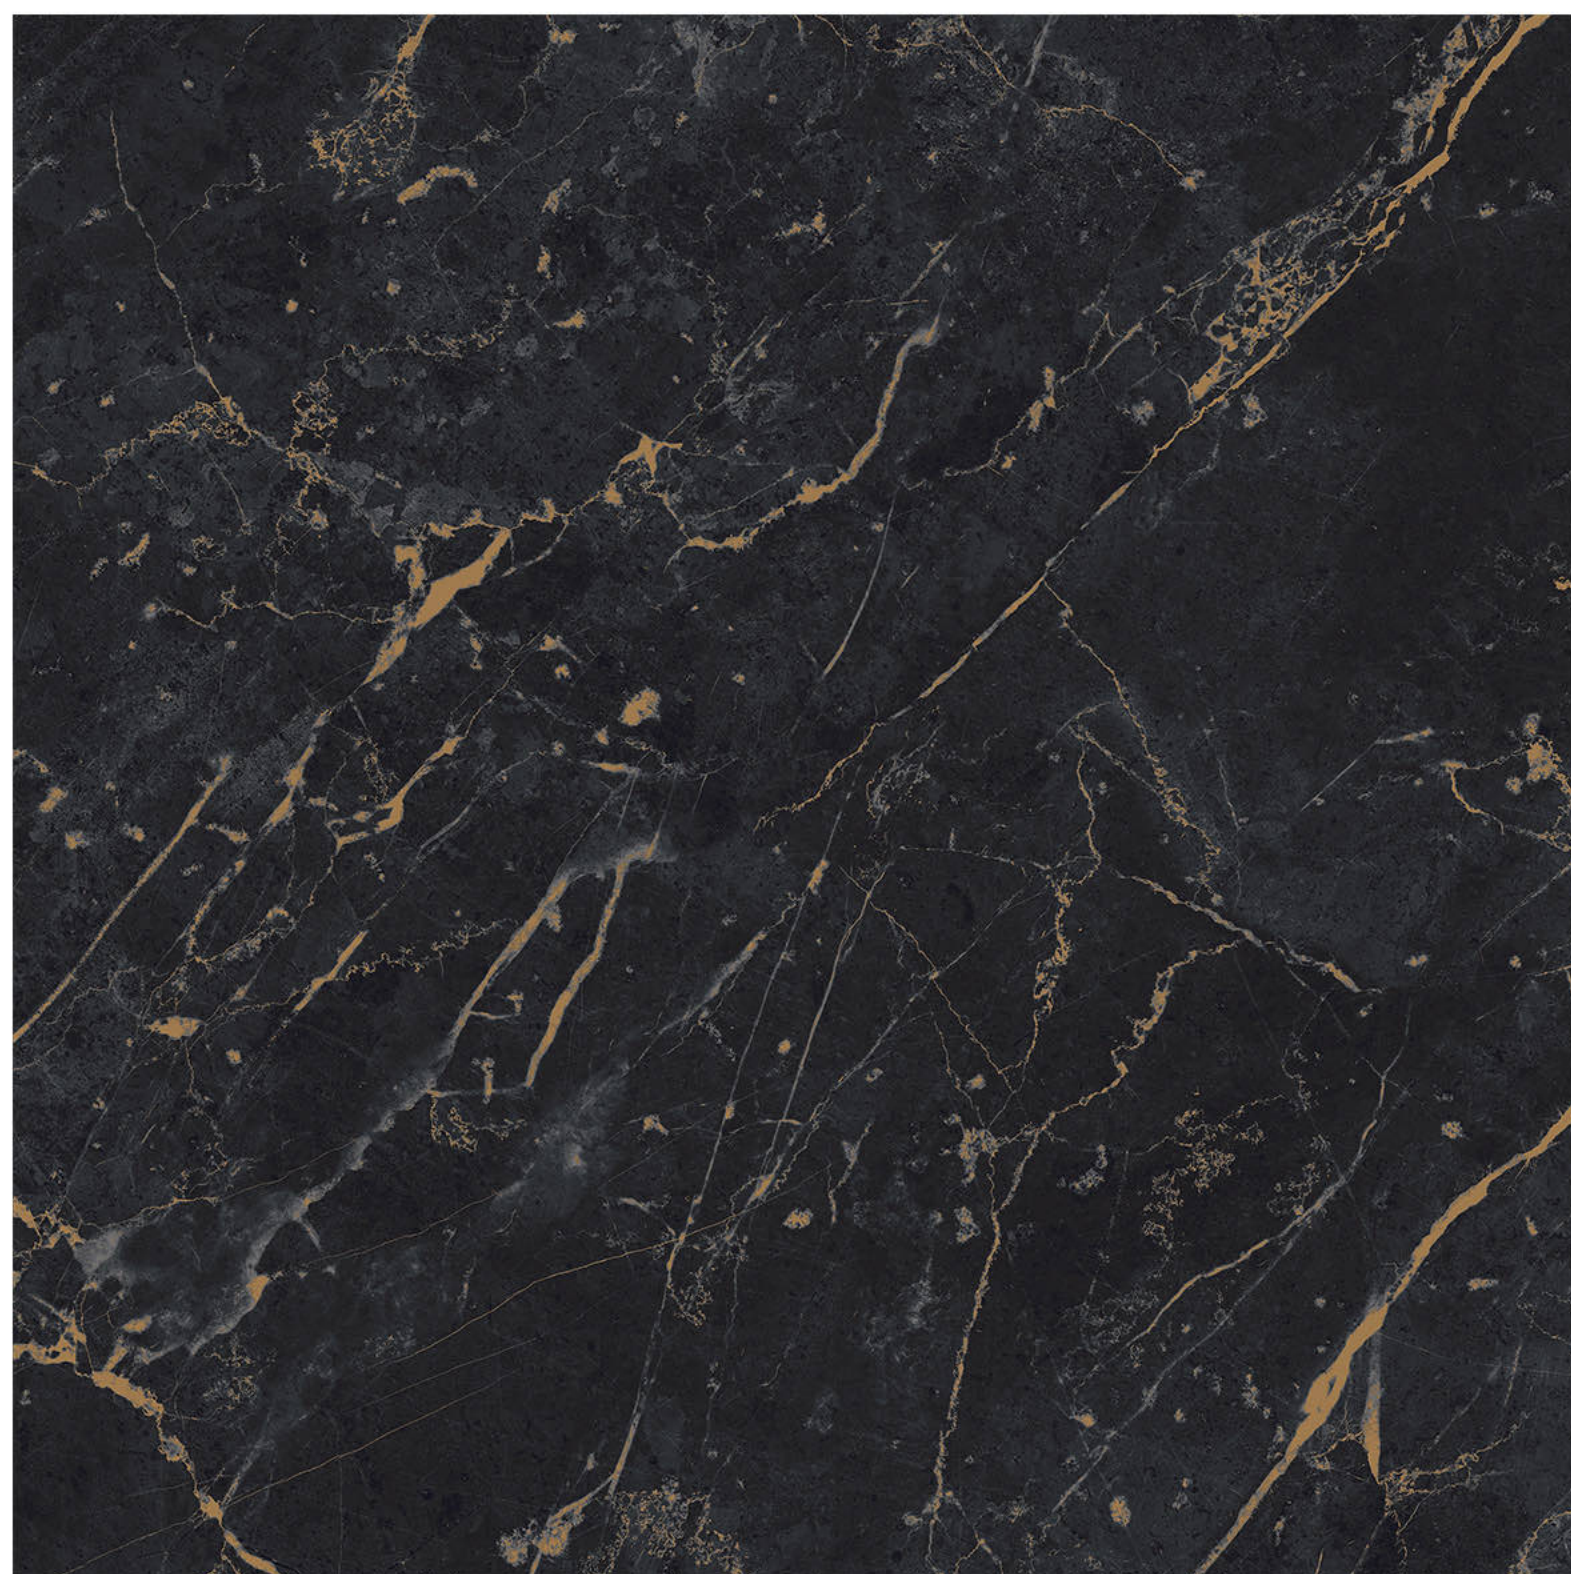

ANTRAMBOS BLACK

Size - 800x800mm

Finish - HIGH GLOSSY

Random - 6

Fire
Resistance

Frost
Resistance

Chemical
Resistance

Stain
Resistance

Scratch
Resistance