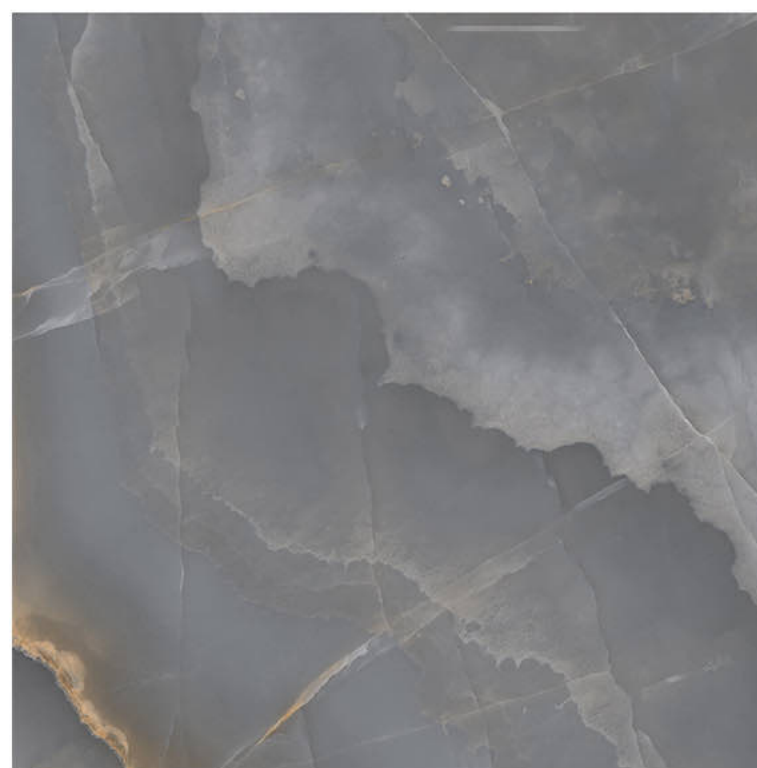

FOZANO GREY

Size - 800x800mm

Finish - HIGH GLOSSY

Random - 10

Fire
Resistance

Frost
Resistance

Chemical
Resistance

Stain
Resistance

Scratch
Resistance