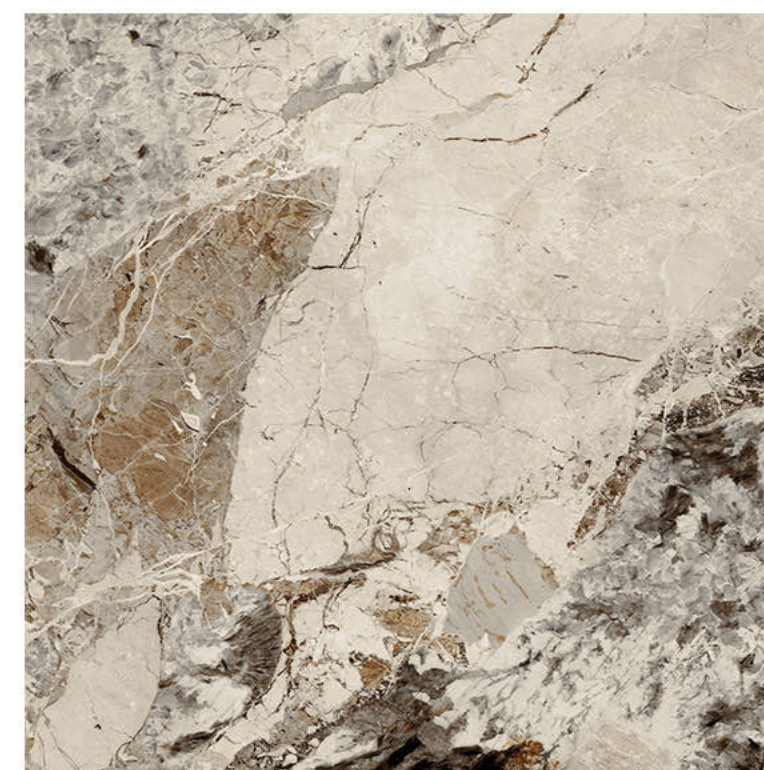

ALASKA NATURAL

Size - 800x800mm

Finish - HIGH GLOSSY

Random - 6

Fire
Resistance

Frost
Resistance

Chemical
Resistance

Stain
Resistance

Scratch
Resistance