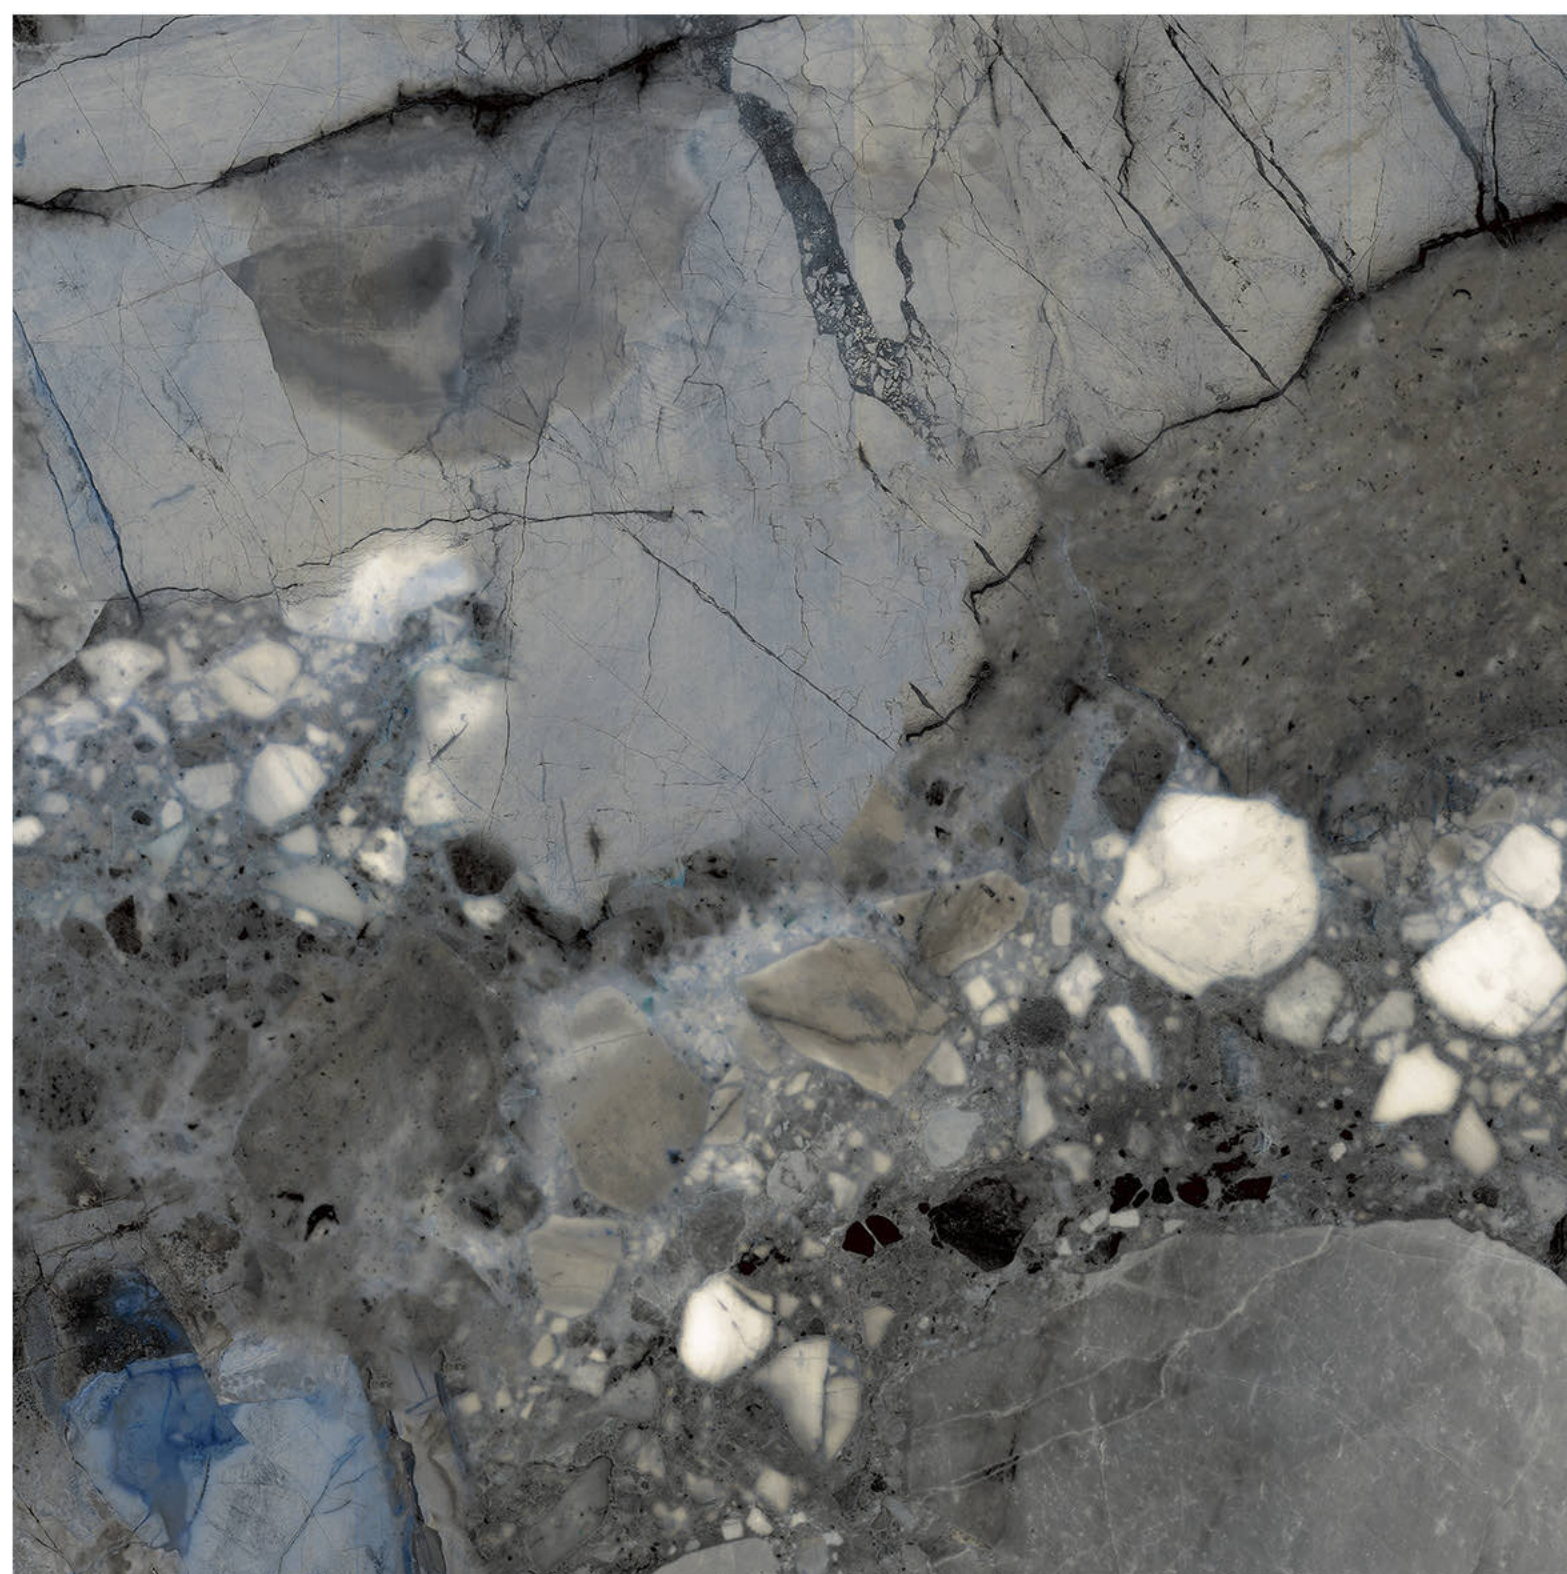

FALSA NATURAL

Size - 800x800mm

Finish - HIGH GLOSSY

Random -4

Fire
Resistance

Frost
Resistance

Chemical
Resistance

Stain
Resistance

Scratch
Resistance