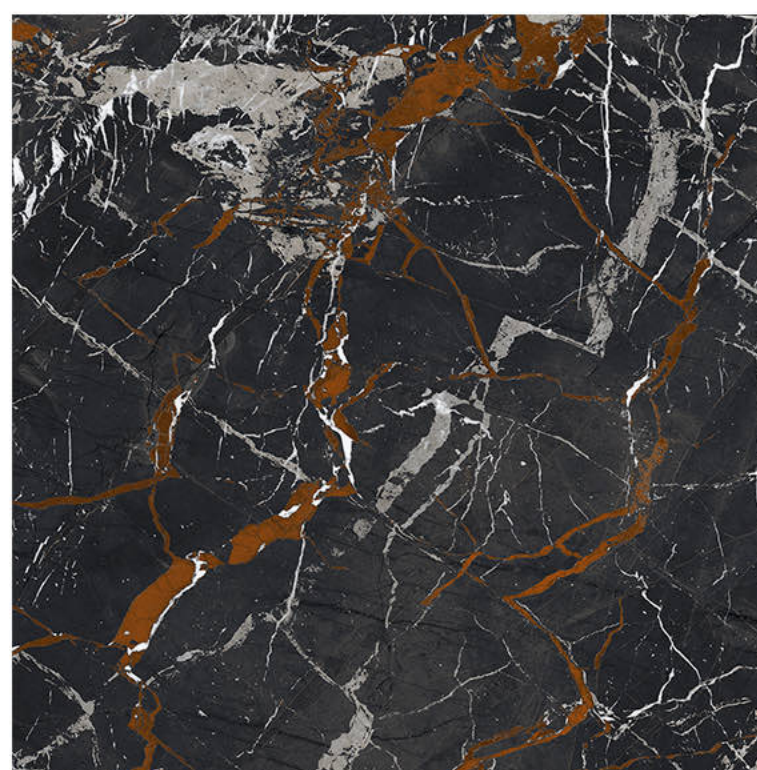

ESTRADA GREY

Size - 800x800mm

Finish - HIGH GLOSSY

Random - 8

Fire
Resistance

Frost
Resistance

Chemical
Resistance

Stain
Resistance

Scratch
Resistance