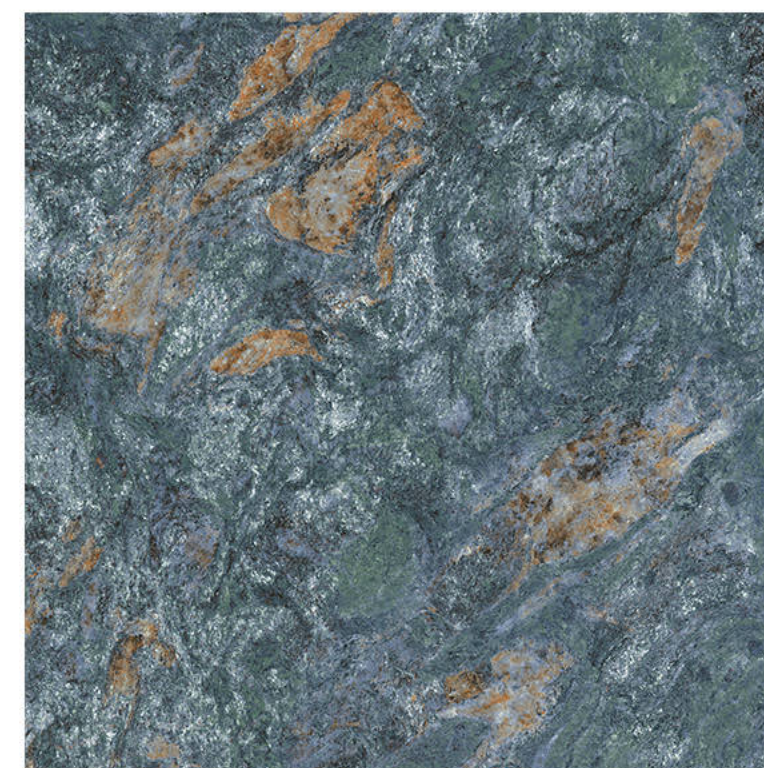

CORUS AQUA

Size - 800x800mm

Finish - HIGH GLOSSY

Random - 8

Fire
Resistance

Frost
Resistance

Chemical
Resistance

Stain
Resistance

Scratch
Resistance