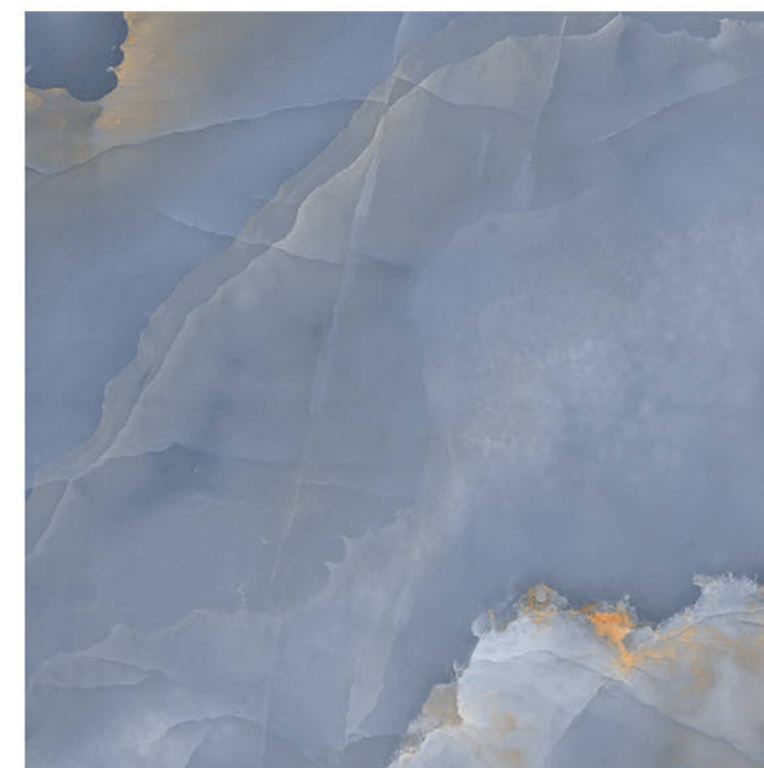

Chemical
Resistance

Stain
Resistance

Scratch
Resistance

800x800mm TRUSI FOZANO AZUL

FOZANO AZUL

Size - 800x800mm

Finish - HIGH GLOSSY

Random - 10