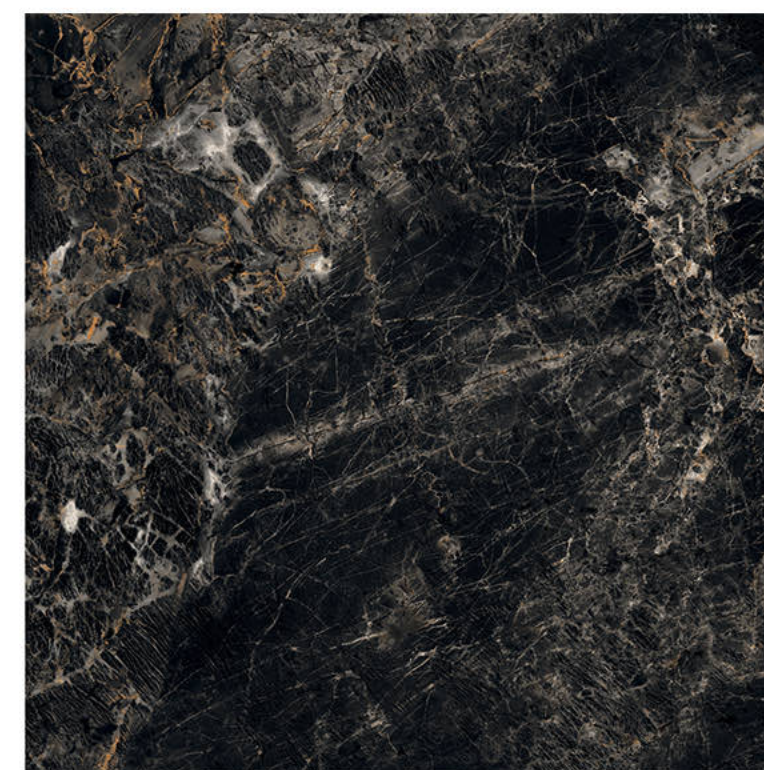

LAVAZA BLACK

Size - 800x800mm

Finish - HIGH GLOSSY

Random - 4

Fire
Resistance

Frost
Resistance

Chemical
Resistance

Stain
Resistance

Scratch
Resistance