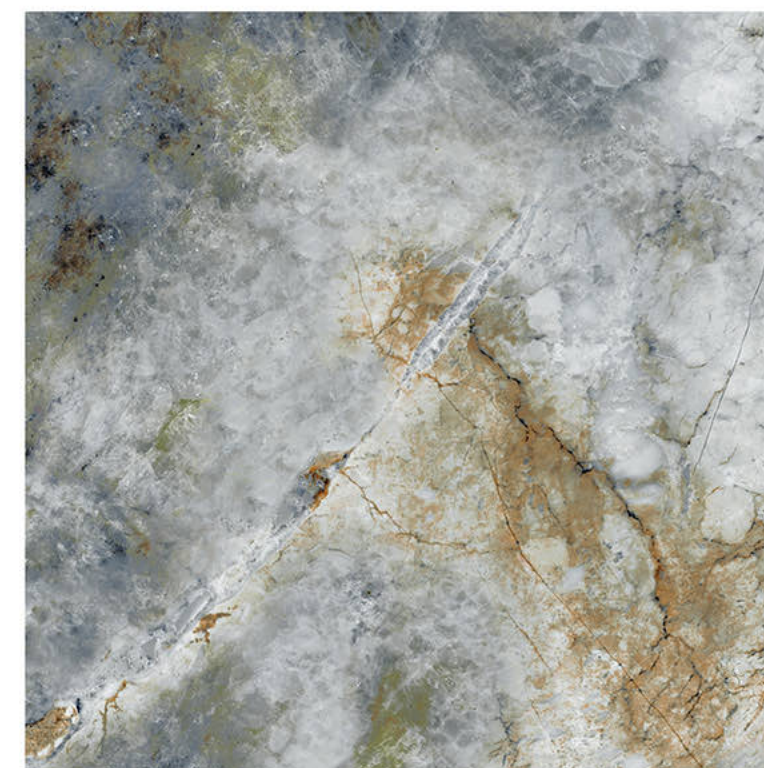

CUPPUSINO MULTY

Size - 800x800mm

Finish - HIGH GLOSSY

Random - 6

Fire
Resistance

Frost
Resistance

Chemical
Resistance

Stain
Resistance

Scratch
Resistance