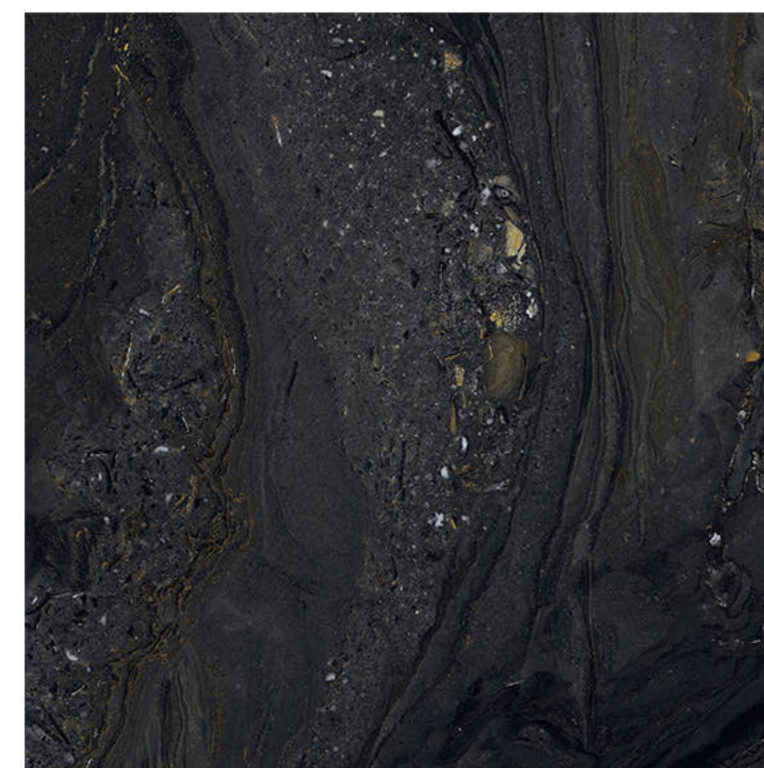

CORTIS NERO

Size - 800x800mm

Finish - HIGH GLOSSY

Random - 6

Fire
Resistance

Frost
Resistance

Chemical
Resistance

Stain
Resistance

Scratch
Resistance