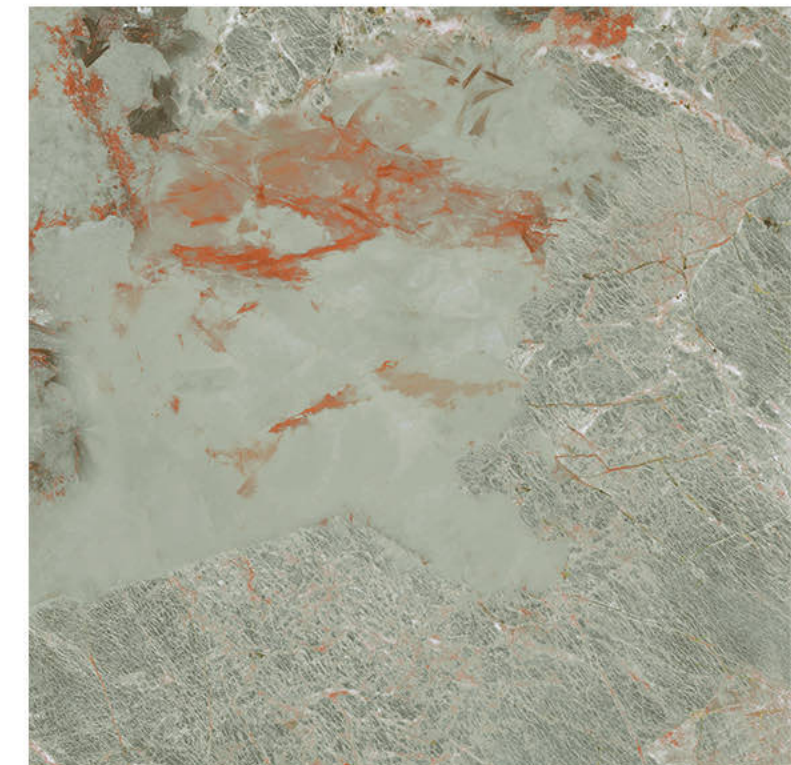

Scratch
Resistance

800x800mm | AMAZZONIA MANTIS

AMAZZONIA MANTIS

Size - 800x800mm

Finish - HIGH GLOSSY

Random - 6

Fire
Resistance

Frost
Resistance