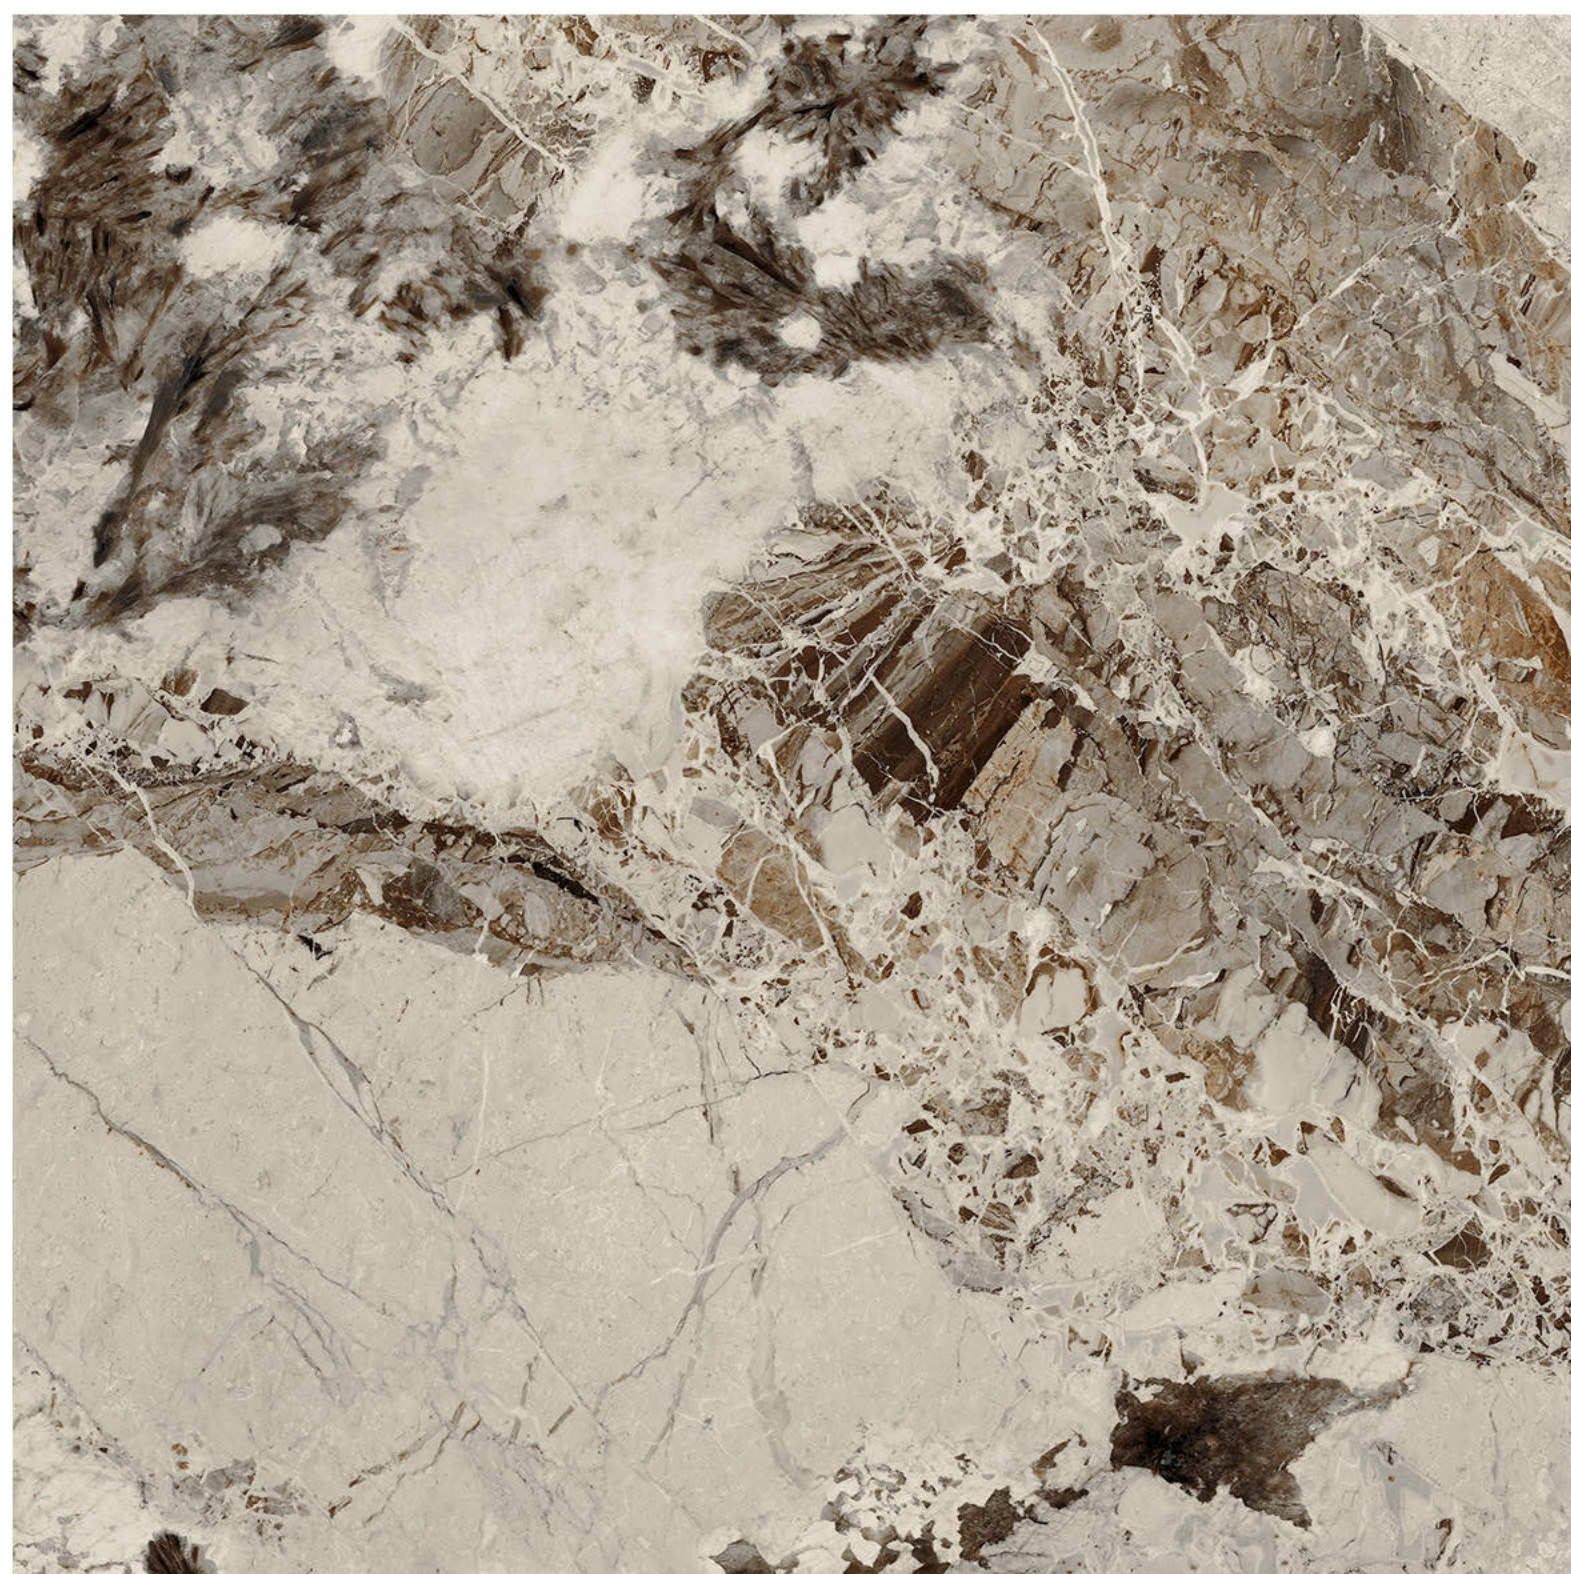

ALASKA NATURAL

Size - 800x800mm

Finish - HIGH GLOSSY

Random - 6

Fire
Resistance

Frost
Resistance

Chemical
Resistance

Stain
Resistance

Scratch
Resistance