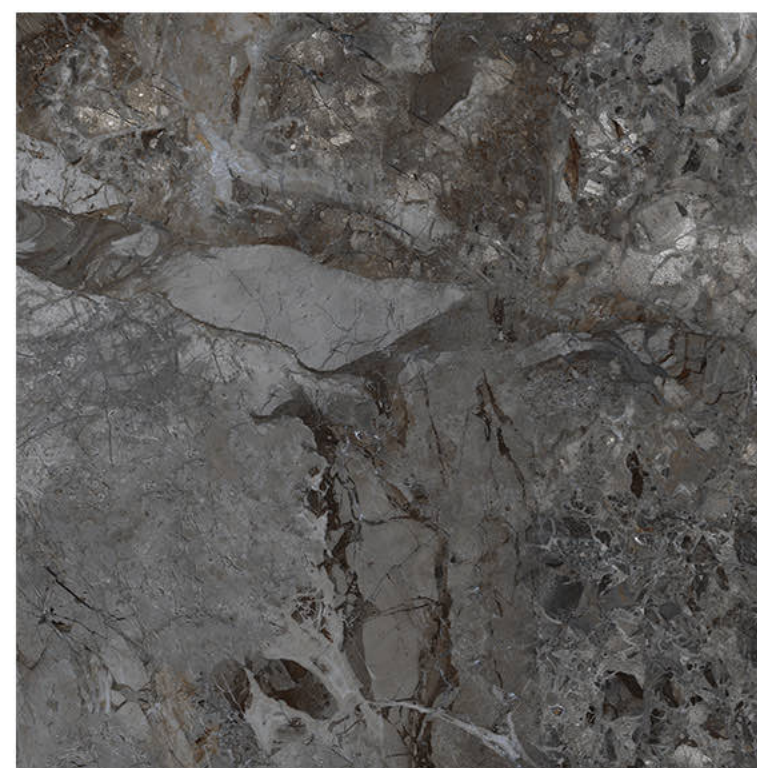

Chemical
Resistance

Stain
Resistance

Scratch
Resistance

800x800mm TRUSSARDI ANTIQUE BRESSIA

ANTIQUÉ BRESSIA

Size - 800x800mm

Finish - HIGH GLOSSY

Random - 7