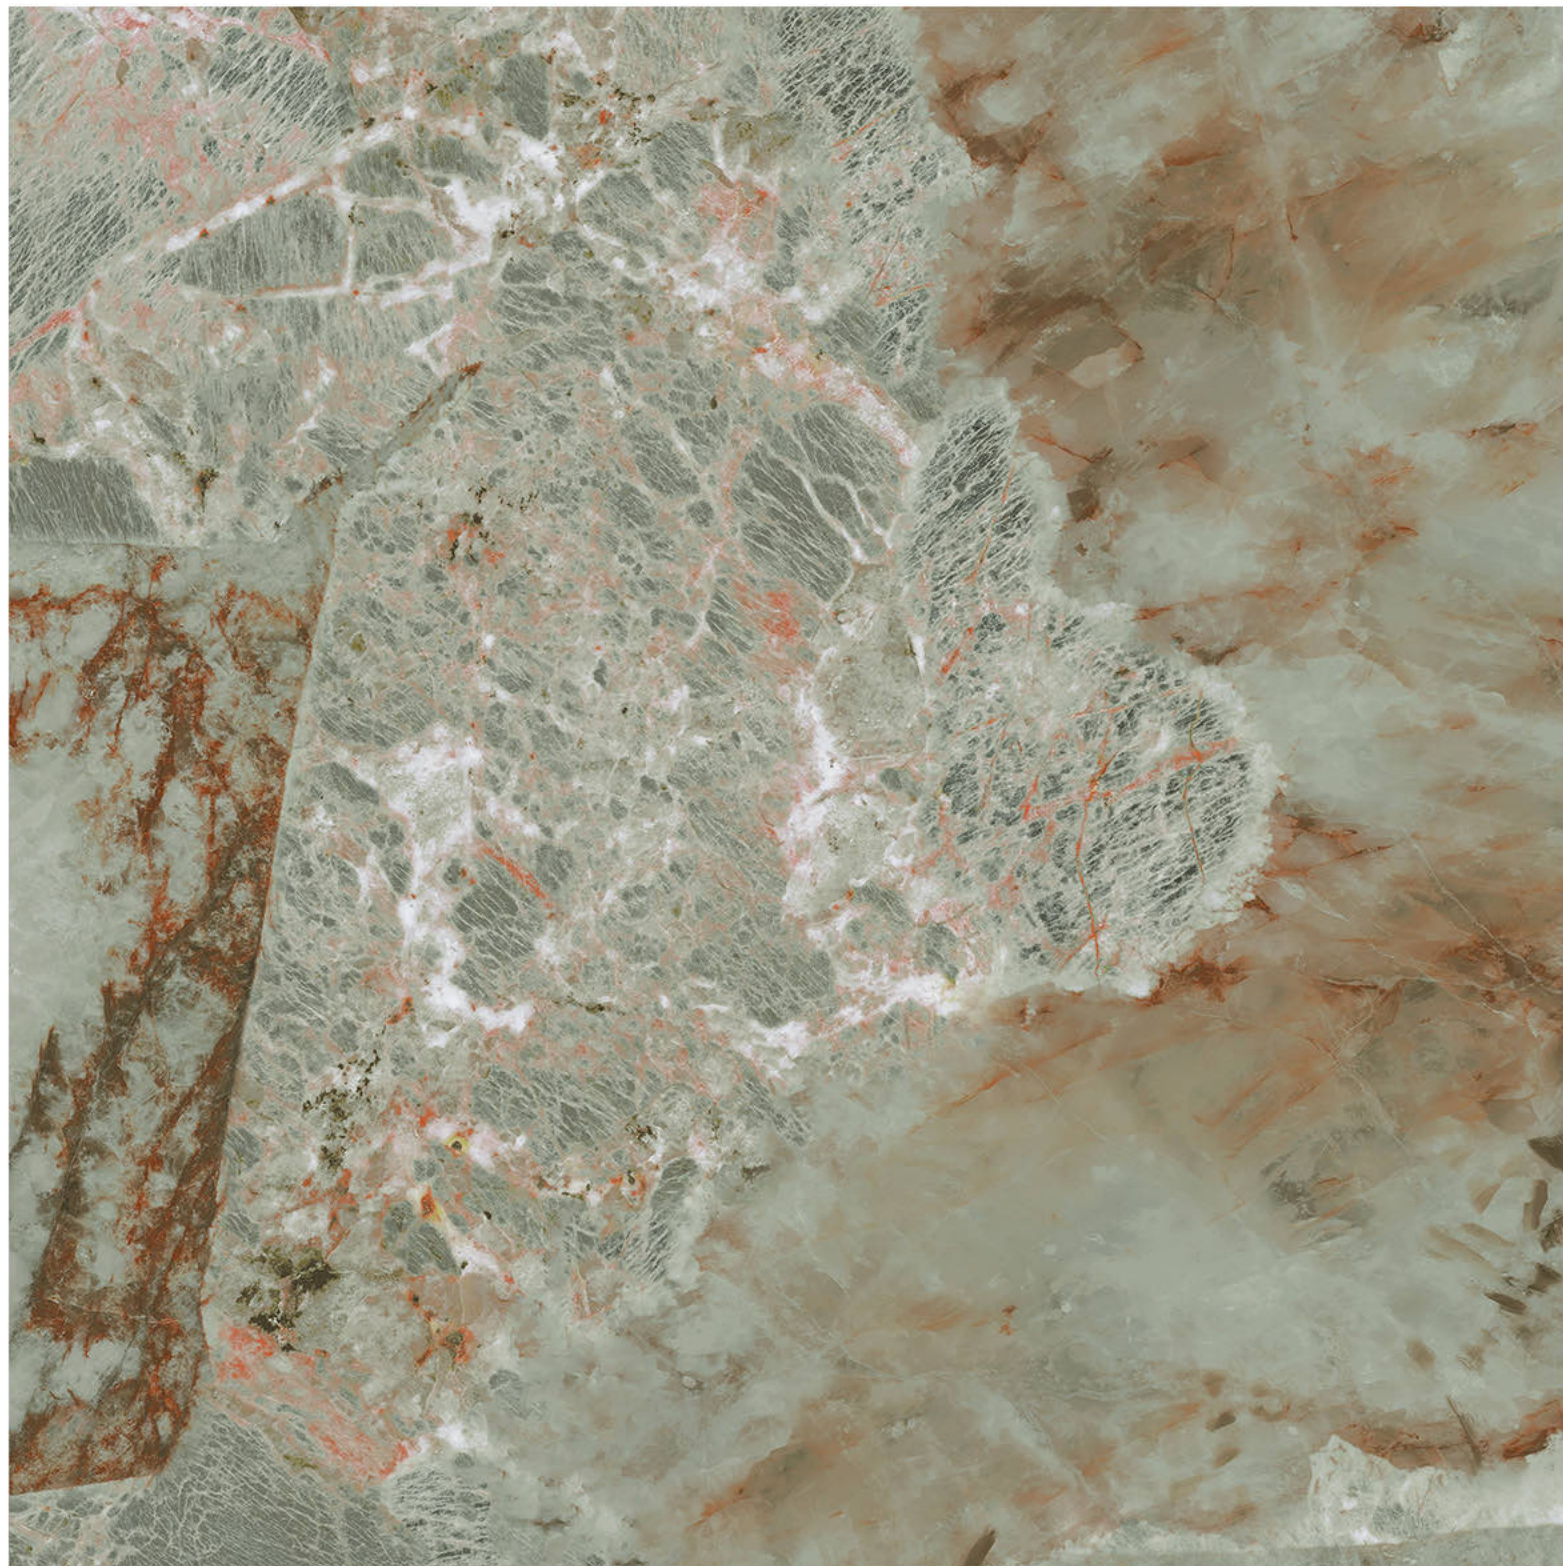

AMAZZONIA MANTIS

Size - 800x800mm

Finish - HIGH GLOSSY

Random - 6

Fire
Resistance

Frost
Resistance

Chemical
Resistance

Stain
Resistance

Scratch
Resistance