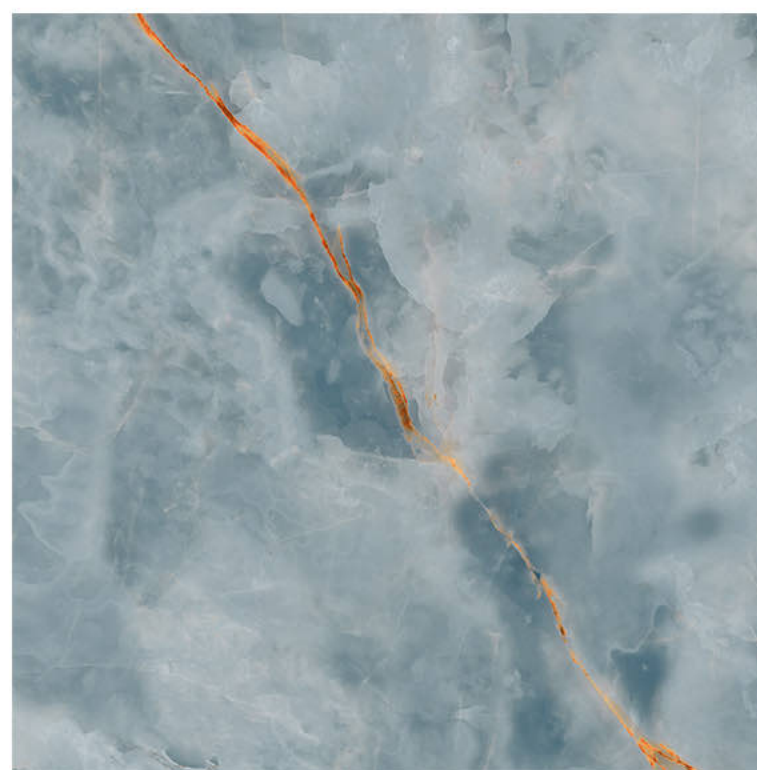

DIVATTO AQUA

Size - 800x800mm

Finish - HIGH GLOSSY

Random - 6

Fire
Resistance

Frost
Resistance

Chemical
Resistance

Stain
Resistance

Scratch
Resistance