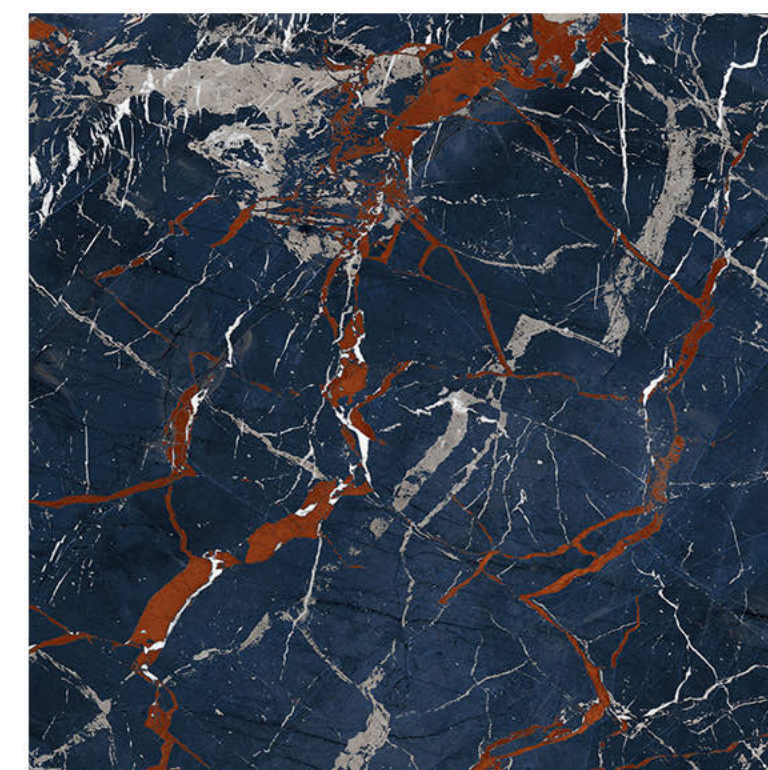

Chemical
Resistance

Stain
Resistance

Scratch
Resistance

800x800mm | ESTRADA AZUL

ESTRADA AZUL

Size - 800x800mm

Finish - HIGH GLOSSY

Random - 8