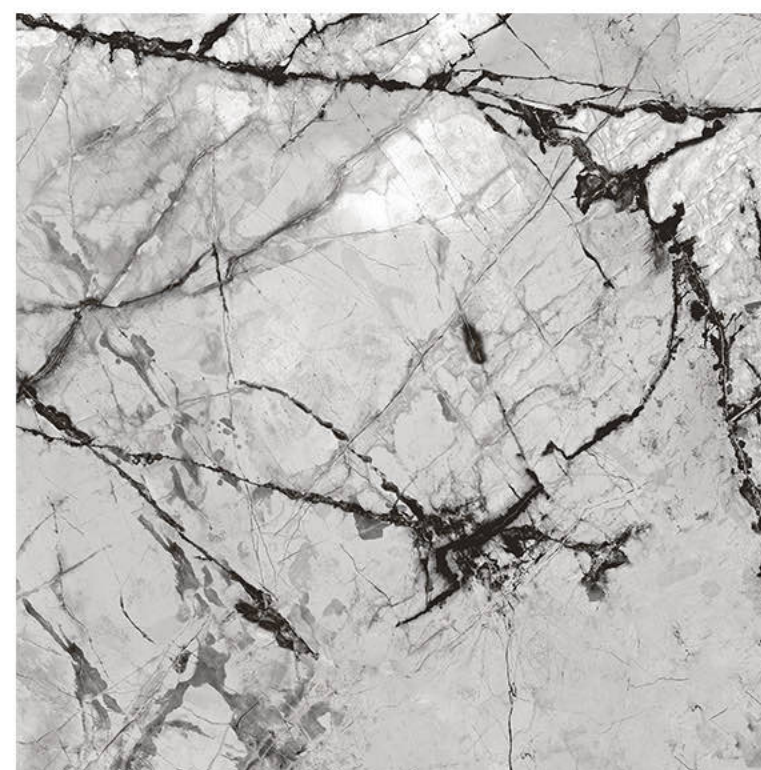

Chemical
Resistance

Stain
Resistance

Scratch
Resistance

800x800mm COPA SPIDER

COPA SPIDER

Size - 800x800mm

Finish - HIGH GLOSSY

Random - 8