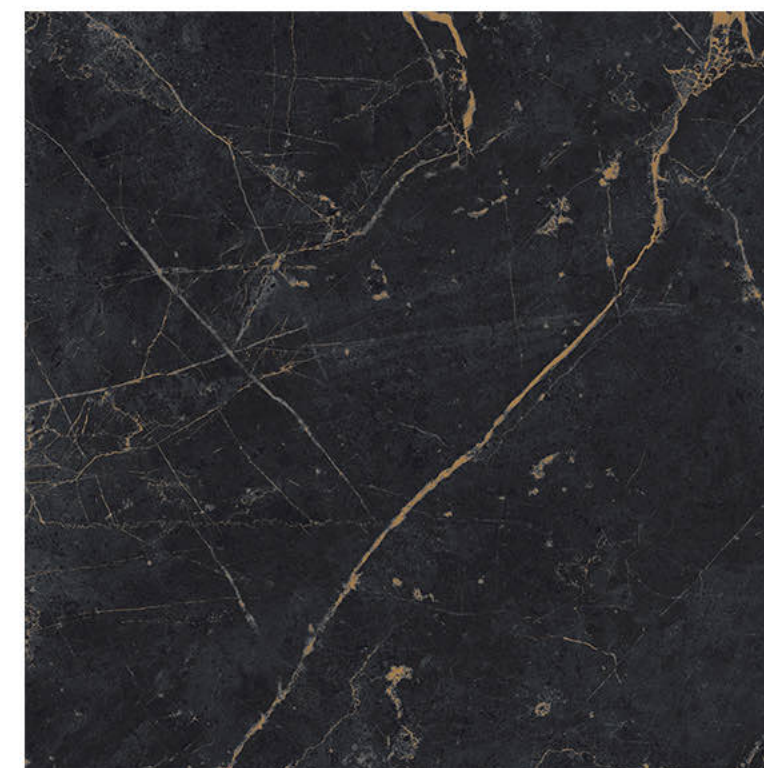

ANTRAMBOS BLACK

Size - 800x800mm

Finish - HIGH GLOSSY

Random - 6

Fire
Resistance

Frost
Resistance

Chemical
Resistance

Stain
Resistance

Scratch
Resistance