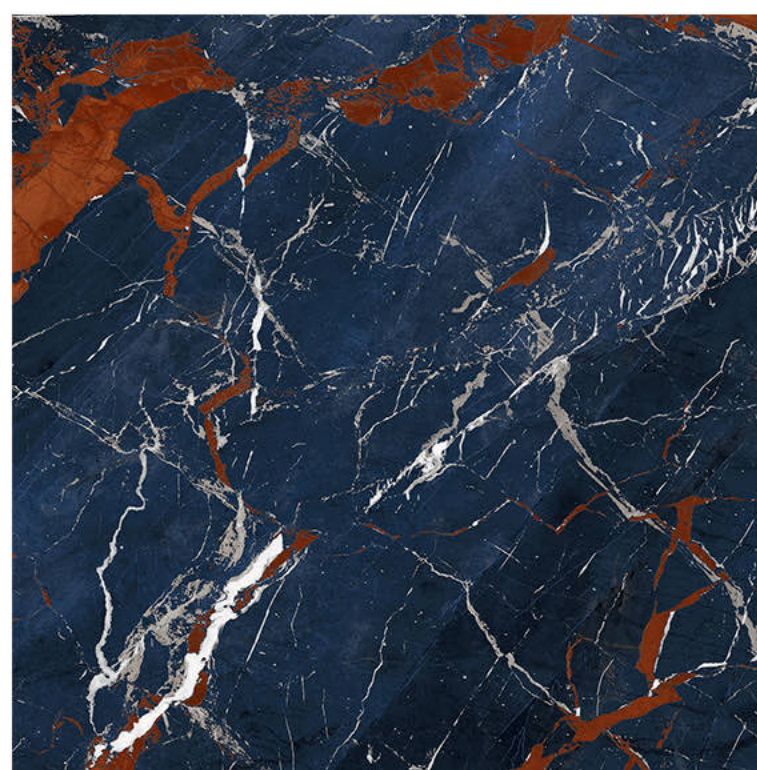

Chemical
Resistance

Stain
Resistance

Scratch
Resistance

800x800mm | ESTRADA AZUL

ESTRADA AZUL

Size - 800x800mm

Finish - HIGH GLOSSY

Random - 8