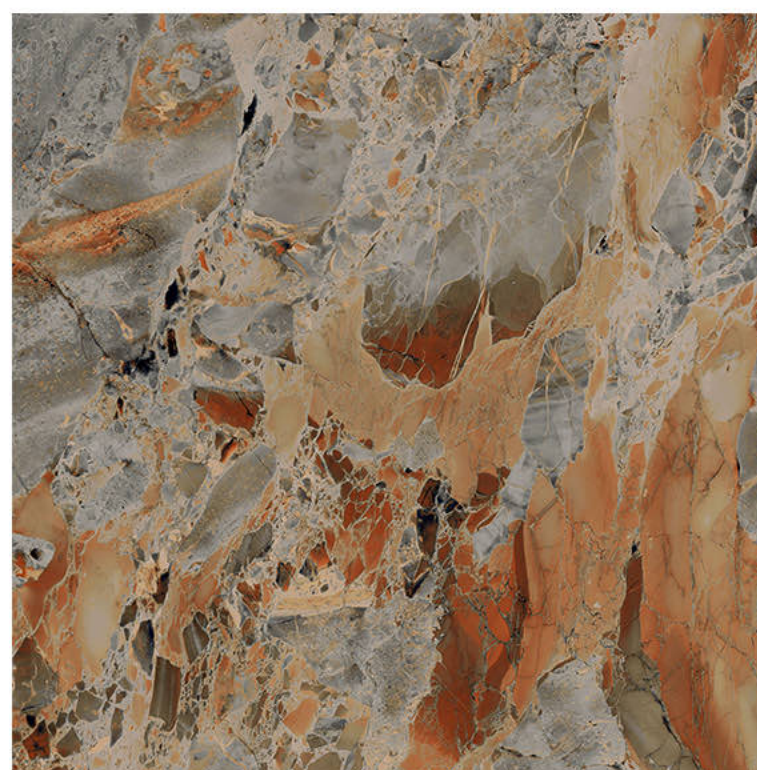

BLEND NATURAL

Size - 800x800mm

Finish - HIGH GLOSSY

Random - 7

Fire
Resistance

Frost
Resistance

Chemical
Resistance

Stain
Resistance

Scratch
Resistance