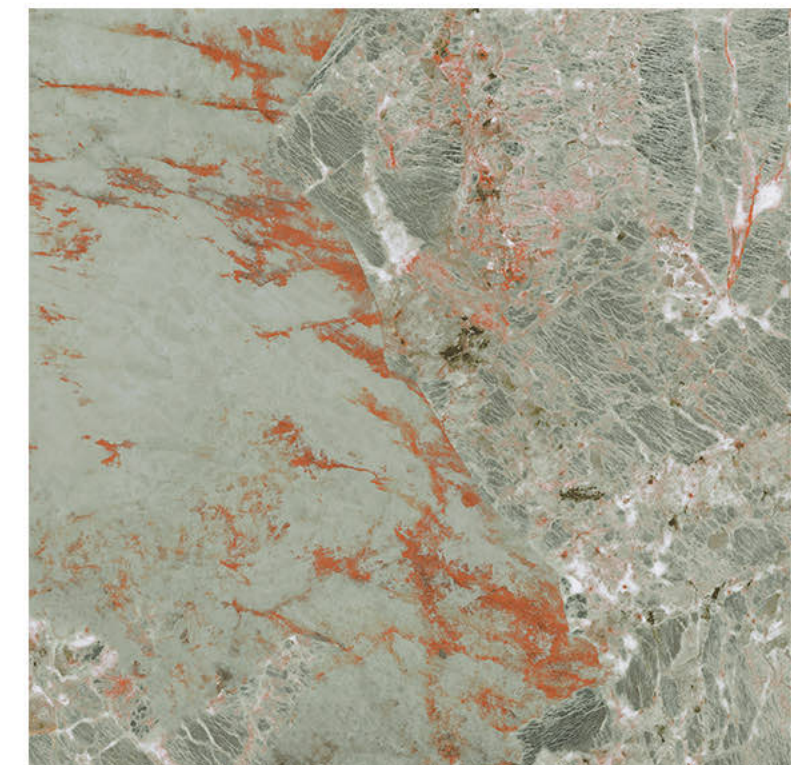

Scratch
Resistance

800x800mm | AMAZZONIA MANTIS

AMAZZONIA MANTIS

Size - 800x800mm

Finish - HIGH GLOSSY

Random - 6

Fire
Resistance

Frost
Resistance