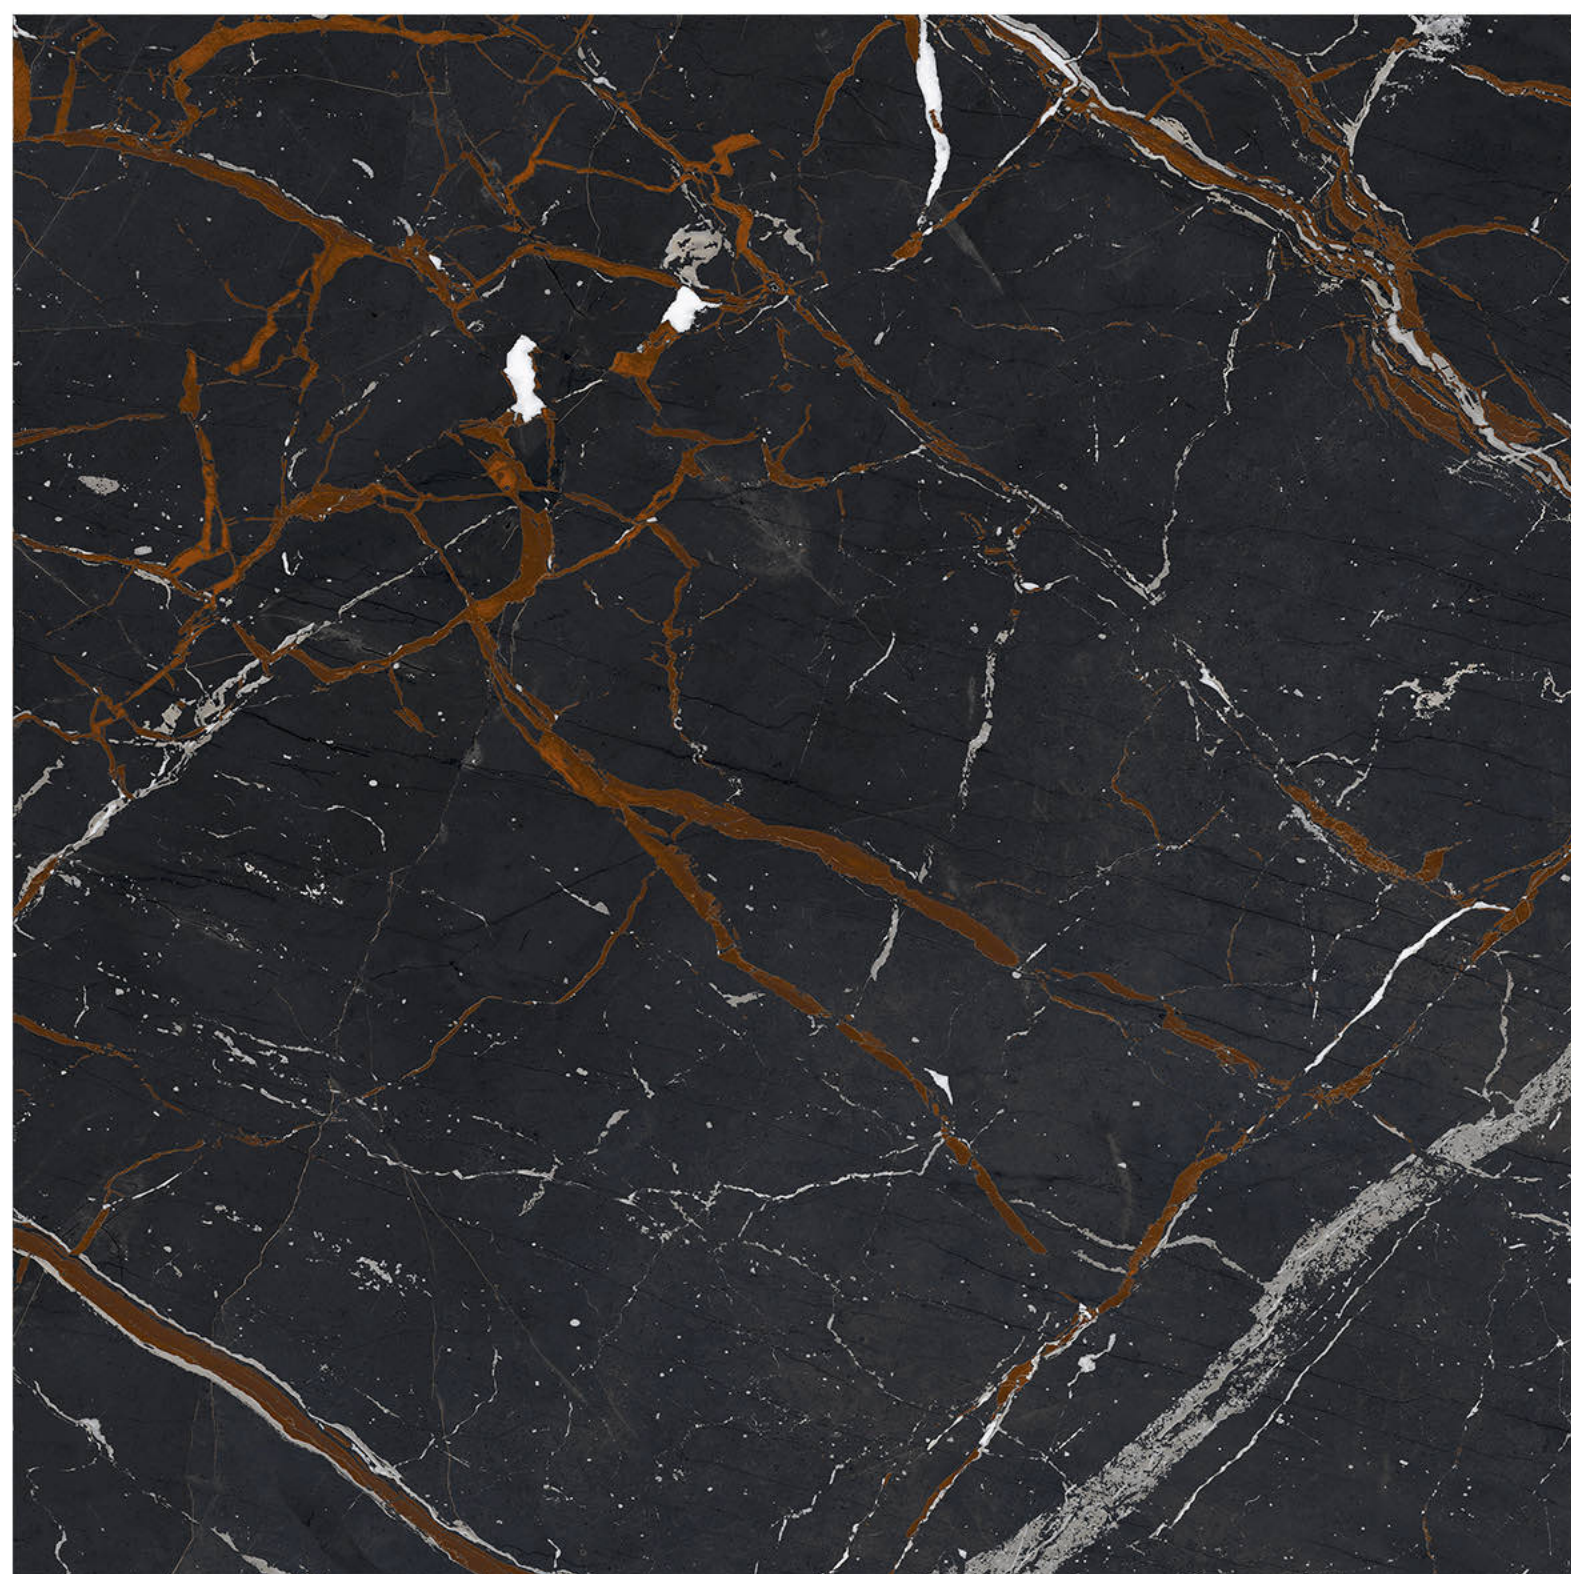

ESTRADA GREY

Size - 800x800mm

Finish - HIGH GLOSSY

Random - 8

Fire
Resistance

Frost
Resistance

Chemical
Resistance

Stain
Resistance

Scratch
Resistance