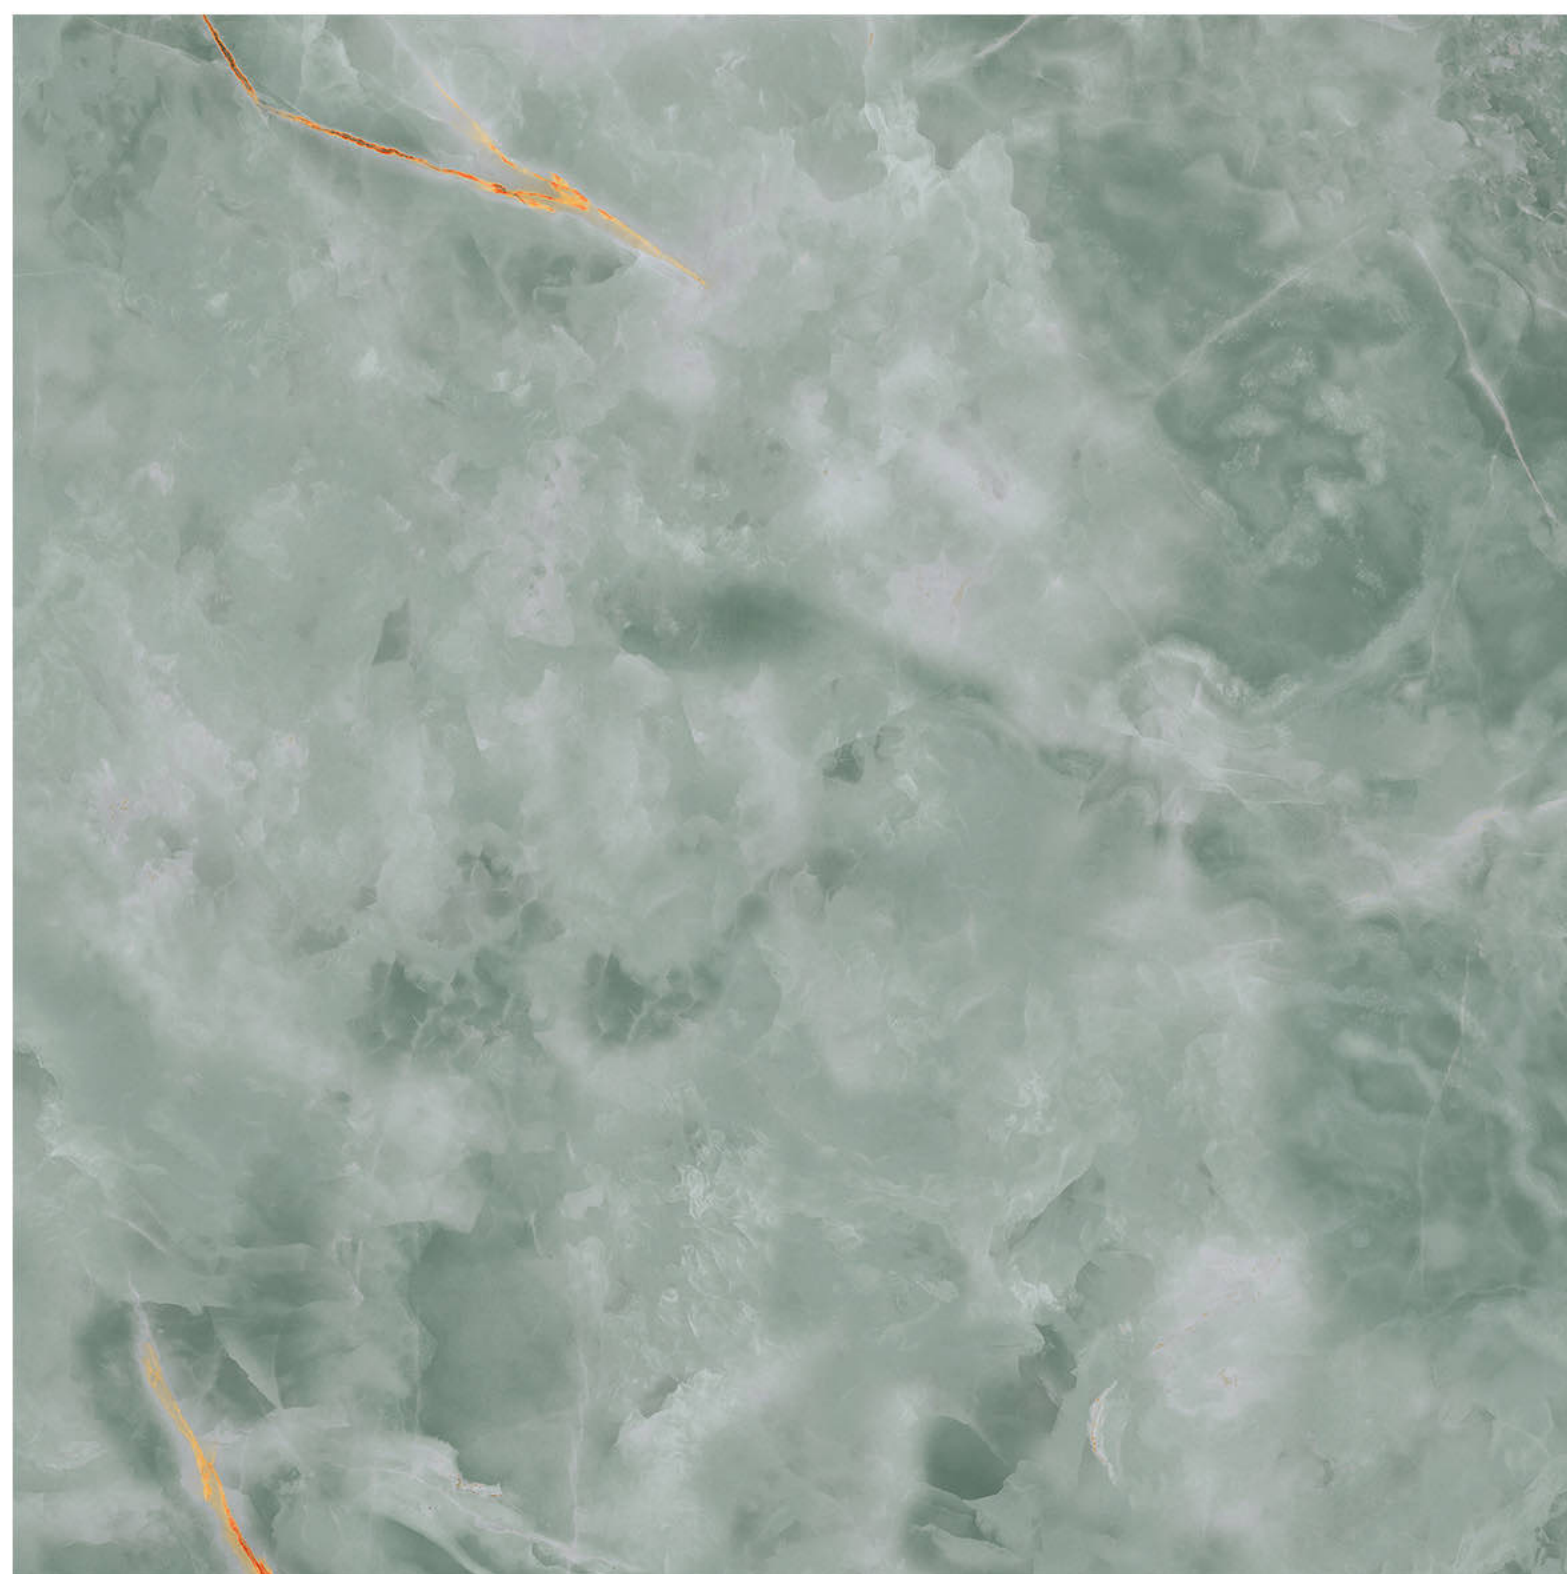

DIVATTO MINT

Size - 800x800mm

Finish - HIGH GLOSSY

Random - 6

Fire
Resistance

Frost
Resistance

Chemical
Resistance

Stain
Resistance

Scratch
Resistance