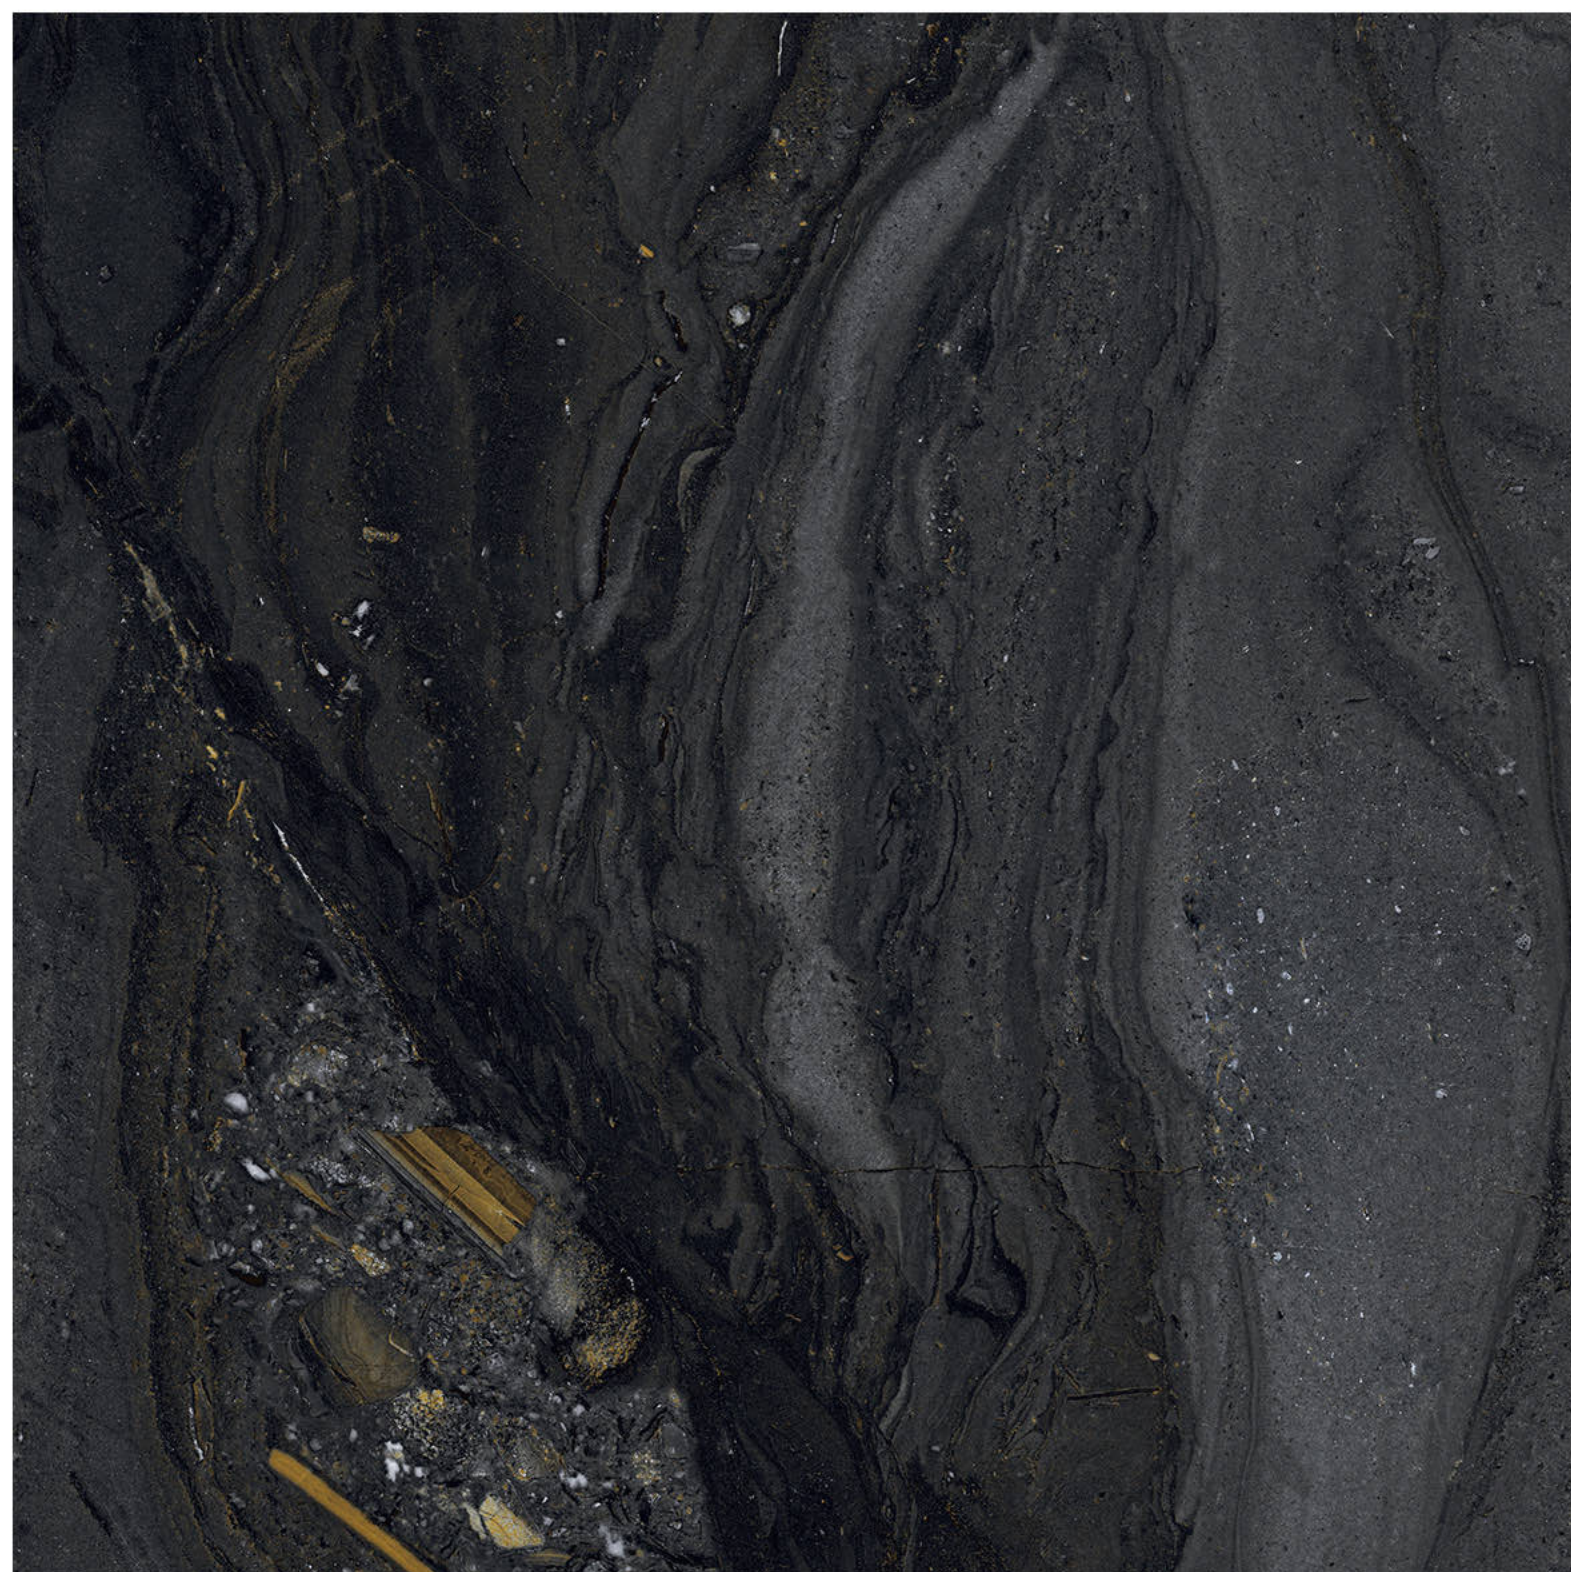

CORTIS NERO

Size - 800x800mm

Finish - HIGH GLOSSY

Random - 6

Fire
Resistance

Frost
Resistance

Chemical
Resistance

Stain
Resistance

Scratch
Resistance