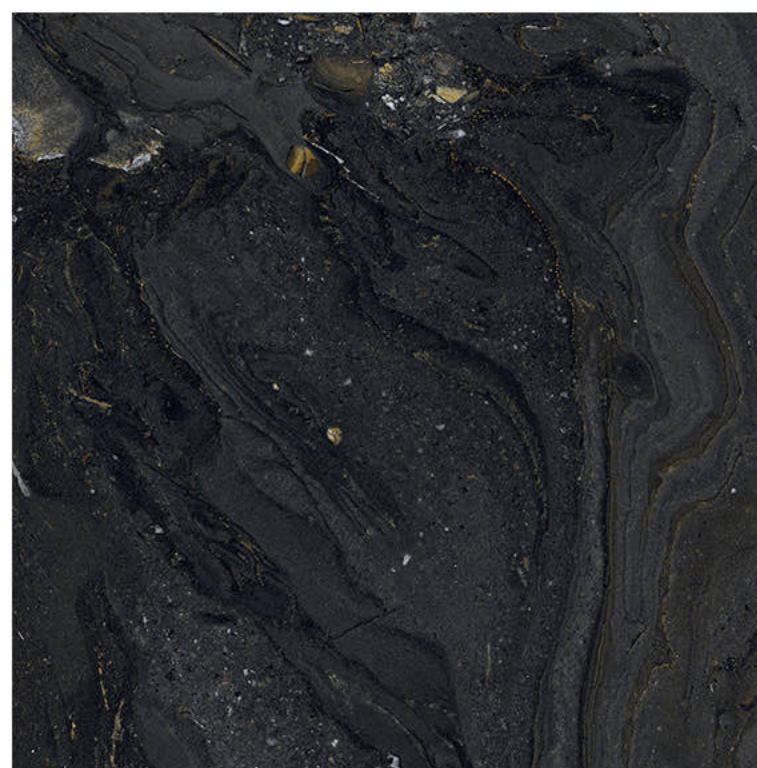

CORTIS NERO

Size - 800x800mm

Finish - HIGH GLOSSY

Random - 6

Fire
Resistance

Frost
Resistance

Chemical
Resistance

Stain
Resistance

Scratch
Resistance