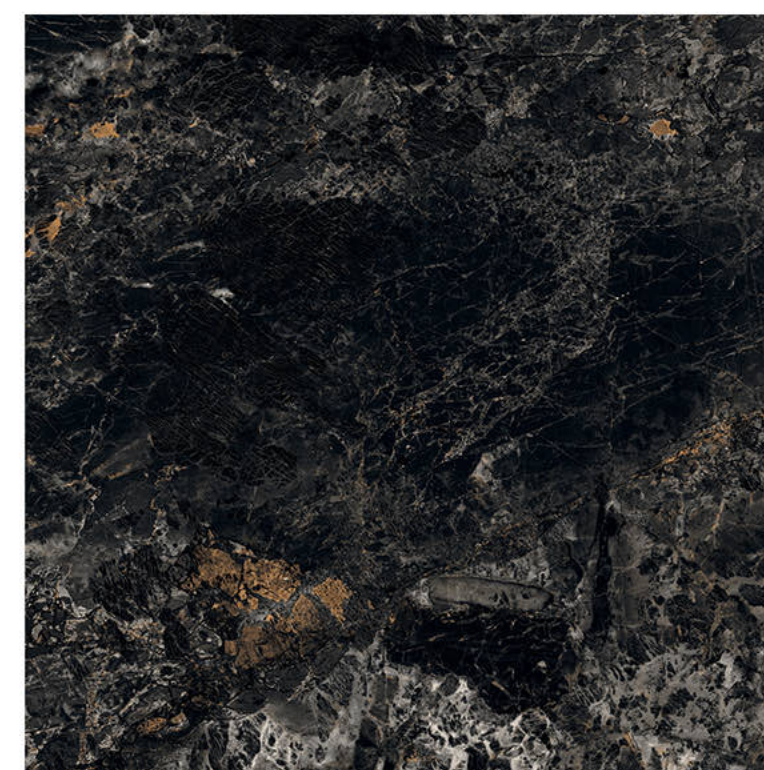

LAVAZA BLACK

Size - 800x800mm

Finish - HIGH GLOSSY

Random - 4

Fire
Resistance

Frost
Resistance

Chemical
Resistance

Stain
Resistance

Scratch
Resistance