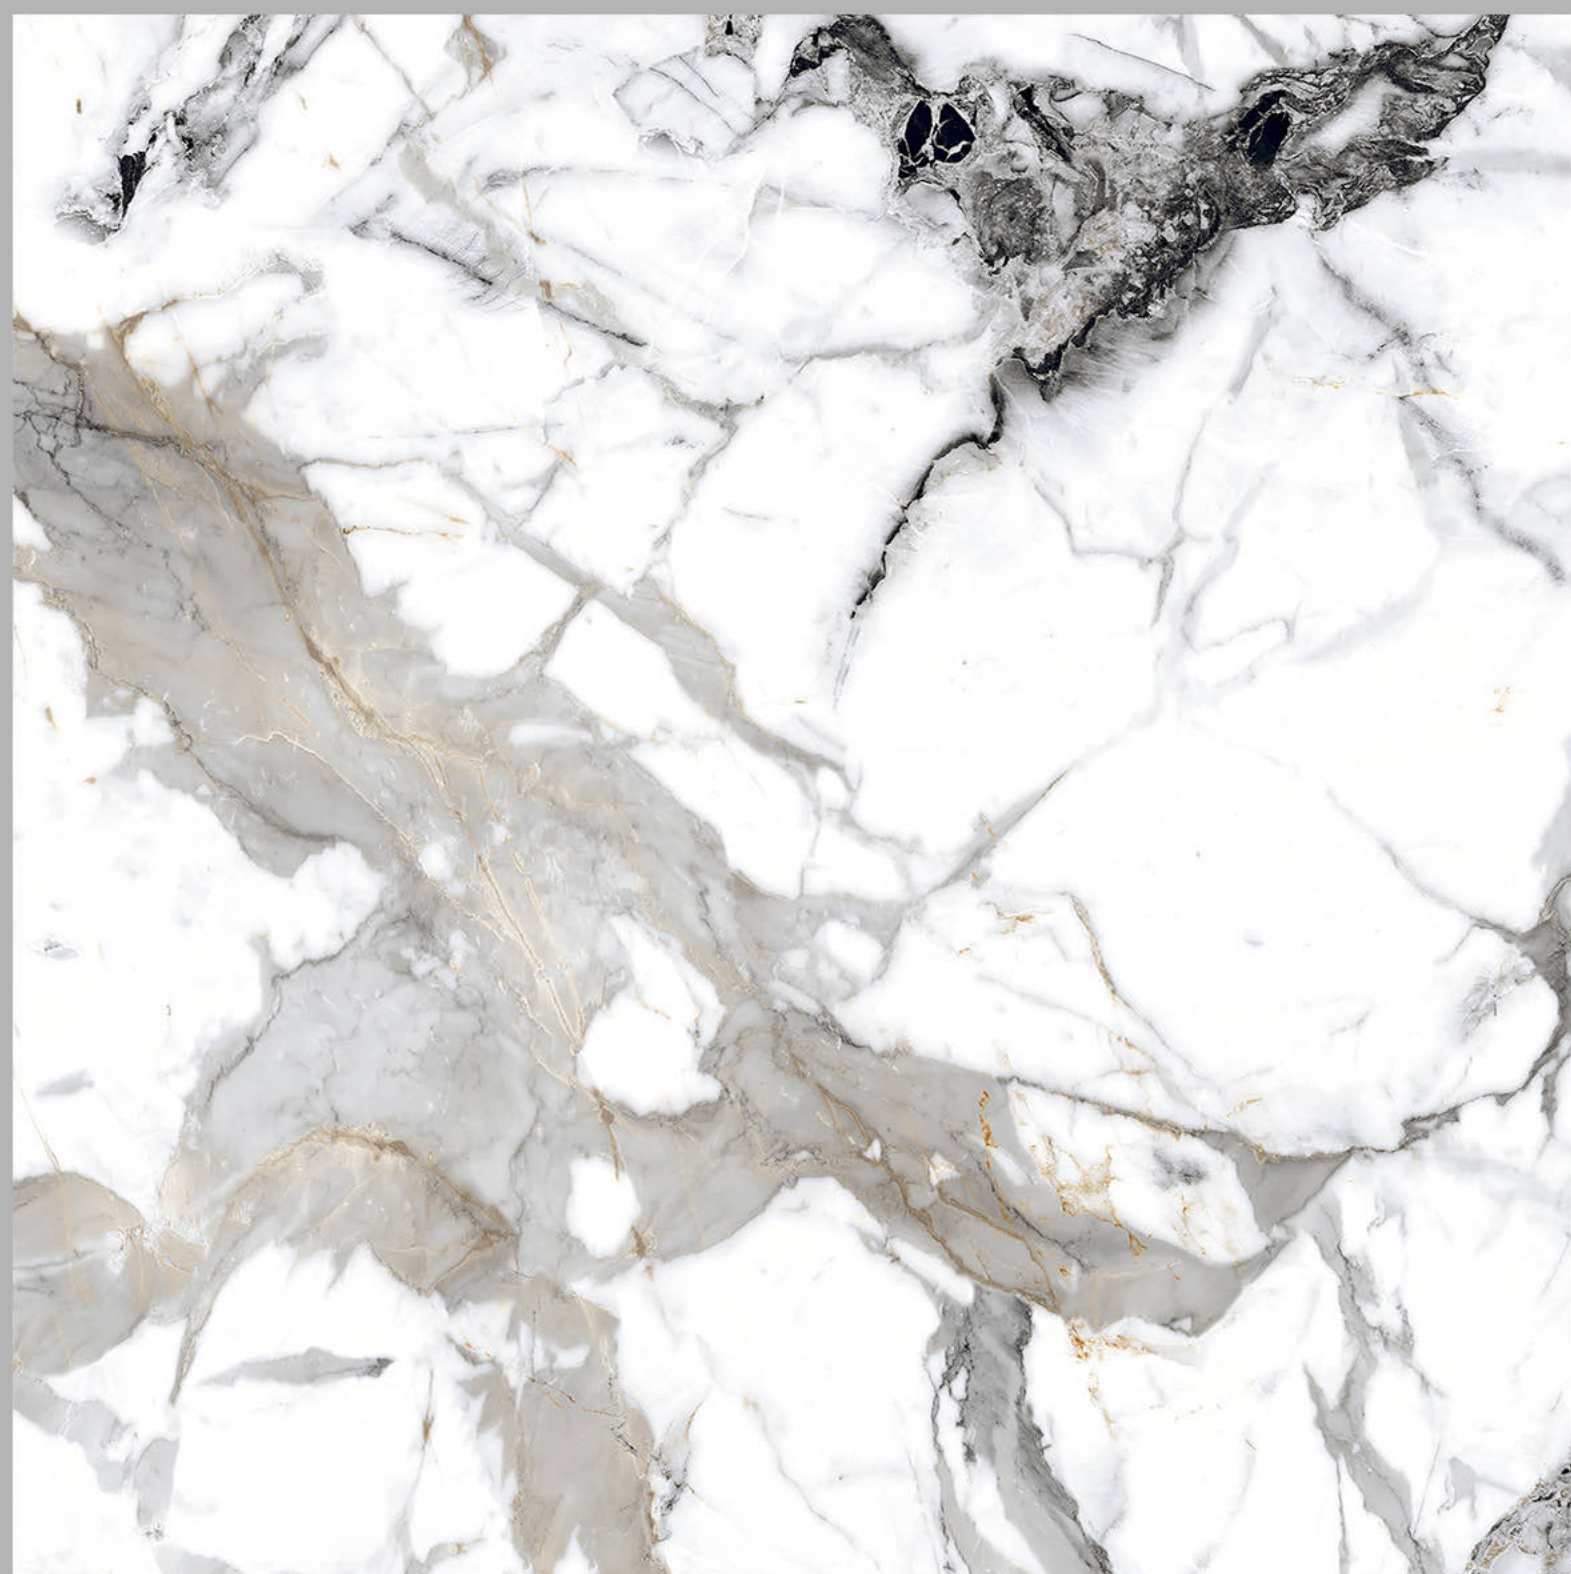

FLAMA NERO

Size - 800x800mm

Finish - HIGH GLOSSY

Random - 8

Fire
Resistance

Frost
Resistance

Chemical
Resistance

Stain
Resistance

Scratch
Resistance