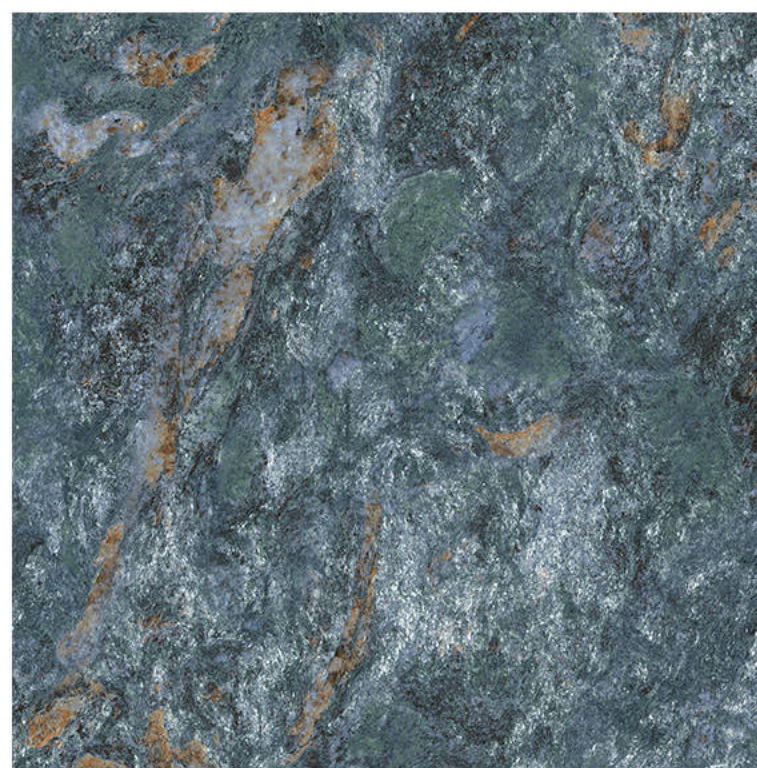

CORUS AQUA

Size - 800x800mm

Finish - HIGH GLOSSY

Random - 8

Fire
Resistance

Frost
Resistance

Chemical
Resistance

Stain
Resistance

Scratch
Resistance