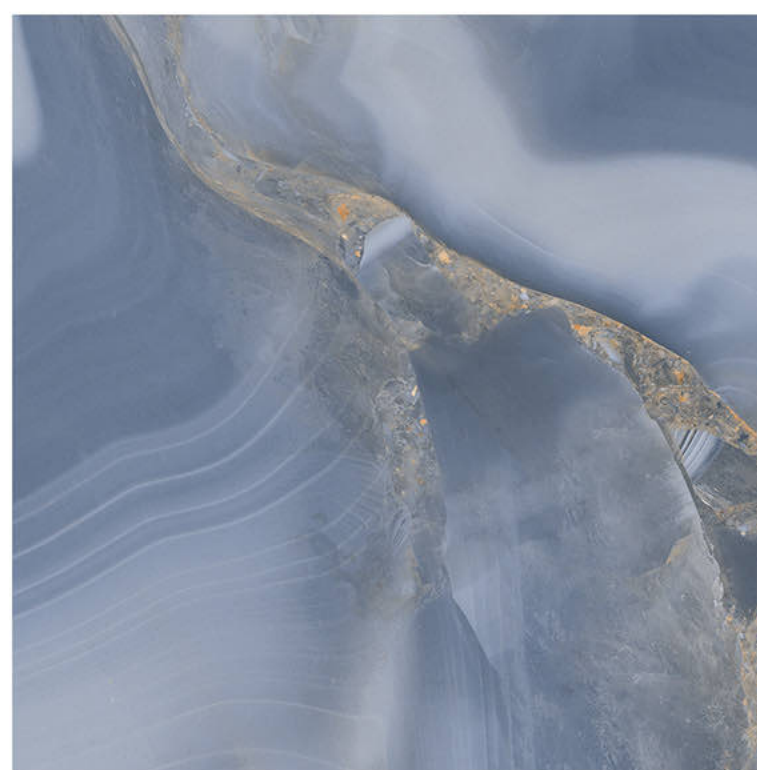

Chemical
Resistance

Stain
Resistance

Scratch
Resistance

800x800mm TRUSI FOZANO AZUL

FOZANO AZUL

Size - 800x800mm

Finish - HIGH GLOSSY

Random - 10