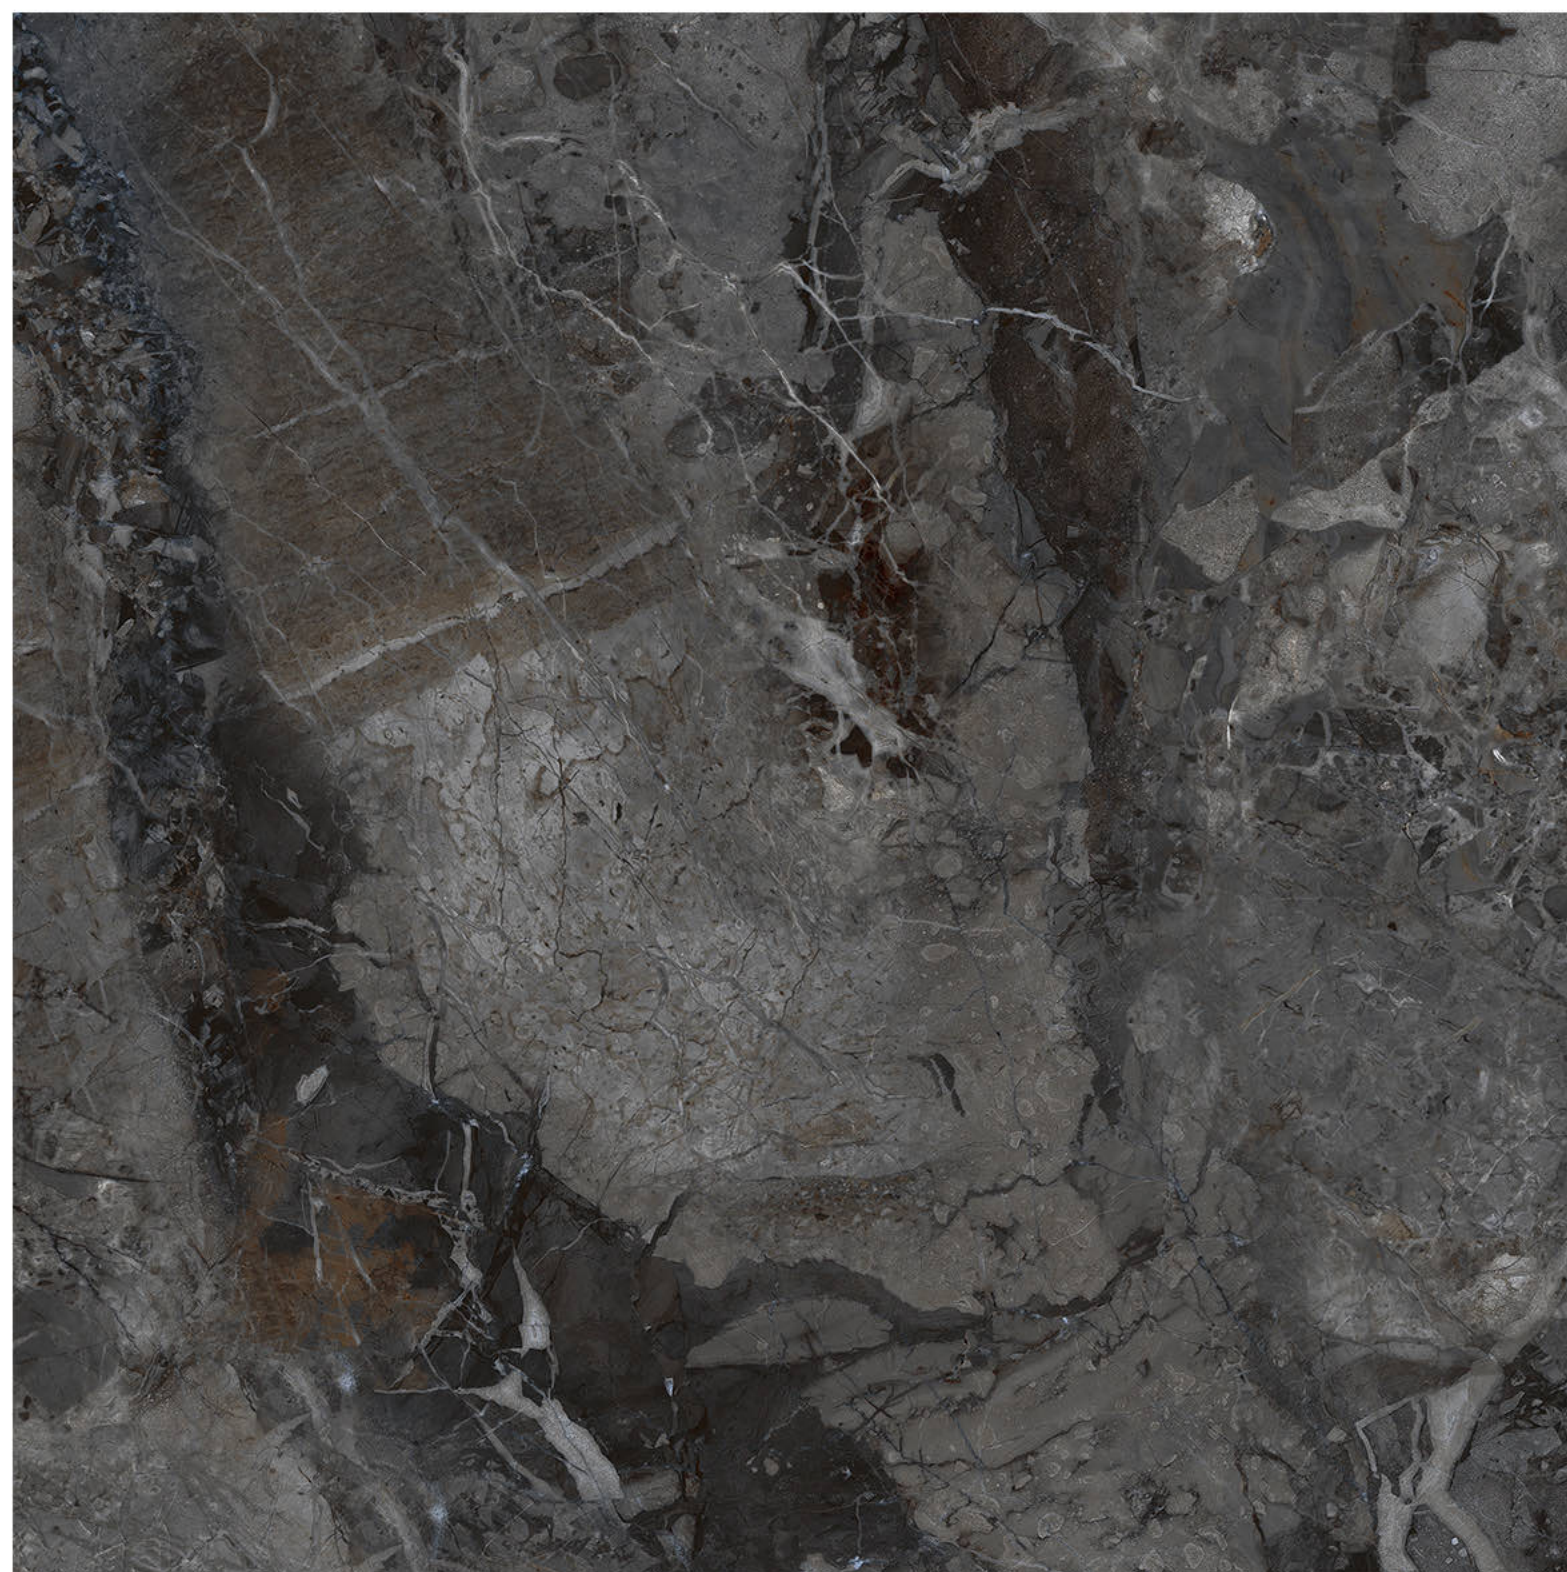

Chemical
Resistance

Stain
Resistance

Scratch
Resistance

800x800mm TRUSSARDI ANTIQUE BRESSIA

ANTIQUÉ BRESSIA

Size - 800x800mm

Finish - HIGH GLOSSY

Random - 7