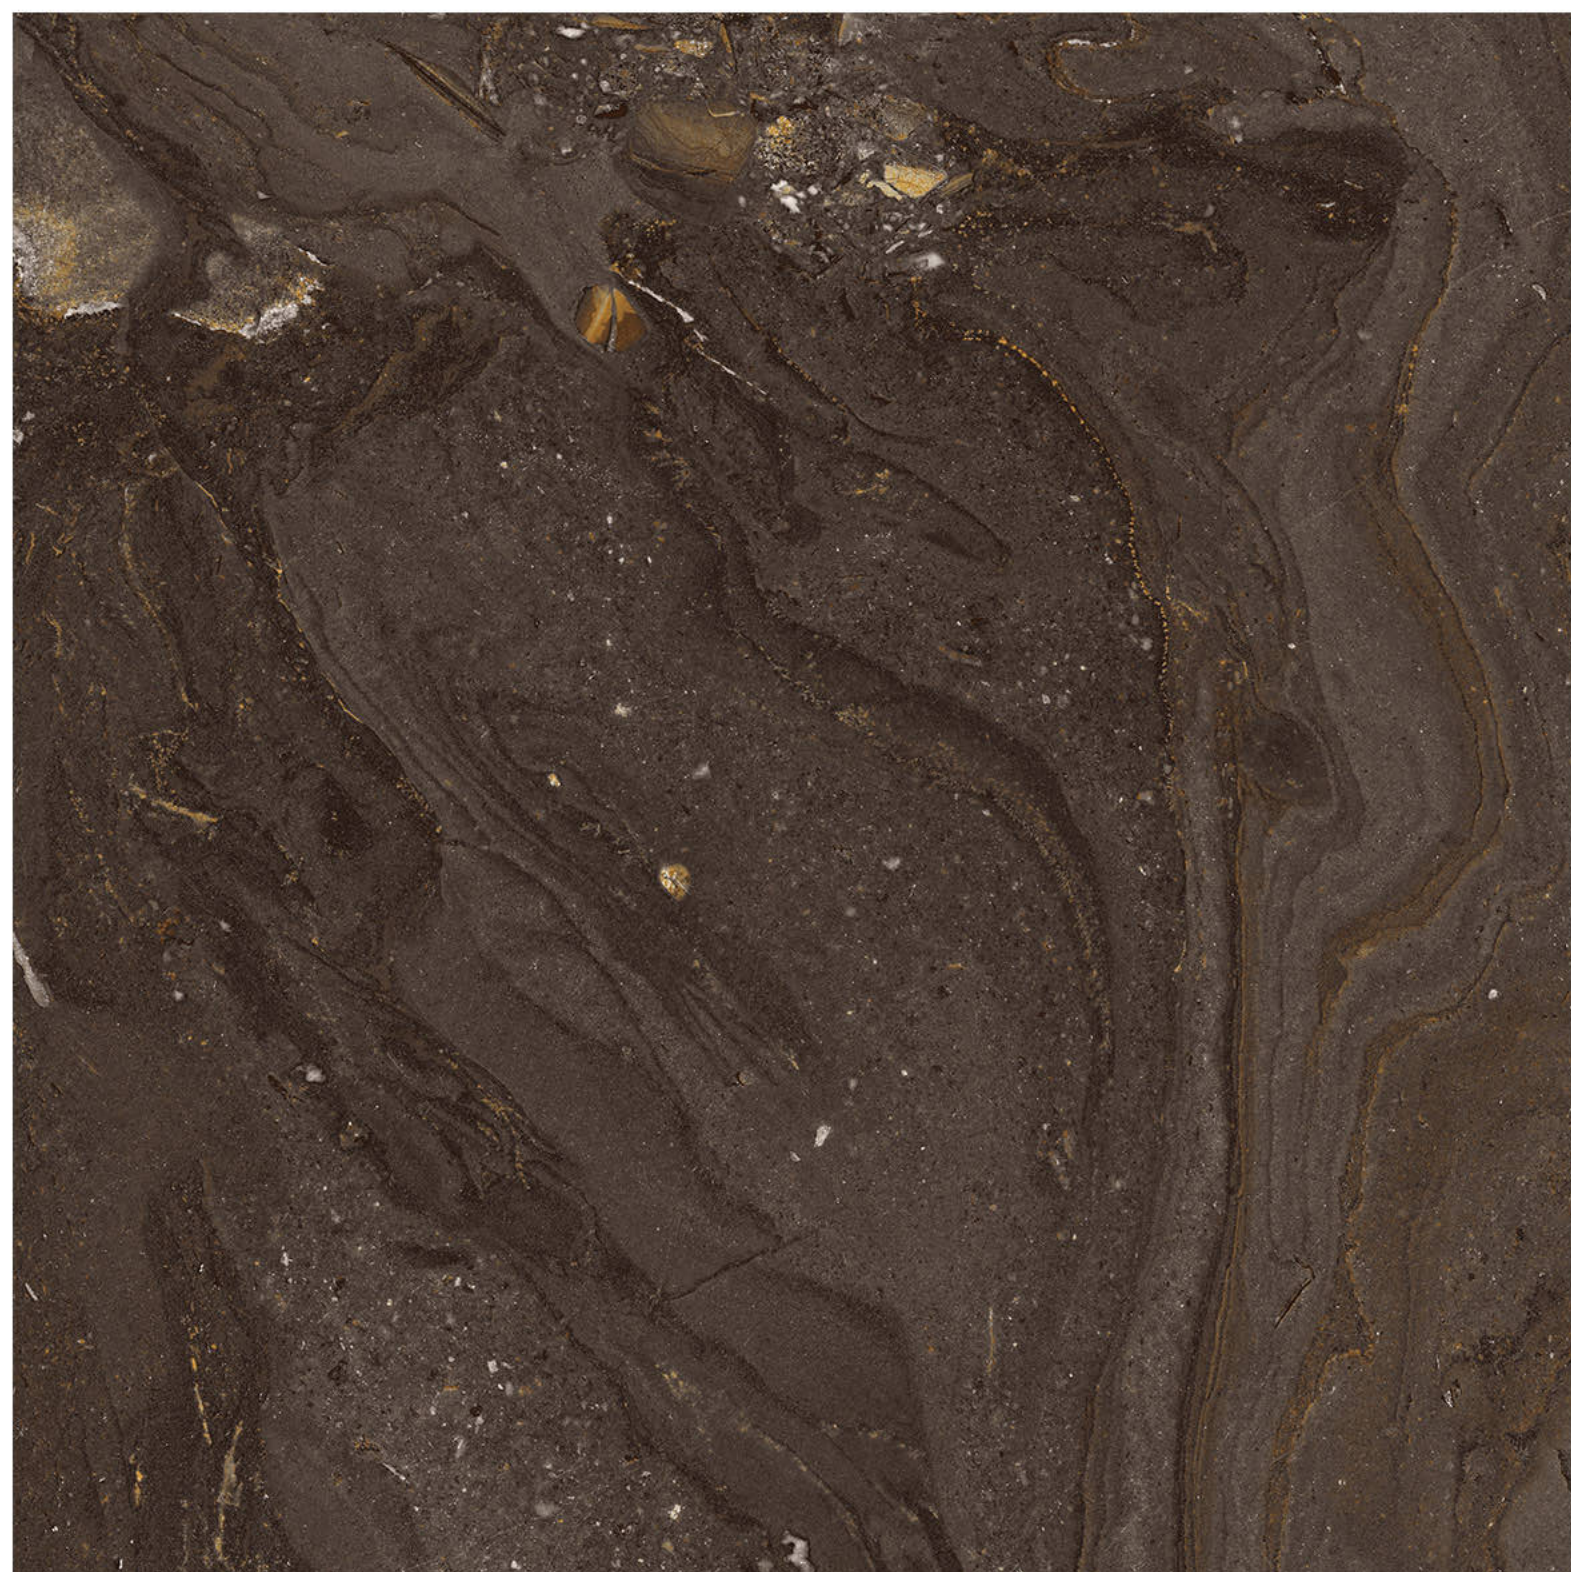

CORTIS BROWN

Size - 800x800mm

Finish - HIGH GLOSSY

Random -6

Fire
Resistance

Frost
Resistance

Chemical
Resistance

Stain
Resistance

Scratch
Resistance